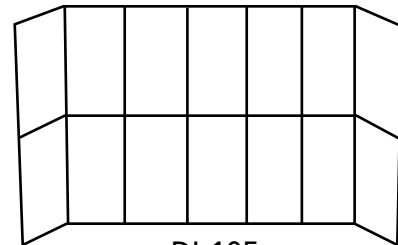

DI-104

DI-104

12-Panel Full Height Display
Panel sizes are 23.5" x 45"

\$2520

DI-105

DI-105

14-Panel Full Height Display
Panel sizes are 23.5" x 45"

\$2940

Slowly unfold unit by pulling on the bottom panels while supporting the top with your other hand while forming into desired configuration.

Header Specifications

Plex for Headers

Header Size	Plex Size – Each Piece	No. of Pieces
10" x 45.5"	9.75" x 45/25"	1
12" x 70"	11.75" x 34.9375"	2
12" x 94"	11.75" x 46.9375"	3
12" x 120"	11.75" x 59.9375"	1
12" x 23.5"	11.75" x 23.75"	1
12" x 47.5"	11.75" x 46.25"	1
No frame	6" x 18"	1
No frame	6" x 23.5"	1
10" x 36"	9.75" x 35.75"	1
10" x 60"	9.75" x 29.9375"	2