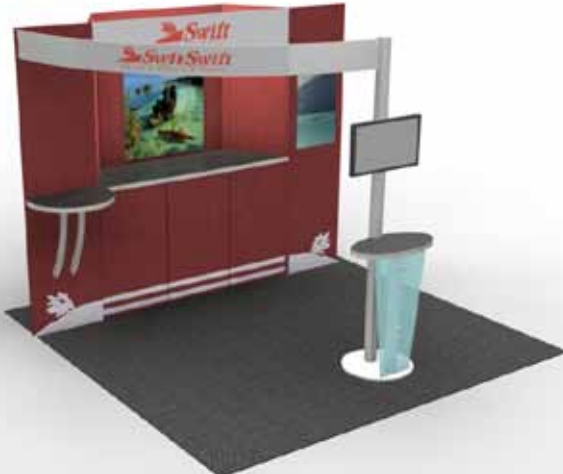

classic exhibits

intro system

Two-sided Folding Fabric Panels | Graphics NOT Included

FF - 121 (10' x 10')

FF - 121 Includes:

- DI-104 12 Panel Full Height (90" H)
- DI-362 12" x 70" Backlit Header and Angle Ceiling
- DI-520 70" Built-in Angle Radius Front (40" H)
- DI-202 (6) Stripes
- DI-710 (2) Locks and Keys
- DI-680 70" Built-in Angle Shelf
- Special (2) Custom Inlaid Fabric
- Special (2) Custom Backwall Counters
- MOD-1177 Modified Workstation (excludes monitor mount)
- Special Blade Header
- DI-906 (4) Large Roto-molded Cases with Wheels

Price: $14,117

FF - 122 (10' x 10')

FF - 122 Includes:

- FF-106 10 Ft Full Height Kit (90" H)
- DI-264B (2) 30" Slatwall Panels
- DI-290 (8) Plex Shelves (12" x 23" x 1/4")
- DI-276 (16) Adjustable Slatwall Brackets
- DI-520 70" Built-in Angle Radius Front (40" H)
- DI-680 70" Built-in Angle Shelf
- DI-710 (4) Locks and Keys
- DI-502 40" Curved Peninsula
- DI-674 30" Custom Curved Peninsula
- DI-608 30" Square Pedestal
- DI-906 (8) Large Roto-molded Cases with Wheels

Price: $15,238