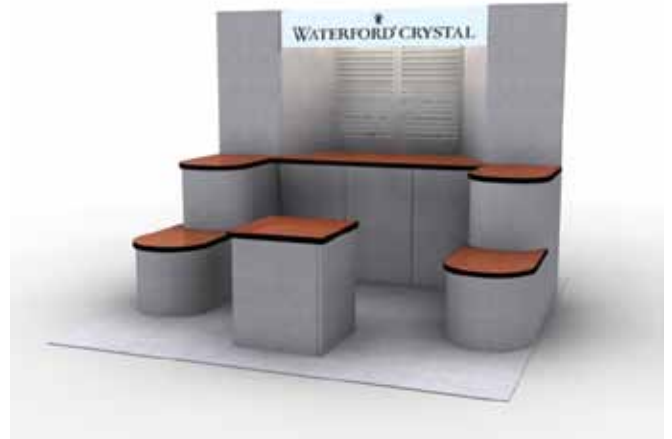

classic exhibits

intro system

Two-sided Folding Fabric Panels | Graphics NOT Included

FF - 121 (10' x 10')

FF - 121 Includes:

- DI-104 12 Panel Full Height (90" H)
- DI-362 12" x 70" Backlit Header and Angle Ceiling
- DI-520 70" Built-in Angle Radius Front (40" H)
- DI-202 (6) Stripes
- DI-710 (2) Locks and Keys
- DI-680 70" Built-in Angle Shelf
- Special (2) Custom Inlaid Fabric
- Special (2) Custom Backwall Counters
- MOD-1177 Modified Workstation (excludes monitor mount)
- Special Blade Header
- DI-906 (4) Large Roto-molded Cases with Wheels

Price: $14,117

FF - 122 (10' x 10')

FF - 122 Includes:

- FF-106 10 Ft Full Height Kit (90" H)
- DI-264B (2) 30" Slatwall Panels
- DI-290 (8) Plex Shelves (12" x 23" x 1/4")
- DI-276 (16) Adjustable Slatwall Brackets
- DI-520 70" Built-in Angle Radius Front (40" H)
- DI-680 70" Built-in Angle Shelf
- DI-710 (4) Locks and Keys
- DI-502 40" Curved Peninsula
- DI-674 30" Custom Curved Peninsula
- DI-608 30" Square Pedestal
- DI-906 (8) Large Roto-molded Cases with Wheels

Price: $15,238

FF - 123 (10' x 10')

FF - 123 Includes:

- DI-104 12 Panel Full Height (90" H)
- DI-362 12" x 70" Backlit Header and Angle Ceiling
- DI-735 (2) 50 Watt Halogen Lights
- Special (2) Custom Clothing Bars
- Special (2) Custom Peninsula Supports
- Special (2) Half-Moon Pedestals (no Door or Internal Support)
- DI-906 (5) Large Roto-molded Cases with Wheels

Price: $10,714