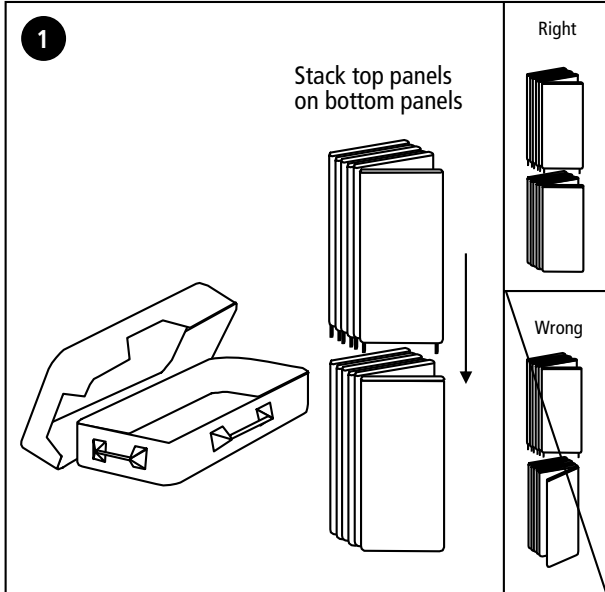

classic exhibits

intro system

Two-sided Folding Fabric Panels | Graphics NOT Included

12 Panel Display Backwall Set-up Instructions

Remove each folded sections from case or cases. Stand bottom section up (the unit with adjustable feet) with adjustable feet down. Lift top section up (the unit with pegs) pegs down and slide into receiving holes in bottom section. NOTE: Make sure panels are folded the same way (see diagrams).