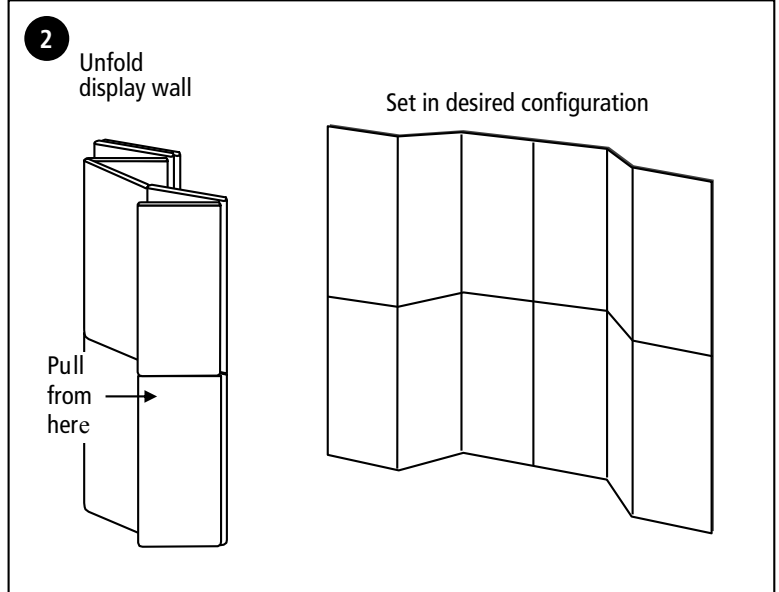

DI-104

DI-104

12-Panel Full Height Display
Panel sizes are 23.5" x 45"

\$2520

DI-105

DI-105

14-Panel Full Height Display
Panel sizes are 23.5" x 45"

\$2940

classic exhibits

intro system

Two-sided Folding Fabric Panels | Graphics NOT Included

12 Panel Display Backwall Set-up Instructions

Remove each folded sections from case or cases. Stand bottom section up (the unit with adjustable feet) with adjustable feet down. Lift top section up (the unit with pegs) pegs down and slide into receiving holes in bottom section. NOTE: Make sure panels are folded the same way (see diagrams).

Slowly unfold unit by pulling on the bottom panels while supporting the top with your other hand while forming into desired configuration.

Header Specifications

Plex for Headers

Header Size	Plex Size – Each Piece	No. of Pieces
10" x 45.5"	9.75" x 45/25"	1
12" x 70"	11.75" x 34.9375"	2
12" x 94"	11.75" x 46.9375"	3
12" x 120"	11.75" x 59.9375"	1
12" x 23.5"	11.75" x 23.75"	1
12" x 47.5"	11.75" x 46.25"	1
No frame	6" x 18"	1
No frame	6" x 23.5"	1
10" x 36"	9.75" x 35.75"	1
10" x 60"	9.75" x 29.9375"	2