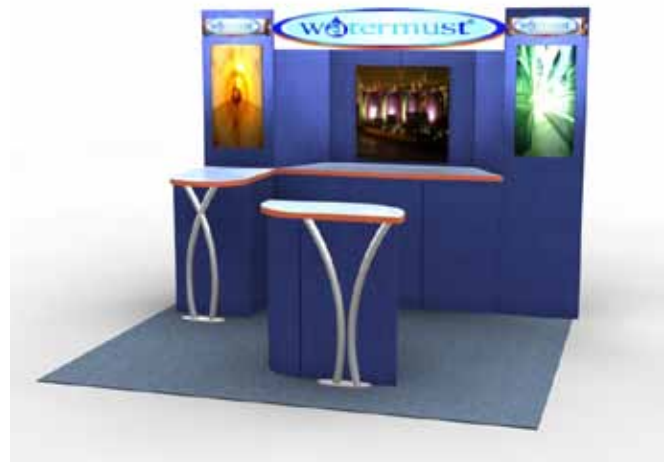

FF - 209 Includes:

- DI-104 (2) 12 Panel Full Height (90" H)
- DI-520 (2) 70" Built-in Angle Radius Front (40" H)
- DI-710 (4) Locks and Keys
- DI-680 (2) 70" Built-in Angle Shelf
- DI-362 (2) 12" x 70" Backlit Header and Angle Ceiling
- Special (3) Custom Lighting Sconces
- Special (2) Custom Peninsula Counters with Modul Accents
- DI-715 (4) Built-in Door with Lock and Pull
- DI-609 (2) Tear-drop Pedestals (40" H) with Modul Accents
- DI-906 (10) Large Roto-molded Cases with Wheels

Price: $23,092

FF - 119 (10' x 10')

FF - 119 Includes:

- DI-104 12 Panel Full Height (90" H)
- DI-520 70" Built-in Angle Radius Front (40" H)
- DI-710 (2) Locks and Keys
- DI-680 70" Built-in Angle Shelf
- DI-362 12" x 70" Backlit Header and Angle Ceiling
- Special (2) Custom Lighting Sconces
- Special Custom Peninsula Counter with Modul Accents
- DI-715 (2) Built-in Door with Lock and Pull
- DI-609 Tear-drop Pedestal (40" H) with Modul Accents
- DI-906 (6) Large Roto-molded Cases with Wheels

Price: $12,125