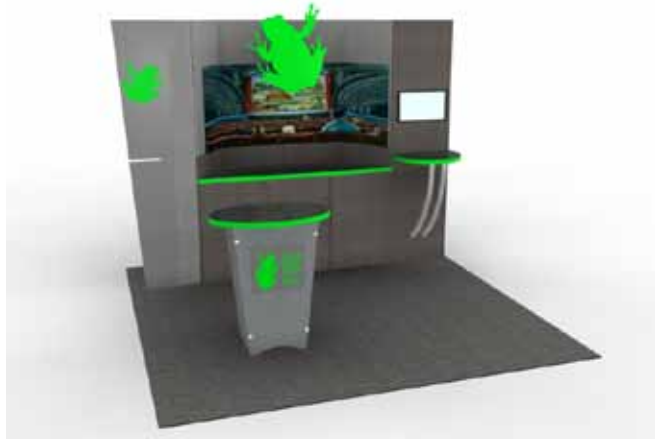

FF - 128 (10' x 10')