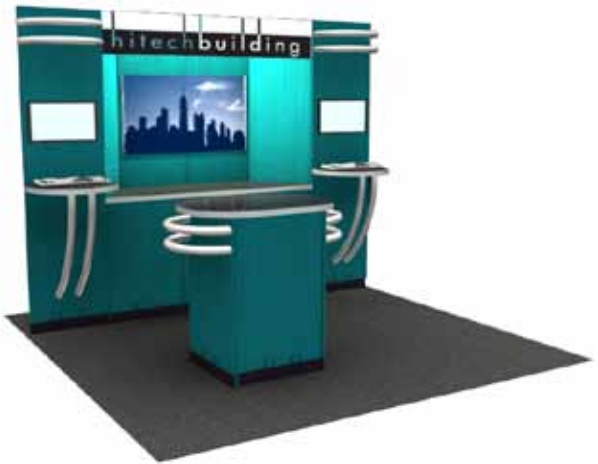

classic exhibits

intro system

Two-sided Folding Fabric Panels | Graphics NOT Included

FF - 126 (10' x 10')

FF - 126 Includes:

- DI-104 12 Panel Full Height (90" H)
- DI-156-159 Flex Curves
- DI-830 (2) Flex Panel Ties
- DI-368 12" x 94" Backlit Header and Rectangular Ceiling
- DI-616 Rectangle Pedestal (40" H)
- DI-710 (2) Locks and Keys
- DI-264G (6) 30" Slatwall Panels
- DI-290 (12) Plex Shelves (12" x 23" x 1/4")
- DI-276 (24) Adjustable Slatwall Brackets
- DI-906 (4) Large Roto-molded Cases with Wheels

Price: $10,078

FF - 127 (10' x 10')

FF - 127 Includes:

- DI-104 12 Panel Full Height (90" H)
- DI-817 (2) VESA 75-100 Monitor Mounts
- DI-202 (20) Custom Stripes
- DI-362 12" x 70" Backlit Header and Angle Ceiling
- DI-520 70" Built-in Angle Radius Front (40" H)
- DI-710 (2) Locks and Keys
- DI-680 70" Built-in Angle Shelves
- Special (2) Custom Backwall Counters
- Special (2) Custom Sconce
- Special Custom Pedestal with Modul Accents
- DI-906 (6) Large Roto-molded Cases with Wheels

Price: $14,548

FF - 128 (10' x 10')

FF - 128 Includes:

- DI-104 12 Panel Full Height (90" H)
- DI-817 VESA 75-100 Monitor Mount
- Special Custom Laminate Sintra Wings
- DI-362 12" x 70" Backlit Header and Angle Ceiling
- DI-520 70" Built-in Angle Radius Front (40" H)
- DI-710 (2) Locks and Keys
- DI-680 70" Built-in Angle Shelves
- Special Custom Backwall Counters
- LTK-1001 Tapered Pedestal with Door and Internal Shelf
- DI-906 (5) Large Roto-molded Cases with Wheels

Price: $9,826