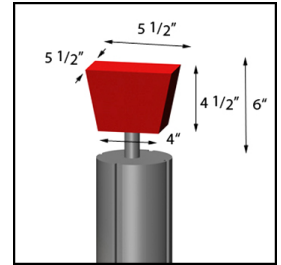

MOD - 716:
Laminated Wood