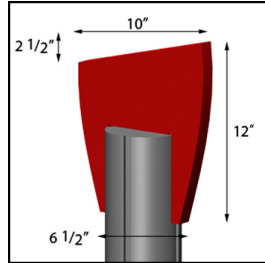

classic exhibits

visionary™ DESIGNS Accents

MOD - 700 Price: \$451 per set

MOD - 700:
Laminated, Acrylic,
*Powder Coat or Anodized
Aluminum

MOD - 701 Price: \$451 per set

MOD - 701:
Laminated, Acrylic,
*Powder Coat or Anodized
Aluminum