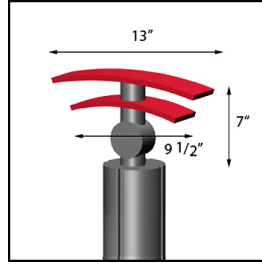

MOD - 707:
Laminated, Acrylic, Powder Coat or Anodized Aluminum*

MOD - 709 Price: $515 per set