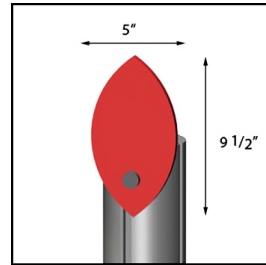

MOD - 708 Price: \$451 per set

MOD - 708:
Laminated, Acrylic,
*Powder Coat or Anodized
Aluminum

MOD - 712 Price: \$451 per set

MOD - 712:
Laminated Wood

MOD - 713 Price: \$451 per set

MOD - 713:
Acrylic, Wood, Sintra,
or *Powder Coat or
Anodized Aluminum