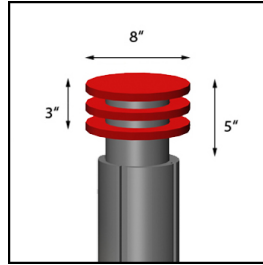

MOD - 704:
Acrylic, Sintra, or Laminated

MOD - 706 Price: $451 per set