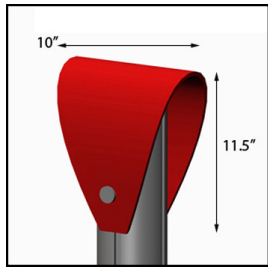

MOD - 702:
Standard Sintra Colors

MOD - 704 Price: $451 per set