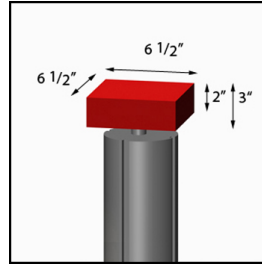

MOD - 711:
Laminated Wood

MOD - 716 Price: $515 per set