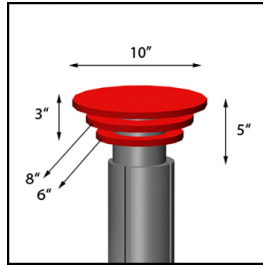

MOD - 715:
Acrylic, Wood, Sintra, or Powder Coat* or Anodized Aluminum

MOD - 703 Price: \$515 per set

MOD - 703:
Powder Coat or Anodized Aluminum*

MOD - 705 Price: \$515 per set

MOD - 705:
Acrylic, Sintra, or Laminated