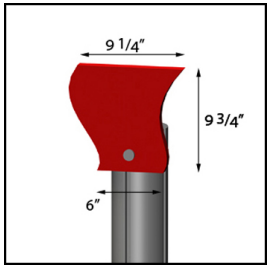

MOD - 706:
Laminated, Acrylic,
*Powder Coat or Anodized
Aluminum

MOD - 708 Price: $451 per set