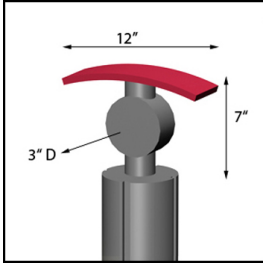

classic exhibits

visionary™ DESIGNS Accents

MOD - 700 Price: \$451 per set

MOD - 700:
Laminated, Acrylic,
*Powder Coat or Anodized
Aluminum

MOD - 701 Price: \$451 per set

MOD - 701:
Laminated, Acrylic,
*Powder Coat or Anodized
Aluminum