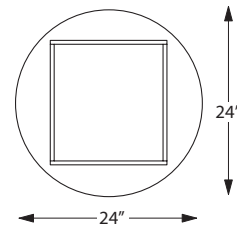

ROTATING TRIANGLE TOWER - AB2

\$1060 (excludes graphics)

- 6 ft. 4 in. x 15 in.
- (3) 12" x 54" (up to 72") detachable graphic
- 25 lbs
- Motorized rotation
- Heavy corrugated carton or roto-molded case with wheels (additional cost)

OVAL BACKIT TOWER - AB4

\$1060 (excludes graphics)

- 6 ft. 1 in. x 39 3/4 in. x 24 in.
- (2) 31" x 60" detachable backlit graphic
- (4) fluorescent lights
- 35 lbs
- Heavy corrugated carton or roto-molded case with wheels (additional cost)

SQUARE SWIVEL TOWER - AB5

\$975 (excludes graphics)

- 6 ft. 5 1/2 in. x 24 inches
- (4) 15 1/8" x 76" detachable graphic
- 44 lbs
- Heavy corrugated carton or roto-molded case with wheels (additional cost)