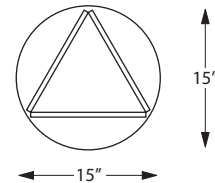

BACKLIT TRIANGLE TOWER - AB1

\$570 (excludes graphics)

- 6 ft x 16 in.
- (1) 15" x 48" detachable backlit graphic
- (1) 13" x 6" header graphic
- (2) fluorescent lights
- 12 lbs
- Heavy corrugated carton or roto-molded case with wheels (additional cost)

ROTATING TRIANGLE TOWER - AB2

\$1060 (excludes graphics)

- 6 ft. 4 in. x 15 in.
- (3) 12" x 54" (up to 72") detachable graphic
- 25 lbs
- Motorized rotation
- Heavy corrugated carton or roto-molded case with wheels (additional cost)