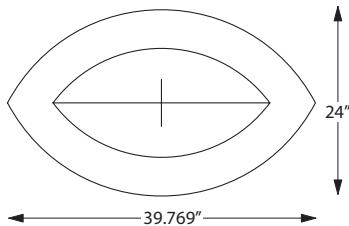

ROTATING TRIANGLE TOWER - AB2

\$1060 (excludes graphics)

- 6 ft. 4 in. x 15 in.
- (3) 12" x 54" (up to 72") detachable graphic
- 25 lbs
- Motorized rotation
- Heavy corrugated carton or roto-molded case with wheels (additional cost)

SQUARE SWIVEL TOWER - AB5

\$975 (excludes graphics)

- 6 ft. 5 1/2 in. x 24 inches
- (4) 15 1/8" x 76" detachable graphic
- 44 lbs
- Heavy corrugated carton or roto-molded case with wheels (additional cost)