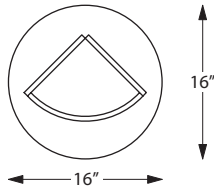

Your Message Matters!

Make it matter more with a 3D—6 ft. tall tower designed to showcase your message.

Don't settle for a boring 2D banner stand. With a Beacon, your graphics have 3D impact. Graphics attach in seconds, so you can change your message from season to season or show to show. Choose from four BIG towers!

BACKLIT TRIANGLE TOWER - AB1

\$570 (excludes graphics)

- 6 ft x 16 in.
- (1) 15" x 48" detachable backlit graphic
- (1) 13" x 6" header graphic
- (2) fluorescent lights
- 12 lbs
- Heavy corrugated carton or roto-molded case with wheels (additional cost)