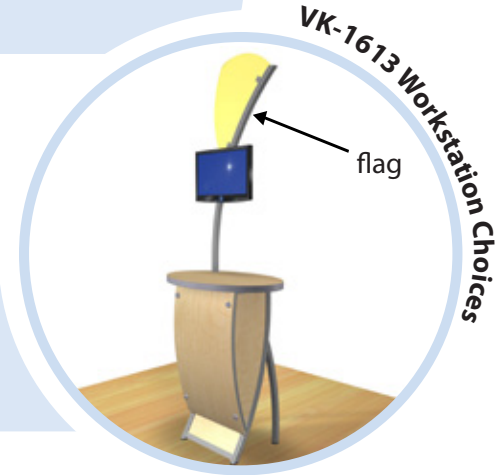

Oval top
Workstation
plus standoffs.

Cae Lynne – VK-1802 Choices Continued on Page 7

*Internal shelf on pedestal and workstation is ALWAYS Pionite black laminate.
*Rear shelf is ALWAYS Pionite black laminate.