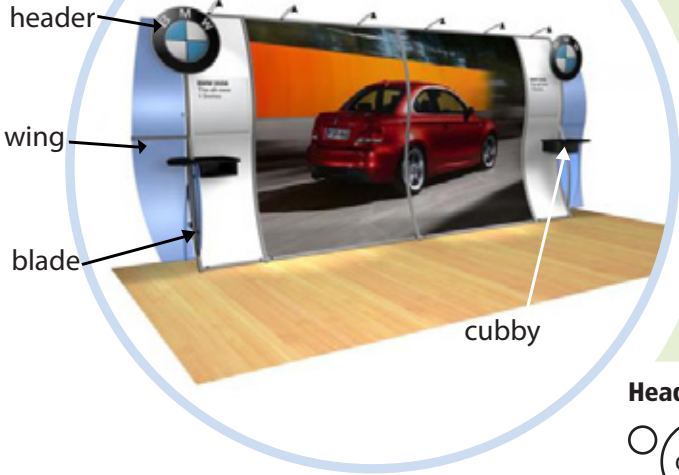

Perfect
20

Anna Bella Choices

Anna Bella – VK-1800 Choices

Blades: (select one substrate and one corresponding color)

- Sintra Blue Black White Grey
- Acrylic Amber 2422 Blue 2069 Yellow 2208
- Frosted Light Smoke