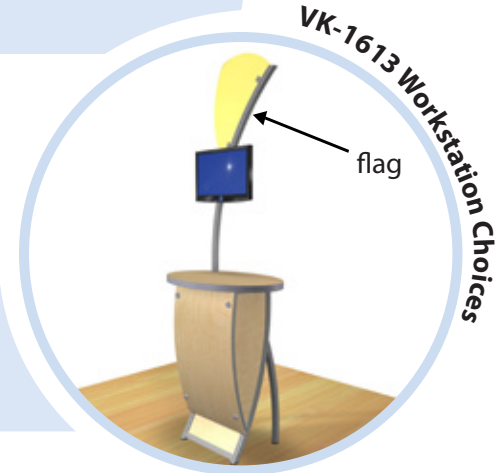

Flag Shape: (select one)

- Powder Coat:** (select one) Black Silver Yellow (RAL 1032) Red (RAL 3013) Blue (RAL 5007)
 Green (RAL 6021) White

Oval top
Workstation
plus standoffs.

*Internal shelf on pedestal and workstation is ALWAYS Pionite black laminate.