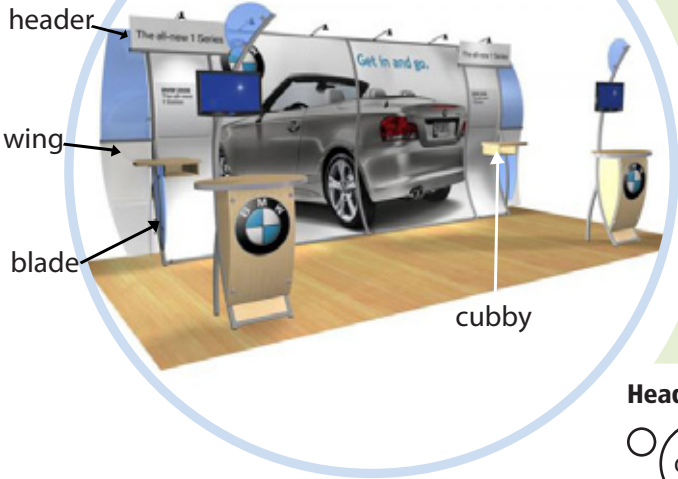

Perfect 20
Cae Lynne Choices

Cae Lynne – VK-1802 Choices

Blades: (select one substrate and one corresponding color)

1. ☐ Sintra   ☐ Blue   ☐ Black   ☐ White   ☐ Grey
   ☐ Acrylic   ☐ Amber 2422   ☐ Blue 2069   ☐ Yellow 2208
   ☐ Frosted   ☐ Light Smoke

Cubbies: (select one)

1. Laminate   ☐ Pionite Black   ☐ Nevamar Silver Alu Metalx
   ☐ Pionite Hardrock Maple

Header 1: (excludes graphics) White Sintra (6 mil) standard (select one)

1. ☐ circle   ☐ rectangle   ☐ trapezoid

Header 2: (excludes graphics) White Sintra (6 mil) standard (select one)

1. ☐ circle   ☐ rectangle   ☐ trapezoid

Wings: (select one substrate and one corresponding color)

1. ☐ Sintra   ☐ Blue   ☐ Black   ☐ White   ☐ Grey
   ☐ Acrylic   ☐ Amber 2422   ☐ Blue 2069   ☐ Yellow 2208
   ☐ Frosted   ☐ Light Smoke