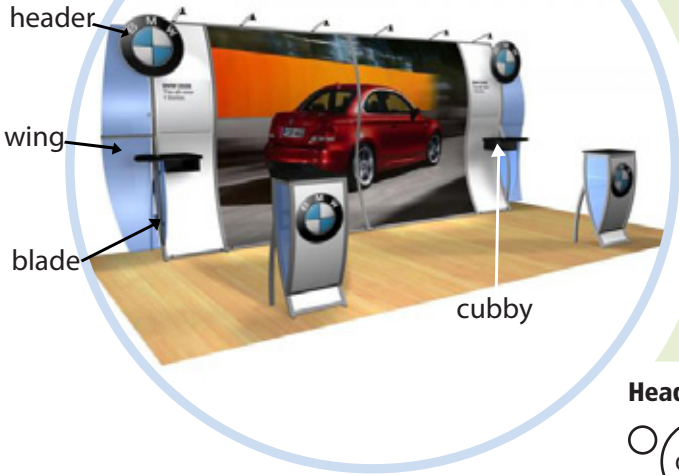

Perfect 20 Ben Jamin Choices