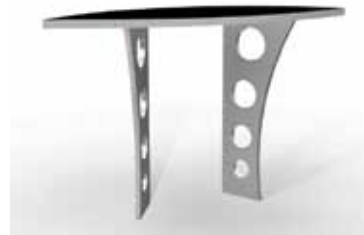

62" W x 23" D x 38" H

1. LTK - 1008 Counter Includes:
2. Attaches to Modul columns or Euro LT backwall

MOD - 1119: Pedestal