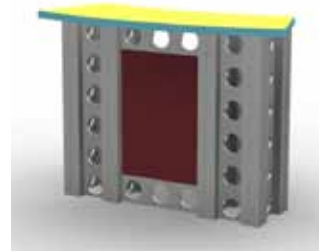

55" W x 23" D x 38" H

1. **MOD-1123 Reception Counter:**
2. Modul aluminum base
   - Open interior
   - Laminate countertop

MOD - 1124: Counter