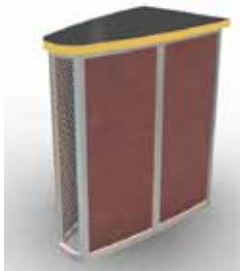

1. **LTK - 1131 Counter:**
2. Perforated metal appearance
   - Modular design
   - Locking door and internal lighting

38" W x 22" D x 42" H

LTK - 1132: Counter