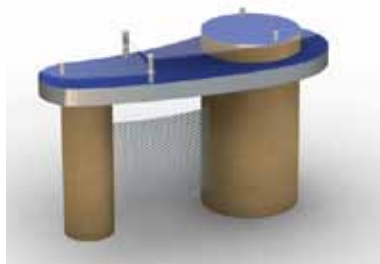

30" W x 60" D x 42" H

LTK - 1012 Counter:

- Raised plex countertops
- Perforated metal accents
- Locking door and shelf

LTK - 1102: Monitor Tower

LTK-1102 Monitor Tower:

- Tapered blade design
- Access door
- Hundreds of laminate finishes