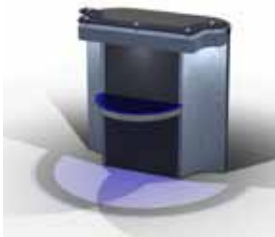

31" W x 40" D x 38" H

1. **LTK - 1125 Product Pedestal:**
2. Raised plex shelf
   - Product shelf with down lighting
   - Locking door and shelf

LTK - 1126: Tower