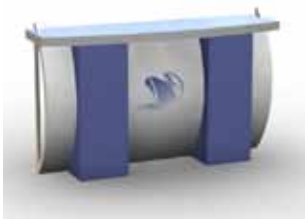

73" W x 20" D x 42" H

1. **MOD-1122 Counter:**
2. Tension fabric accents
   - Modular LT design
   - Locking doors and shelf

MOD - 1123: Counter