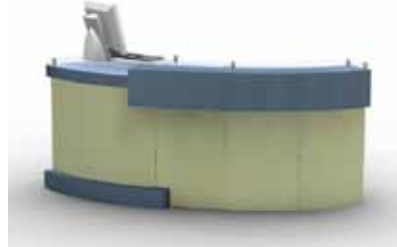

Counters, Pedestals, Workstations & Towers

LTK - 1002: Counter

65" W x 23" D x 38" H

- LTK - 1002 Counter:
- Extra large countertop
 - Freestanding or attaches to backwall
 - Locking door and shelf

LTK - 1004: Counter