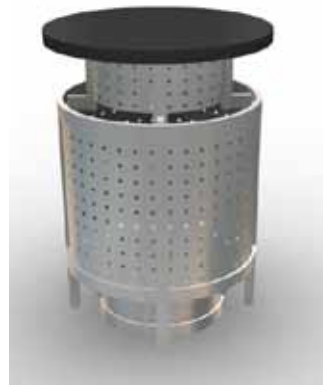

28" D x 38" H

1. MOD - 1103 Pedestal:
2. Perforated ABS
   - Powder coat color options

LTK - 1005: Counter