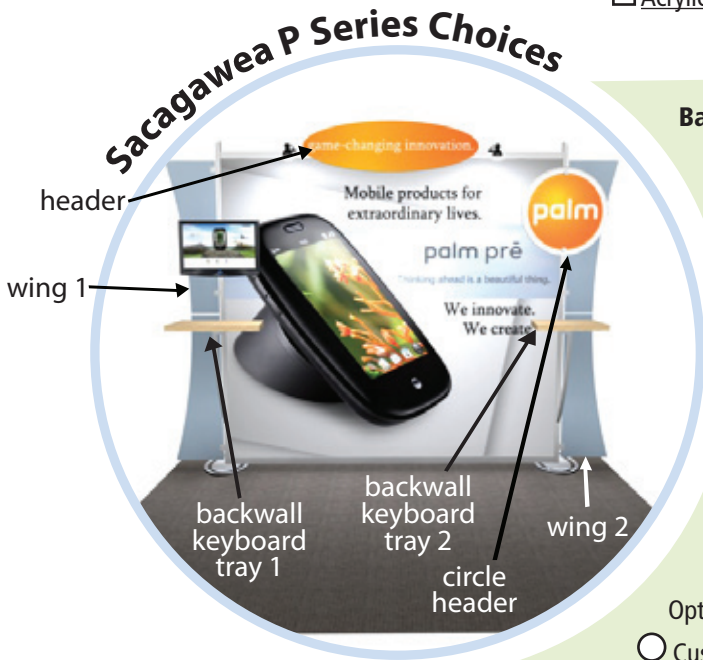

Sacagawea Series "T" and "P" Portable Hybrid Displays

Please refer to specific 10 foot or 20 foot kit for available options.

Sacagawea Portable Hybrid Display Kit # _____

Aluminum Extrusion Frame Colors

Standard: Aluminum Satin Anodized

Optional Powder Coat Colors (upcharge): (select one)

- Black Silver Yellow (RAL 1032) Red (RAL 3013)
- Blue (RAL 5007) Green (RAL 6021) White

Wing 1: (select one substrate and one corresponding color)

- Sintra Blue Black White Grey
- Acrylic Amber 2422 Blue 2069 Yellow 2208
- Frosted Light Smoke

Wing 2: (select one substrate and one corresponding color)

- Sintra Blue Black White Grey
- Acrylic Amber 2422 Blue 2069 Yellow 2208
- Frosted Light Smoke

Backwall Keyboard Counter 1: (select one color)