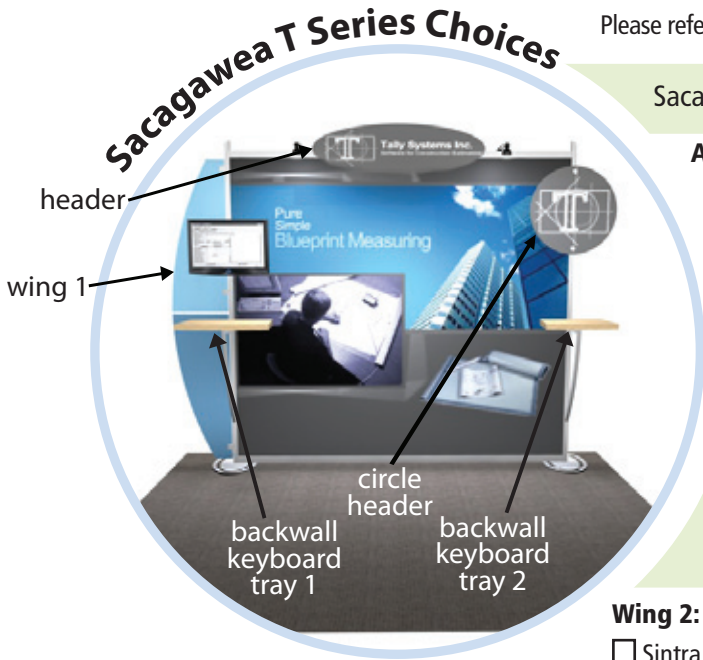

Sacagawea Series "T" and "P" Portable Hybrid Displays

Please refer to specific 10 foot or 20 foot kit for available options.

Sacagawea Portable Hybrid Display Kit # _____

Aluminum Extrusion Frame Colors

Standard: Aluminum Satin Anodized