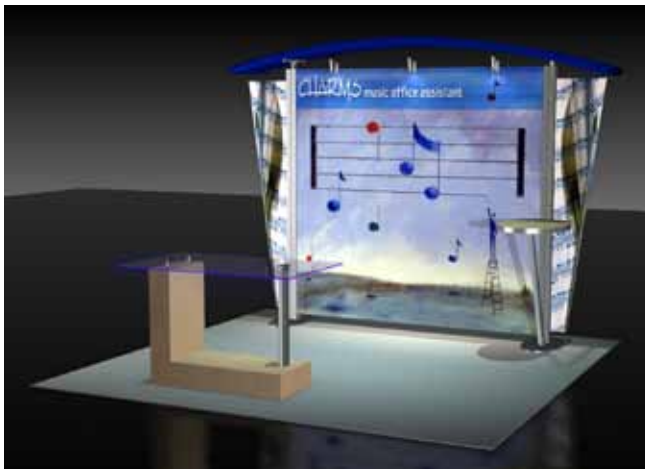

VK - 1018: 10' Visionary Designs Kit