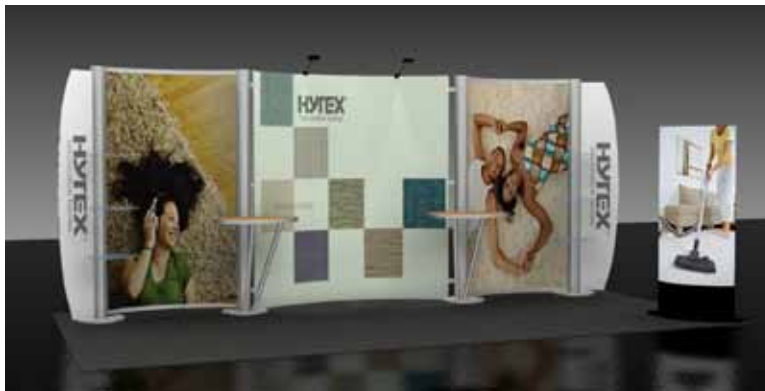

VK - 2026: 20' Visionary Designs Kit