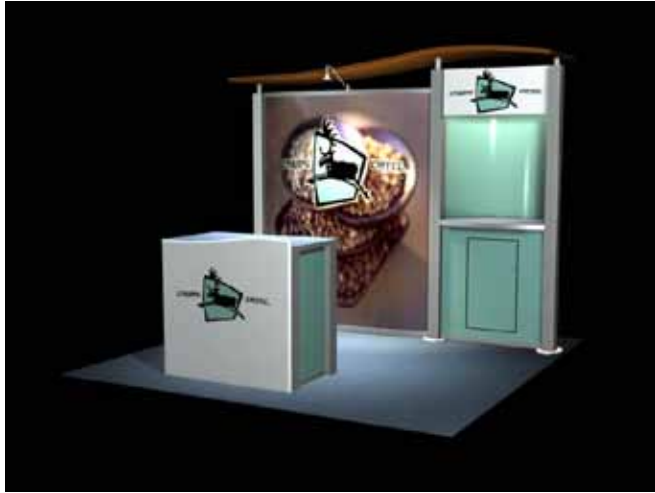

classic exhibits

visionary™ DESIGNS

VK - 1009: 10' Visionary Designs Kit

VK - 1009 Includes:

- MOD-1126 Counter with 1-sided Aero Tension Fabric Facade and Storage
- Curved Alcove w/ Laminated Sintra
- Wave Tension Fabric Canopy (Including Dye Sub Pillowcase)
- 4-color Dye Sub Fabric Backwall Graphic
- (2) 50 Watt Halogen Clamp on Lights
- (3) LT-550 Flat Panel System Case OR Crate on Wheels

VK - 1010: 10' Visionary Designs Kit

VK - 1010 Includes:

- (2) Peninsula Counters
- MOD-1128 Backwall Counter
- MOD-1123 Reception Counter (not enclosed)
- Backlit Header
- 4-color Dye Sub Fabric Backwall Graphic
- (2) Plex Shelves
- (4) LT-550 Flat Panel System Case OR Crate on Wheels