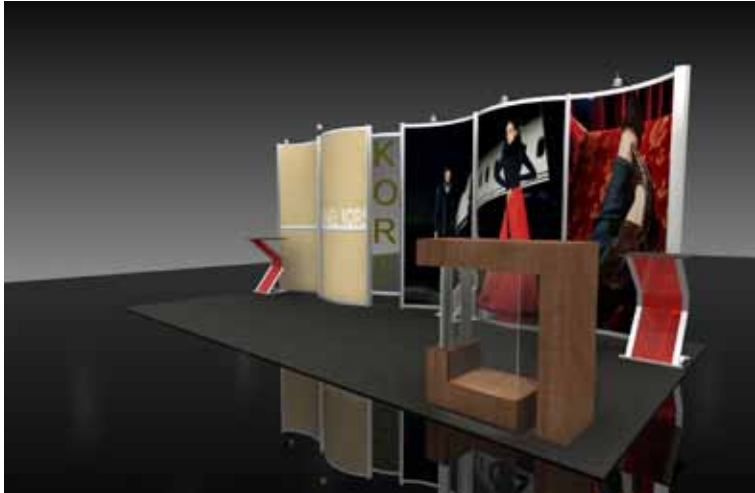

classic exhibits

visionary™ DESIGNS

VK - 2009: 20' Visionary Designs Kit

VK - 2009 Includes:

- MOD-1106 Counter
- (2) MOD-1109 Pedestal
- Clear Plex Accent Panel (w/o dimensional lettering)
- 4-color Dye Sub Fabric Backwall Graphic
- (5) 50 Watt Halogen Clamp on Lights
- Crate on Wheels

VK - 2010: 20' Visionary Designs Kit

VK - 2010 Includes:

- MOD-1102 Showcase
- (2) MOD-1118 (modified) Pedestal/Workstation
- Clear Plex Accent Panel (w/o dimensional lettering)
- 4-color Dye Sub Fabric Backwall Graphic
- (5) 50 Watt Halogen Clamp on Lights
- Crate on Wheels

*Monitors and Monitor Mounts NOT Included