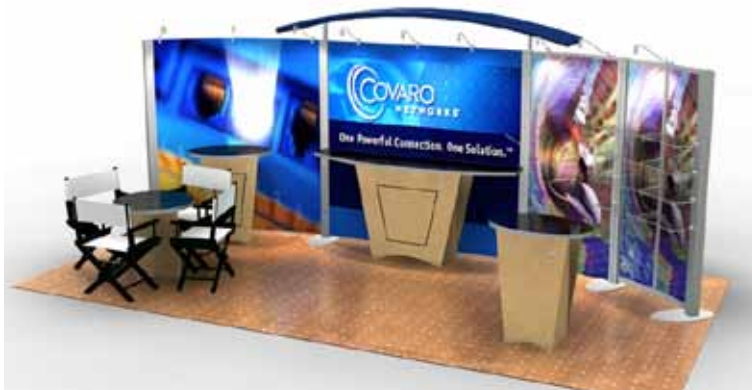

VK - 2032: 20' Visionary Designs Kit