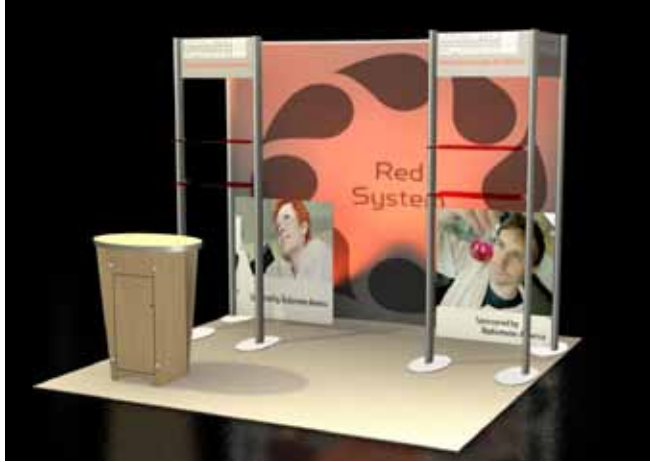

classic exhibits

visionary™ DESIGNS

VK - 1019: 10' Visionary Designs Kit

VK - 1019 Includes:

- LTK-1001 Tapered Counter with Storage
- 4-color Dye Sub Tension Fabric Backwall Graphic
- Tension Fabric Header
- (4) Plex Shelves
- (3) LT-550 Flat Panel System Case or (1) Crate on Wheels

VK - 5001: Island Visionary Designs Kit

VK - 5001 Includes:

- MOD-1104 Reception Counter
- Conference Room / Reception Area
- 4-color Dye Sub Tension Fabric Graphics
- 36" Round Conference Table
- (2) Crate on Wheels

*Stools and Chairs NOT Included