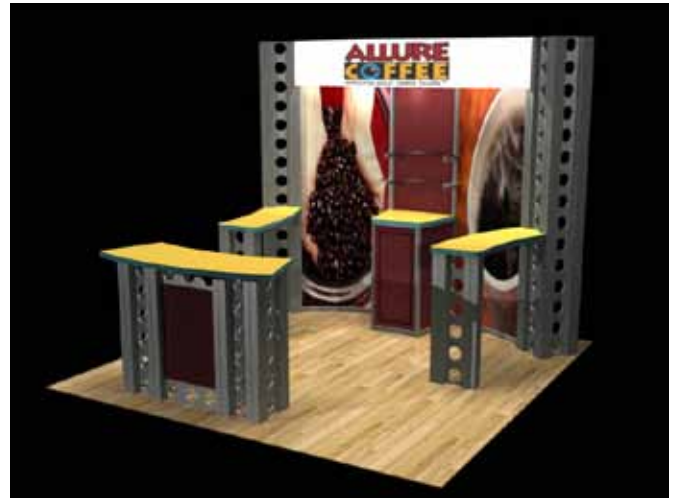

VK - 1010: 10' Visionary Designs Kit

VK - 1010 Includes:

- (2) Peninsula Counters
- MOD-1128 Backwall Counter
- MOD-1123 Reception Counter (not enclosed)
- Backlit Header
- 4-color Dye Sub Fabric Backwall Graphic
- (2) Plex Shelves
- (4) LT-550 Flat Panel System Case OR Crate on Wheels