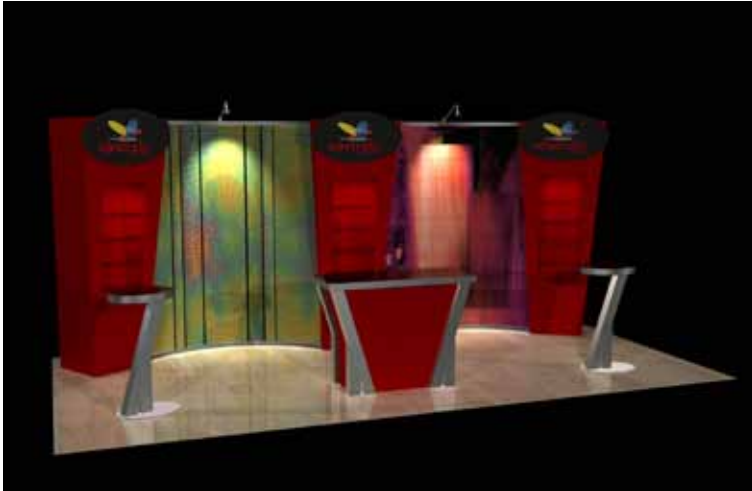

classic exhibits

visionary™ DESIGNS

VK - 2007: 20' Visionary Designs Kit

VK - 2007 Includes:

- (2) Workstation Counters
- Reception Counter w/ Accents
- (3) Shadowbox Display Cases w/ Downlighting
- 4-color Dye Sub Fabric Backwall Graphic
- (9) Plex Shelves
- (2) 50 Watt Halogen Clamp on Lights
- Crate on Wheels

VK - 2008: 20' Visionary Designs Kit

VK - 2008 Includes:

- (3) Workstation Counters
- Reception Counter w/ Accents
- (3) Shadowbox Display Cases w/ Downlighting
- 4-color Dye Sub Fabric Backwall Graphic
- (9) Plex Shelves
- (2) 50 Watt Halogen Clamp on Lights
- Crate on Wheels