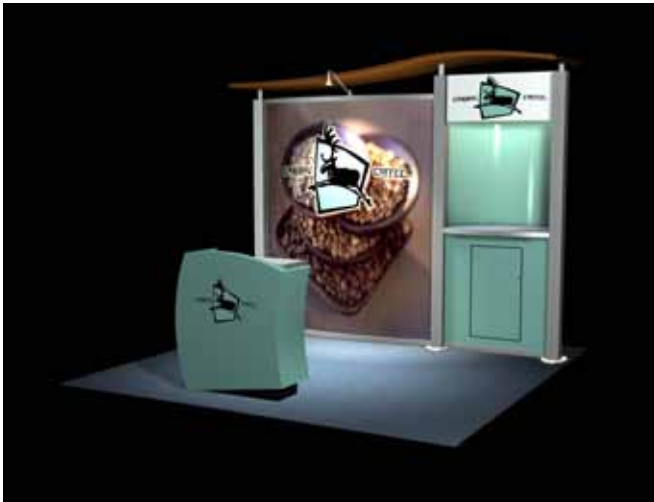

VK - 1008: 10' Visionary Designs Kit