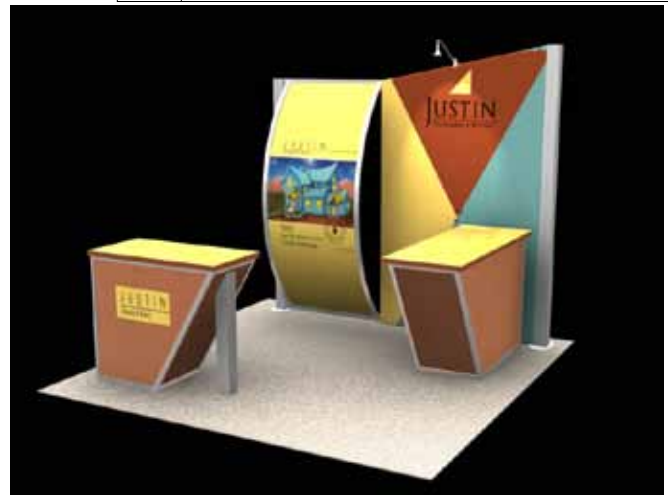

classic exhibits

visionary™ DESIGNS

VK - 1006: 10' Visionary Designs Kit

VK - 1006 Includes:

- MOD-1124 (modified) Peninsula Counter w/ Storage
- MOD-1125 Workstation w/ Freestyle Supports
- 4-color Dye Sub Fabric Backwall Graphic
- Aero Arch Tension Fabric Graphic
- (2) 50 Watt Halogen Clamp on Lights
- Crate on Wheels

*Monitors and Monitor Mounts NOT Included

VK - 1007: 10' Visionary Designs Kit

VK - 1007 Includes:

- MOD-1124 (modified) Peninsula Counter w/ Storage
- MOD-1124 Freestanding Angle-cut Counter with Locking Storage
- 4-color Dye Sub Fabric Backwall Graphic
- Aero Arch Tension Fabric Graphic
- (2) 50 Watt Halogen Clamp on Lights
- Crate on Wheels

VK - 1008: 10' Visionary Designs Kit

VK - 1008 Includes:

- MOD-1127 LT Counter with 3-sided Aero Tension Fabric Facade and Locking Storage
- Curved Alcove w/ Laminated Sintra
- Wave Tension Fabric Canopy (Including Dye Sub Pillowcase)
- 4-color Dye Sub Fabric Backwall Graphic
- (2) 50 Watt Halogen Clamp on Lights
- (3) LT-550 Flat Panel System Case OR Crate on Wheels