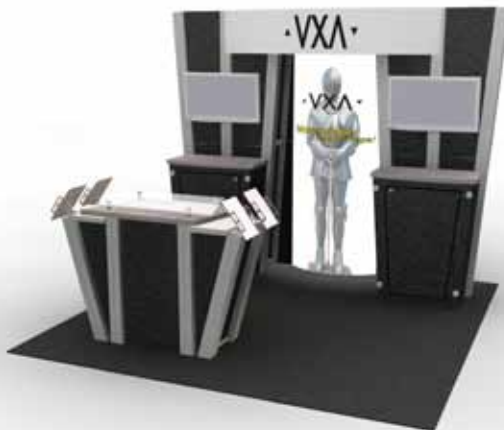

classic exhibits

euro lt | CUSTOM MODULAR

*Graphics NOT Included * Monitors and Monitor Mounts NOT Included

LTK - 5001: 10' Euro LT Hybrid Kit

LTK - 5001 Includes:

- Suspension Graphics System
- Backlit Plex Backwall
- Workstation with Locking Door and Shelf
- Backlit Header
- Lined and Jigged Crate With or Without Wheels

Price: \$22,141

LTK - 5002: 10' Euro LT Hybrid Kit

LTK - 5002 Includes:

- LTK-1125 Counter with Product Shelf and Raised Plex Countertop
- Backlit Headers
- (12) Product Shelves
- Lined and Jigged Crate With or Without Wheels

Price: \$15,997

LTK - 5003: 10' Euro LT Hybrid Kit

LTK - 5003 Includes:

- MOD-1166 Reception Counter with Raised Plex Counter
- (4) Modul Literature Holders
- Backlit Center Graphic NOT Included
- (2) LTK-1001 Pedestals with Locking Door and Shelf
- Non-backlit Header
- Lined and Jigged Crate With or Without Wheels