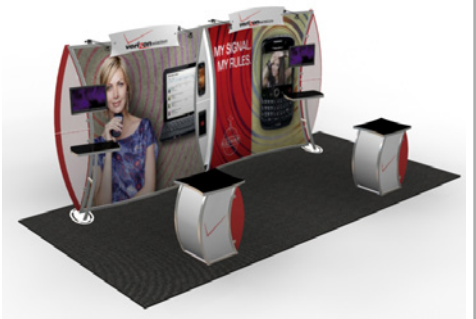

# SOLUTIONS UNDER \$25K

**VK-2920 | Visionary Designs**

**VK-2302 | SEGUE**

**VK-2318 | SEGUE Lightbox**

**VK-2031 | Visionary Designs**

**VK-2026 | Visionary Designs**

**VK-2917 | Visionary Designs**

**VK-2074 | Visionary Designs**

**VK-2099 | Magellan MOR**

**VK-2910 | Magellan MOR**

**VK-2937 | Visionary Designs**

**VK-2924 | Visionary Designs**

**VK-2904 | Magellan**