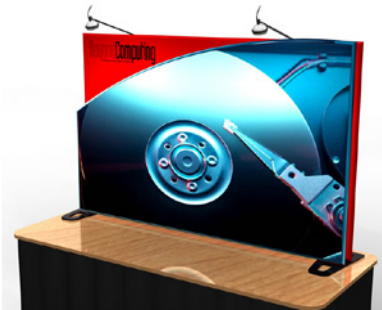

www.classicexhibits.com

Browse Over 1400 Displays

SOLUTIONS UNDER \$3K

MOD-1250 | Lightbox

VK-1292 | Sacagawea Table Top

MOD-1430 | Charging Station

FG-103 | FGS Popup

TF-408 | Aero Table Top