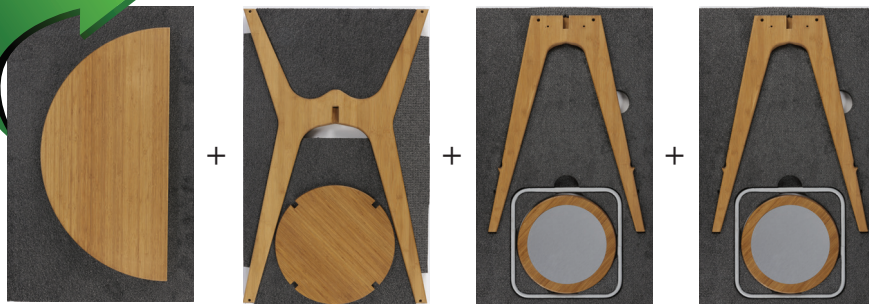

Brandable Inlay Options

NEO Portable, Brandable Table & Chairs

FURNITURE

SHIP table and two chairs OR four chairs

Total wt.
under 70 lbs.

Patent Pending

CONTACT: 503-629-7400 • www.otmFurniture.com • info@otmFurniture.com

TABLE ASSEMBLY

Assembled
30" W x 38" H
22 lbs.

CHAIR ASSEMBLY

Assembled
20" W x 28" H
9 lbs.

TWO SETUP OPTIONS

Self-locking
plungers hold
components in place

Patent Pending

OTM ON THE
MOVE
PORTABLE ▶ BRANDABLE ▶ FURNITURE

QUICK, NO-TOOL ASSEMBLY
in about a minute

OTM
NEO
SERIES