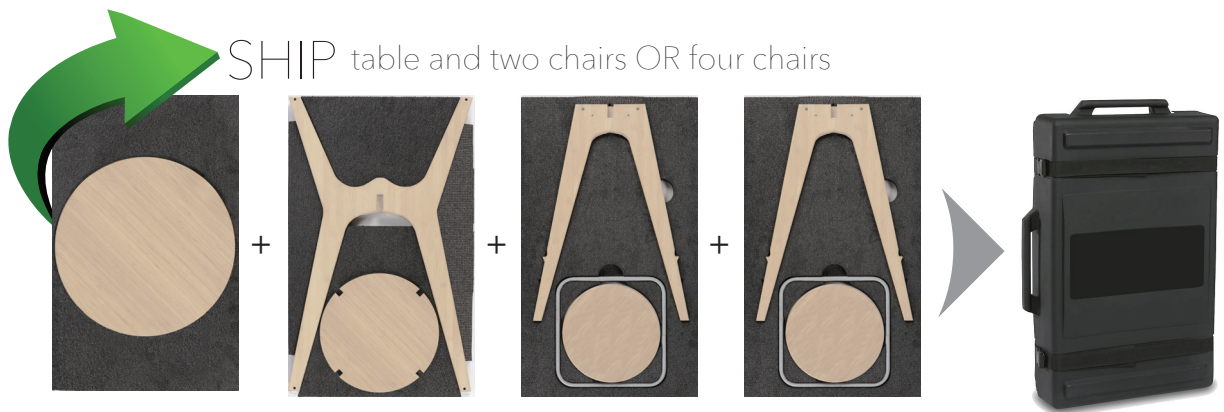

Natural      White/Natural      Black/Natural

- ▶ Quick, no-tool assembly
- ▶ Lightweight, compact, and easy-to-ship
- ▶ Customizable with brand, color, and finish
- ▶ Cost-effective. Pays for itself in just a few shows
- ▶ Made from renewable and recyclable materials

Total wt. under 65 lbs.

## TABLE ASSEMBLY

Assembled  
23.5" W x 36" H  
19.5 lbs.