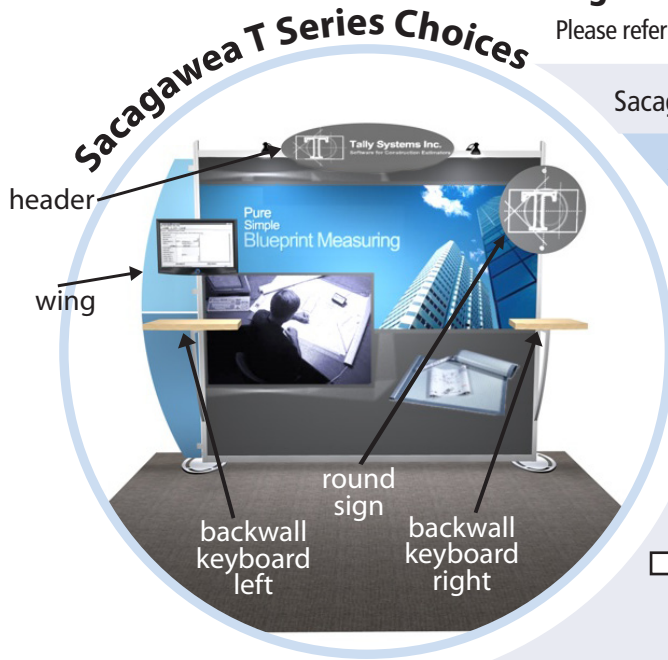

## Sacagawe T Series Portable Hybrid Displays

Please refer to the **specific** 10 foot or 20 foot **kit** for **available options**.

Sacagawe Portable Hybrid Display Kit # \_\_\_\_\_