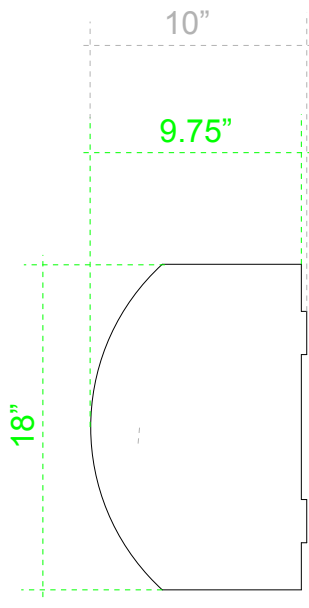

19.4235"

18.4375"

69.3125"

68.25"

Print Size  
19.4235"w x 69.3125"h  
-TriFab Fabric  
-With Silicone Edge

Open/Live Area  
18.4375"w x 68.25"h

Print Size  
18"w x 10"h  
-Print On 1/4" White or Black Sintra  
-With Profile Cut

Open/Live Area  
18"w x 9.75"h