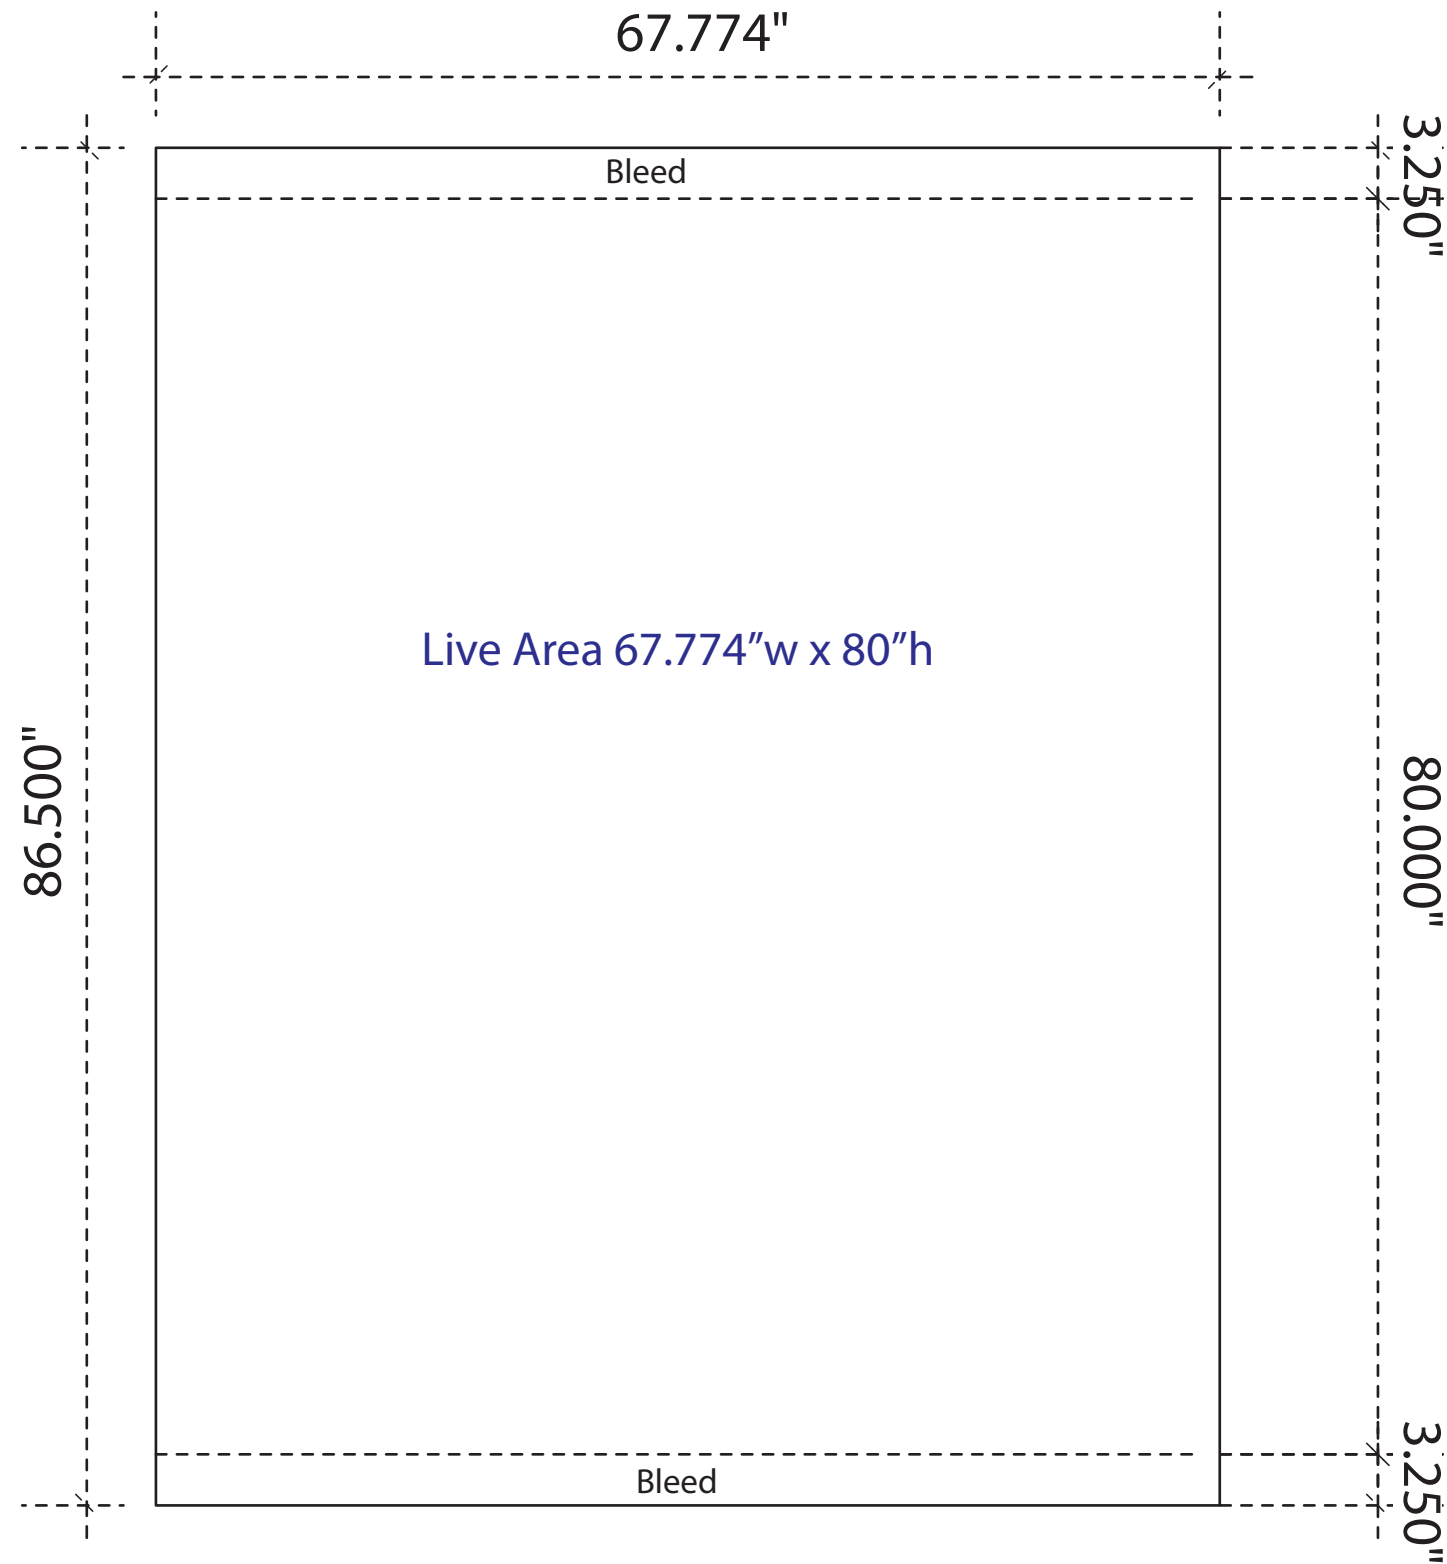

Product Number: VK-1008LW
Process: HD
Material: Polyknit 9
Effective Date: 10/25/2012

Backwall Graphic Dims

NOTE - Graphic files must be @ 150 dpi **finished size**.
- These dimensions are for graphic layout purposes.