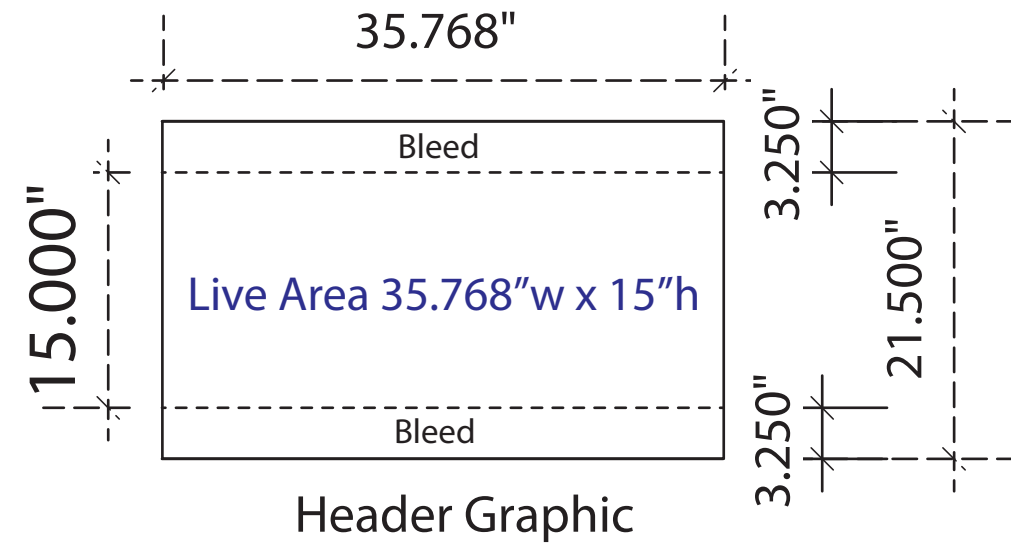

Product Number: VK-1008LW
Process: HD
Material: Polyknit 9
Effective Date: 10/25/2012

Backwall Graphic Dims

NOTE - Graphic files must be @ 150 dpi **finished size**.
- These dimensions are for graphic layout purposes.