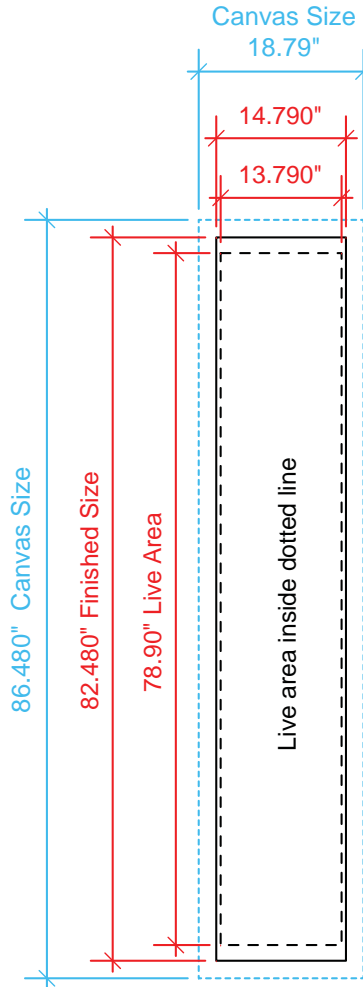

Backwall Graphic Dimensions

| |
|---------------------------|
| Product Name: VK-1029 |
| Process: HD Dye Sub |
| Material: Poly Knit 9 |
| Effective Date: 7/02/2012 |

- Sew 1/2" hook Velcro into front perimeter at finished size
- Extend background color or image to fill canvas area for extra bleed
- Mural dimensions available upon request

Canvas Size (include 2" bleed) 50" x 93.40"
 Finished Size: 46"w x 89.4"h
 Live Area: 44"w x 76.4"h

Canvas Size (include 2" bleed) 18.79"x 86.48"
 Finished Size: 14.79"w x 82.48"h
 Live Area: 13.79"w x 78.9"h

Canvas Size (include 2" bleed) 50" x 93.40"
 Finished Size: 46"w x 89.4"h
 Live Area: 44"w x 76.4"h

NOTE: Graphic files must be @ 150 dpi Finished Size.
 DO NOT send Flattened Files. Production can not manipulate
 the content, proportion or color of these files.

Header Graphic

Direct Print Graphic
Process: Print-on-it
Material: 1/16" white Sintra

Pedestal Graphic

Direct Print Graphic
Process: Print-on-it
Material: 1/8" white Sintra

NOTE: Graphic files must be @ 150 dpi Finished Size.
DO NOT send Flattened Files. Production can not manipulate the content, proportion or color of these files.