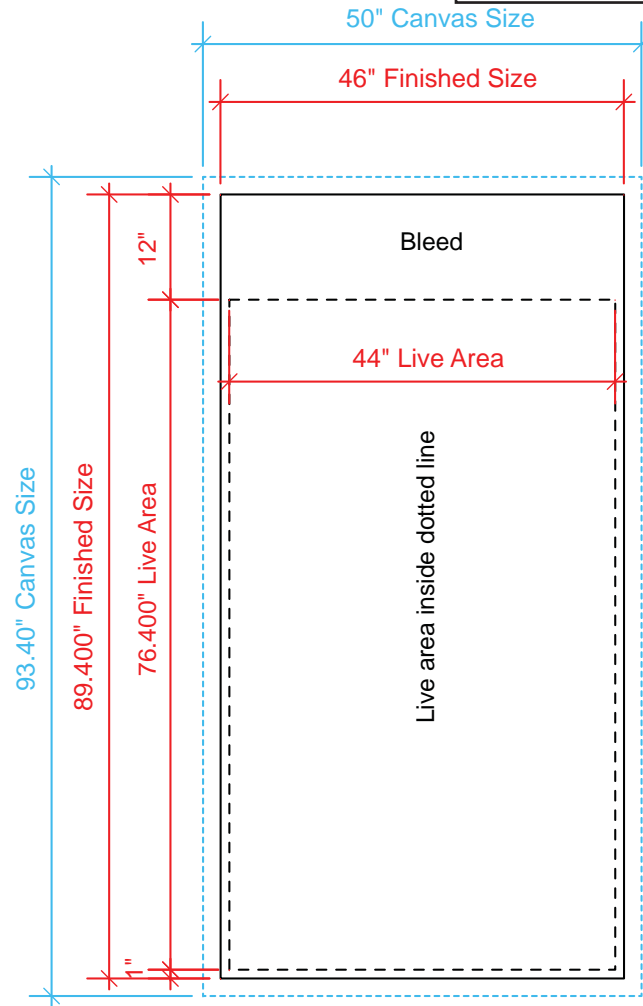

Backwall Graphic Dimensions

| |
|---------------------------|
| Product Name: VK-1029 |
| Process: HD Dye Sub |
| Material: Poly Knit 9 |
| Effective Date: 7/02/2012 |

- Sew 1/2" hook Velcro into front perimeter at finished size
- Extend background color or image to fill canvas area for extra bleed
- Mural dimensions available upon request

Canvas Size (include 2" bleed) 50" x 93.40"
 Finished Size: 46"w x 89.4"h
 Live Area: 44"w x 76.4"h

Canvas Size (include 2" bleed) 18.79"x 86.48"
 Finished Size: 14.79"w x 82.48"h
 Live Area: 13.79"w x 78.9"h

Canvas Size (include 2" bleed) 50" x 93.40"
 Finished Size: 46"w x 89.4"h
 Live Area: 44"w x 76.4"h

NOTE: Graphic files must be @ 150 dpi Finished Size.
 DO NOT send Flattened Files. Production can not manipulate
 the content, proportion or color of these files.

Header Graphic

Direct Print Graphic
Process: Print-on-it
Material: 1/16" white Sintra

Pedestal Graphic

Direct Print Graphic
Process: Print-on-it
Material: 1/8" white Sintra

NOTE: Graphic files must be @ 150 dpi Finished Size.
DO NOT send Flattened Files. Production can not manipulate the content, proportion or color of these files.