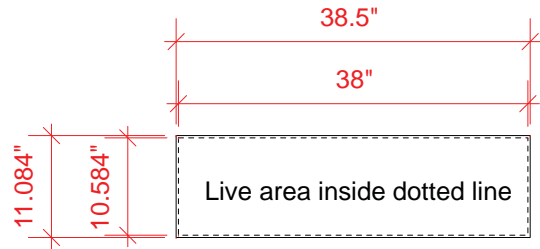

Backwall Graphic Dimensions

| |
|---------------------------|
| Product Name: VK-1029 |
| Process: HD Dye Sub |
| Material: Poly Knit 9 |
| Effective Date: 7/02/2012 |

- Sew 1/2" hook Velcro into front perimeter at finished size
- Extend background color or image to fill canvas area for extra bleed
- Mural dimensions available upon request

Canvas Size (include 2" bleed) 50" x 93.40"
 Finished Size: 46"w x 89.4"h
 Live Area: 44"w x 76.4"h

Canvas Size (include 2" bleed) 18.79"x 86.48"
 Finished Size: 14.79"w x 82.48"h
 Live Area: 13.79"w x 78.9"h

Canvas Size (include 2" bleed) 50" x 93.40"
 Finished Size: 46"w x 89.4"h
 Live Area: 44"w x 76.4"h

NOTE: Graphic files must be @ 150 dpi Finished Size.
 DO NOT send Flattened Files. Production can not manipulate
 the content, proportion or color of these files.

Header Graphic

Direct Print Graphic
Process: Print-on-it
Material: 1/16" white Sintra

Pedestal Graphic

Direct Print Graphic
Process: Print-on-it
Material: 1/8" white Sintra

NOTE: Graphic files must be @ 150 dpi Finished Size.
DO NOT send Flattened Files. Production can not manipulate the content, proportion or color of these files.