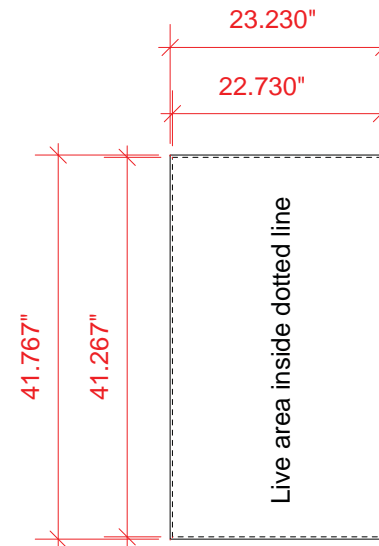

Canvas Size (include 2" bleed) 50" x 93.40"
 Finished Size: 46"w x 89.4"h
 Live Area: 44"w x 76.4"h

Canvas Size (include 2" bleed) 18.79"x 86.48"
 Finished Size: 14.79"w x 82.48"h
 Live Area: 13.79"w x 78.9"h

Canvas Size (include 2" bleed) 50" x 93.40"
 Finished Size: 46"w x 89.4"h
 Live Area: 44"w x 76.4"h

NOTE: Graphic files must be @ 150 dpi Finished Size.
 DO NOT send Flattened Files. Production can not manipulate
 the content, proportion or color of these files.

NOTE: Test frames may be required for guaranteed fitting of graphics

Header and Pedestal Graphic Dimensions

| |
|---------------------------|
| Product Name: VK-1029 |
| Process: Direct Print |
| Material: Sintra |
| Effective Date: 6/18/2012 |

Header Graphic

Direct Print Graphic
Process: Print-on-it
Material: 1/16" white Sintra

Pedestal Graphic

Direct Print Graphic
Process: Print-on-it
Material: 1/8" white Sintra

NOTE: Graphic files must be @ 150 dpi Finished Size.
DO NOT send Flattened Files. Production can not manipulate the content, proportion or color of these files.