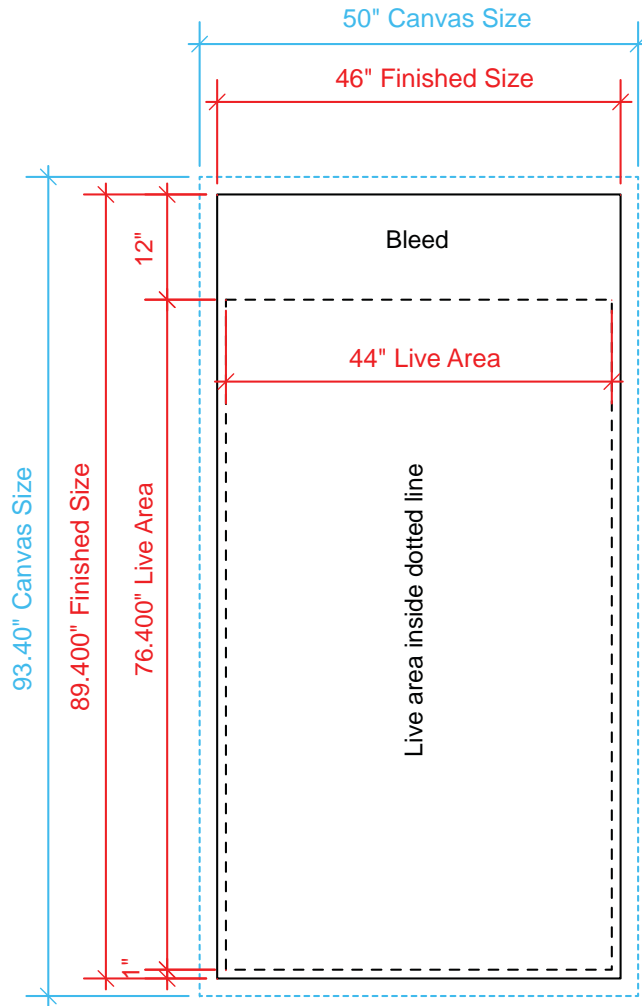

Backwall Graphic Dimensions

| |
|---------------------------|
| Product Name: VK-1029 |
| Process: HD Dye Sub |
| Material: Poly Knit 9 |
| Effective Date: 7/02/2012 |

- Sew 1/2" hook Velcro into front perimeter at finished size
- Extend background color or image to fill canvas area for extra bleed
- Mural dimensions available upon request

Canvas Size (include 2" bleed) 50" x 93.40"
 Finished Size: 46"w x 89.4"h
 Live Area: 44"w x 76.4"h

Canvas Size (include 2" bleed) 18.79"x 86.48"
 Finished Size: 14.79"w x 82.48"h
 Live Area: 13.79"w x 78.9"h

Canvas Size (include 2" bleed) 50" x 93.40"
 Finished Size: 46"w x 89.4"h
 Live Area: 44"w x 76.4"h

NOTE: Graphic files must be @ 150 dpi Finished Size.
 DO NOT send Flattened Files. Production can not manipulate
 the content, proportion or color of these files.

Header Graphic

Direct Print Graphic
Process: Print-on-it
Material: 1/16" white Sintra

Pedestal Graphic

Direct Print Graphic
Process: Print-on-it
Material: 1/8" white Sintra

NOTE: Graphic files must be @ 150 dpi Finished Size.
DO NOT send Flattened Files. Production can not manipulate the content, proportion or color of these files.