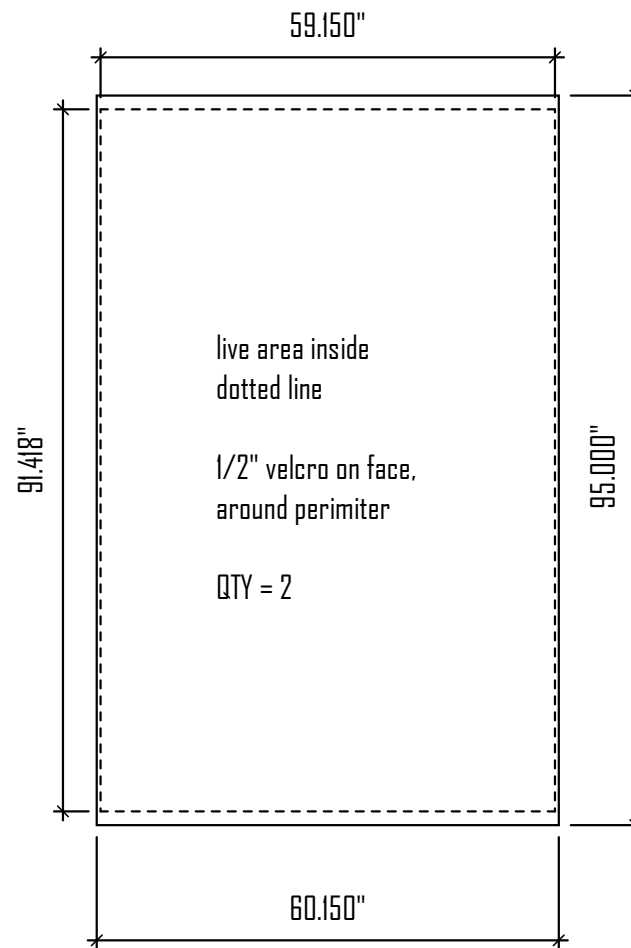

VK-2031 graphic dimensions

Classic Exhibits

Ph: 866.652.2100
Fx: 503.652.7084

Drawing Number:
Distributor Name:
Client Name:

Attention:
Date:
Prepared By: Wade West