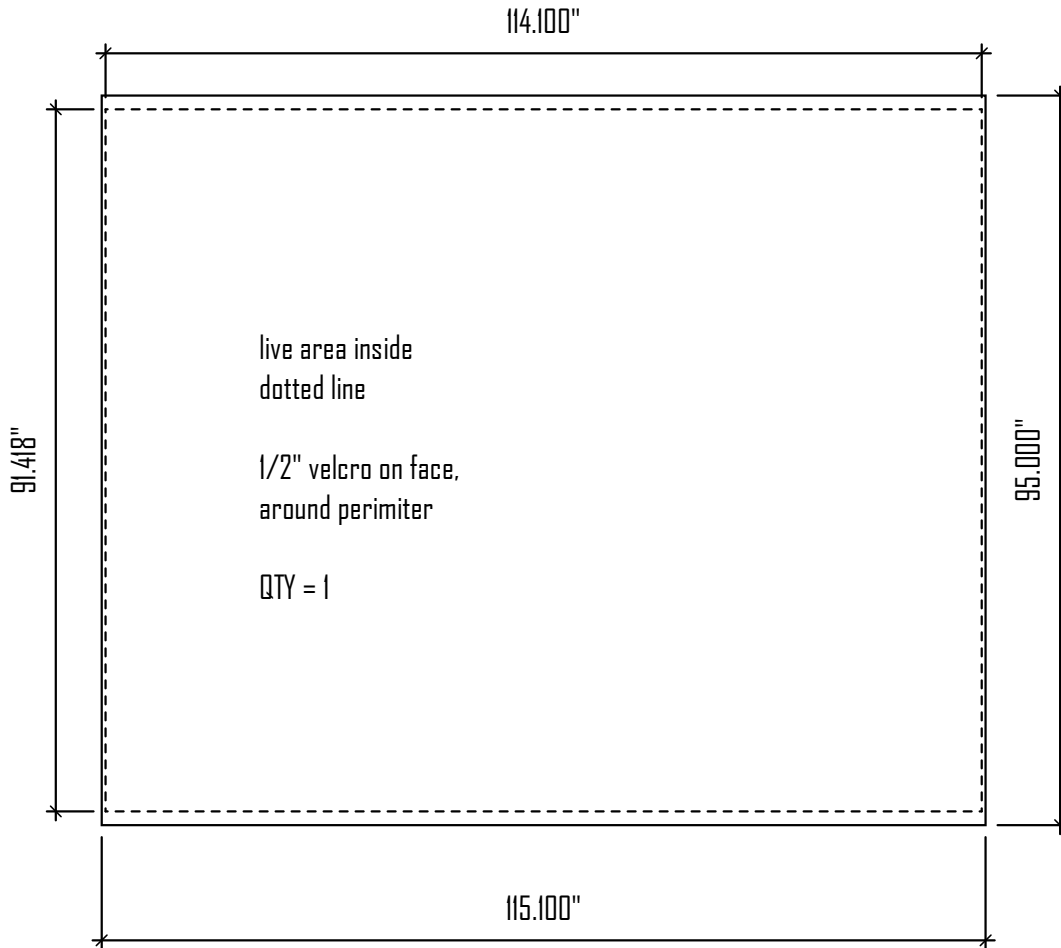

VK-2031 graphic dimensions

Classic Exhibits

Ph: 866.652.2100
Fx: 503.652.7084

Drawing Number:
Distributor Name:
Client Name:

Attention:
Date:
Prepared By: Wade West