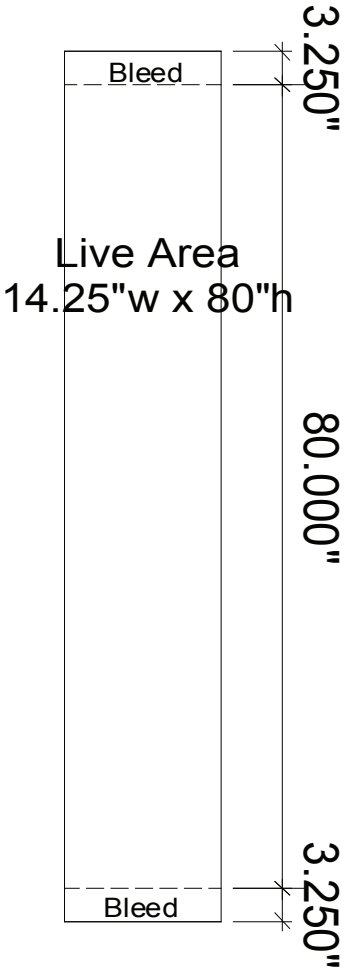

# Graphic Dims

Live Area  
60"w x 80"h

Sew hook Velcro to back side  
of top & bottom of fabric

QTY. 2

Sew hook Velcro to back side  
of top & bottom of fabric