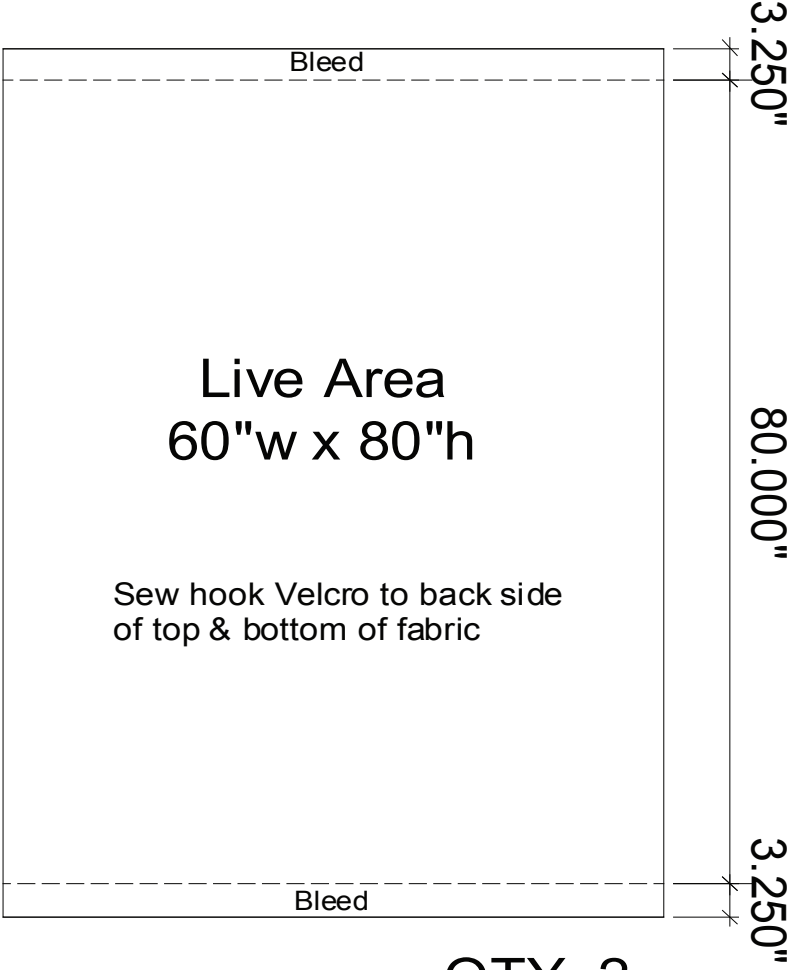

# Graphic Dims

Live Area  
60"w x 80"h

Sew hook Velcro to back side  
of top & bottom of fabric

QTY. 2

Sew hook Velcro to back side  
of top & bottom of fabric