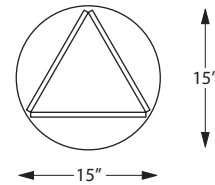

BACKLIT TRIANGLE TOWER - AB1

\$509 (excludes graphics)

- 6 ft x 16 in.
- (1) 15" x 48" detachable backlit graphic
- (1) 13" x 6" header graphic
- (2) fluorescent lights
- 12 lbs
- Heavy corrugated carton or roto-molded case with wheels (additional cost)

ROTATING TRIANGLE TOWER - AB2

\$949 (excludes graphics)

- 6 ft. 4 in. x 15 in.
- (3) 12" x 54" (up to 72") detachable graphic
- 25 lbs
- Motorized rotation
- Heavy corrugated carton or roto-molded case with wheels (additional cost)