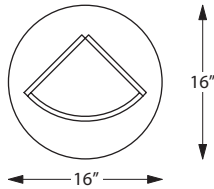

Your Message Matters!

Make it matter more with a 3D—6 ft. tall tower designed to showcase your message.

Don't settle for a boring 2D banner stand. With a Beacon, your graphics have 3D impact. Graphics attach in seconds, so you can change your message from season to season or show to show. Choose from four BIG towers!

BACKLIT TRIANGLE TOWER - AB1

\$509 (excludes graphics)

- 6 ft x 16 in.
- (1) 15" x 48" detachable backlit graphic
- (1) 13" x 6" header graphic
- (2) fluorescent lights
- 12 lbs
- Heavy corrugated carton or roto-molded case with wheels (additional cost)