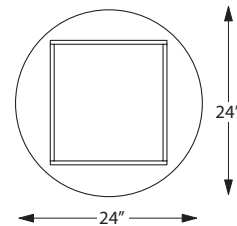

ROTATING TRIANGLE TOWER - AB2

\$949 (excludes graphics)

- 6 ft. 4 in. x 15 in.
- (3) 12" x 54" (up to 72") detachable graphic
- 25 lbs
- Motorized rotation
- Heavy corrugated carton or roto-molded case with wheels (additional cost)

OVAL BACKIT TOWER - AB4

\$949 (excludes graphics)

- 6 ft. 1 in. x 39 3/4 in. x 24 in.
- (2) 31" x 60" detachable backlit graphic
- (4) fluorescent lights
- 35 lbs
- Heavy corrugated carton or roto-molded case with wheels (additional cost)

SQUARE SWIVEL TOWER - AB5

\$869 (excludes graphics)

- 6 ft. 5 1/2 in. x 24 inches
- (4) 15 1/8" x 76" detachable graphic
- 44 lbs
- Heavy corrugated carton or roto-molded case with wheels (additional cost)