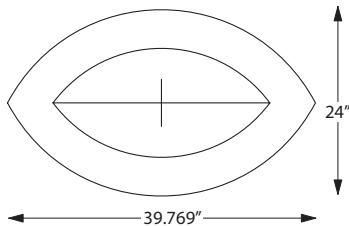

ROTATING TRIANGLE TOWER - AB2

\$949 (excludes graphics)

- 6 ft. 4 in. x 15 in.
- (3) 12" x 54" (up to 72") detachable graphic
- 25 lbs
- Motorized rotation
- Heavy corrugated carton or roto-molded case with wheels (additional cost)

OVAL BACKIT TOWER - AB4

\$949 (excludes graphics)

- 6 ft. 1 in. x 39 3/4 in. x 24 in.
- (2) 31" x 60" detachable backlit graphic
- (4) fluorescent lights
- 35 lbs
- Heavy corrugated carton or roto-molded case with wheels (additional cost)

SQUARE SWIVEL TOWER - AB5

\$869 (excludes graphics)

- 6 ft. 5 1/2 in. x 24 inches
- (4) 15 1/8" x 76" detachable graphic
- 44 lbs
- Heavy corrugated carton or roto-molded case with wheels (additional cost)