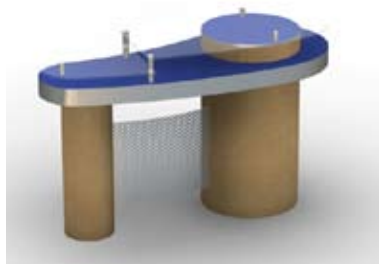

LTK - 1018: Counter Price: \$1,400

30" W x 19" D x 38" H

LTK - 1018 Counter:

- Attaches to back wall panels (backwall not included)
- Interior shelving options

LTK - 1012: Counter Price: \$3,200

30" W x 60" D x 42" H