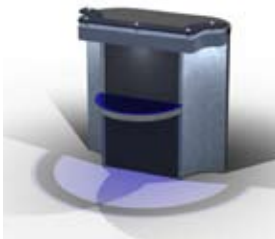

31" W x 40" D x 38" H

1. **LTK - 1125 Product Pedestal:**
2. Raised plex shelf
   - Product shelf with down lighting
   - Locking door and shelf

LTK - 1126: Tower Price: $4,700