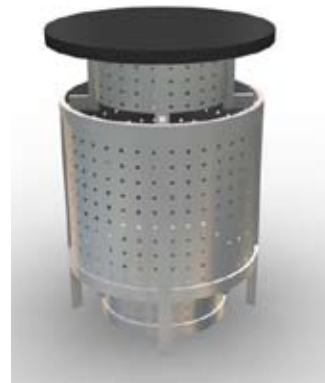

LTK - 1006 : Reception Counter Price: \$3,600

23" W x 46" D x 42" H

LTK - 1006 Reception Counter:

- Raised plex countertop
- Storage and shelving options
- Hundreds of laminate finishes

MOD - 1103: Pedestal Price: \$2,700