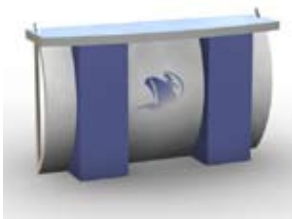

73" W x 20" D x 42" H

1. **MOD-1122 Counter:**
2. Tension fabric accents
   - Lightweight
   - Modular LT design

MOD - 1123: Reception Counter Price: $2,950