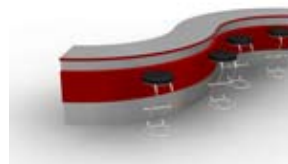

26" W x 177" D x 38" H

1. **LTK - 1124 Serpentine Counter:**
2. Modular design
   - (4) Locking doors
   - (1) Large shelf

*Chairs NOT included

LTK - 1125: Pedestal Price: $3,000