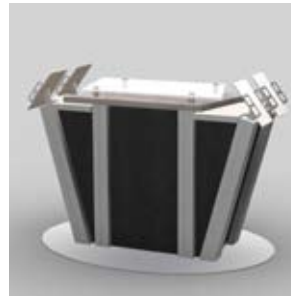

23" W x 56" D x 42" H

1. **MOD - 1166 Reception Counter:**
- (4) Literature shelves
  - Raised plex countertop
  - Locking door and shelf

MOD - 1167: Counter Price: $2,950