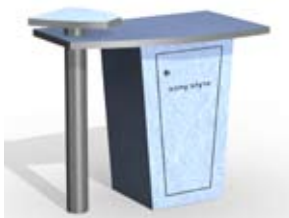

43" W x 26" D x 41" H

1. LTK - 1115 Counter:
2. Tiered countertop
   - Modular design
   - Locking door and shelf

LTK - 1116: Counter Price: $2,400