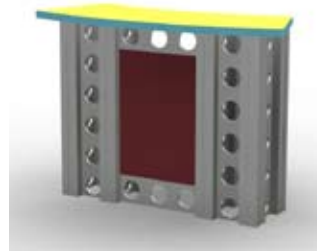

55" W x 23" D x 38" H

1. **MOD-1123 Reception Counter:**
2. Modul aluminum base
   - Open interior
   - Laminate countertop

MOD - 1124: Counter Price: $2,450