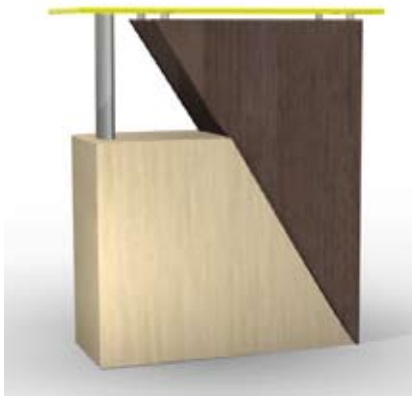

32" W x 15" D x 38" H

1. **MOD - 1107 Counter:**
2. Plex countertop
   - Hundreds of laminate finishes
   - Locking storage available

MOD - 1116: Counter Price: $3,100