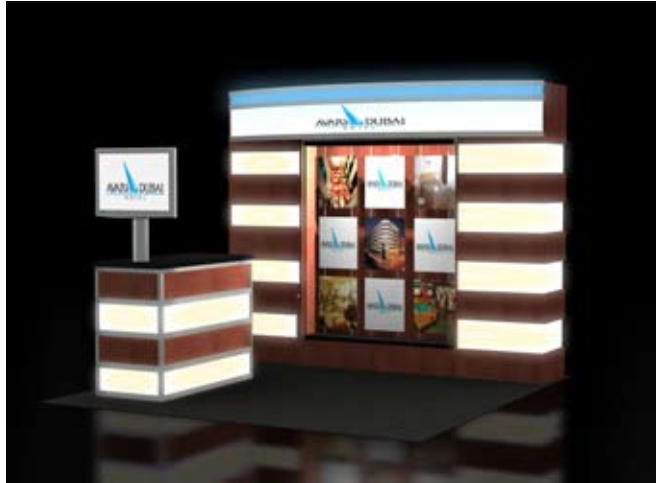

classic exhibits

euro It | HYBRIDS

Graphics NOT Included, except where indicated. Wire Management NOT Included.

LTK - 5001: 10' Euro LT Hybrid Kit

Price: \$18,000

LTK - 5001 Includes:

- Suspension Graphics System
- Backlit Plex Backwall
- Workstation with Locking Door and Shelf
- Backlit Header
- Lined and Jigged Crate With or Without Wheels