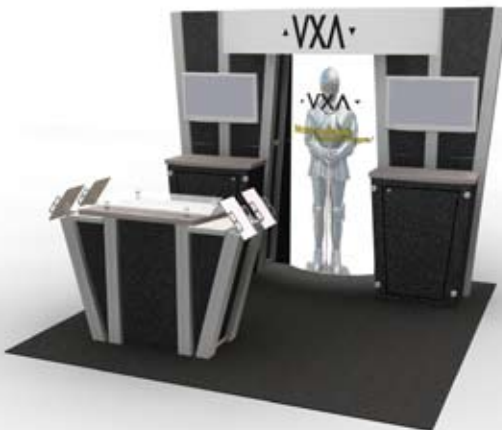

*Monitors and Monitor Mounts NOT Included

LTK - 5002: 10' Euro LT Hybrid Kit

LTK - 5002 Includes:

- LTK-1125 Counter with Product Shelf and Raised Plex Countertop
- Backlit Headers
- (12) Product Shelves
- Lined and Jigged Crate With or Without Wheels

*Monitors and Monitor Mounts NOT Included

Price: \$13,000

LTK - 5003: 10' Euro LT Hybrid Kit

Price: \$18,000

LTK - 5003 Includes:

- MOD-1166 Reception Counter with Raised Plex Counter
- (4) Modul Literature Holders
- Backlit Center Graphic NOT Included
- (2) LTK-1001 Pedestals with Locking Door and Shelf
- Non-backlit Header
- Lined and Jigged Crate With or Without Wheels