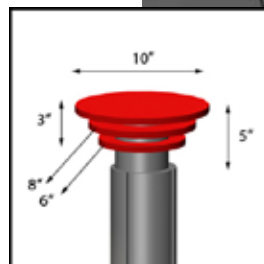

MOD - 705:
Acrylic, Sintra, or Laminated