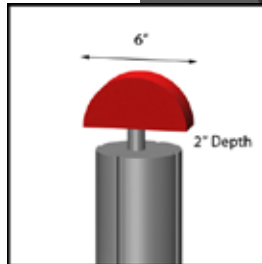

MOD - 709:
Laminated Wood