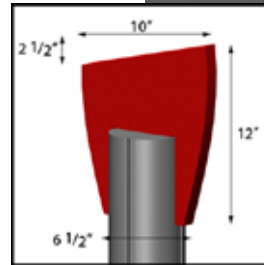

# visionary™ DESIGNS Finals

MOD - 700 Price: \$350 per set

**MOD - 700:**  
Laminated, Acrylic, or \*Powder Coat or Anodized Aluminum

MOD - 701 Price: \$350 per set

**MOD - 701:**  
Laminated, Acrylic, or \*Powder Coat or Anodized Aluminum