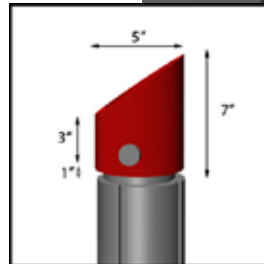

MOD - 703 Price: $400 per set

MOD - 703:
*Powder Coat or Anodized Aluminum

MOD - 704 Price: $350 per set