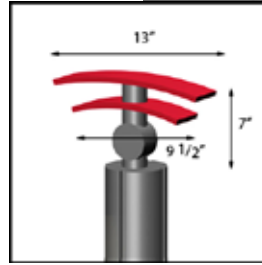

# visionary™ DESIGNS Finals

MOD - 706 Price: \$350 per set

**MOD - 706:**  
Laminated, Acrylic, or \*Powder Coat or Anodized Aluminum

MOD - 707 Price: \$400 per set

**MOD - 707:**  
Laminated, Acrylic, or \*Powder Coat or Anodized Aluminum