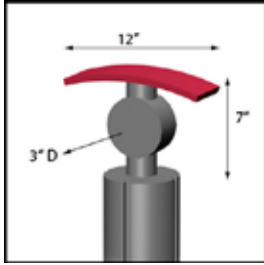

# visionary™ DESIGNS Finals

MOD - 700 Price: \$350 per set

**MOD - 700:**  
Laminated, Acrylic, or \*Powder Coat or Anodized Aluminum

MOD - 701 Price: \$350 per set

**MOD - 701:**  
Laminated, Acrylic, or \*Powder Coat or Anodized Aluminum