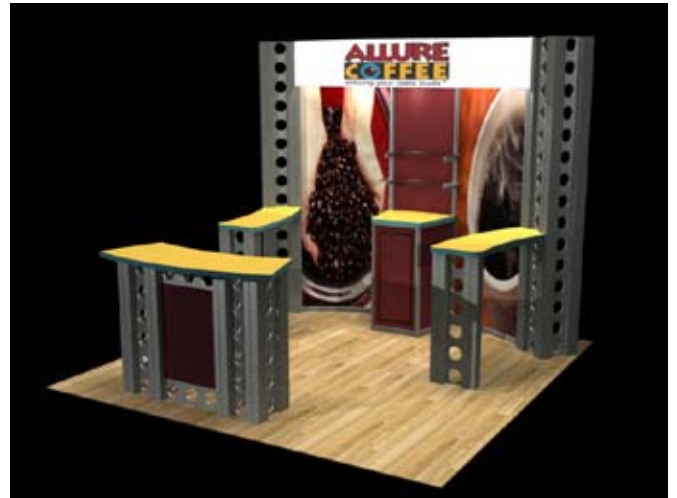

classic exhibits

visionary™ DESIGNS

VK - 1009: 10' Visionary Designs Kit

Price: $11,500

VK - 1009 Includes:

- MOD-1126 Counter with 1-sided Aero Tension Fabric Facade and Storage
- Curved Alcove w/ Laminated Sintra
- Wave Tension Fabric Canopy (Including Dye Sub Pillowcase)
- 4-color Dye Sub Fabric Backwall Graphic
- 2 - 50 Watt Halogen Clamp on Lights
- 3 - LT-550 Flat Panel System Case OR Crate on Wheels

VK - 1010: 10' Visionary Designs Kit

VK - 1010 Includes:

- 2 - Peninsula Counters
- MOD-1128 Backwall Counter
- MOD-1123 Reception Counter (not enclosed)
- Backlit Header
- 4-color Dye Sub Fabric Backwall Graphic
- 2 - Plex Shelves
- 4 - LT-550 Flat Panel System Case OR Crate on Wheels

Price: $15,000

VK - 1011: 10' Visionary Designs Kit

Price: $14,000

VK - 1011 Includes:

- 2 - Peninsula Counters
- 2 - MOD-1128 Freestyle Pedestals w/ Storage
- Backlit Header
- 4-color Dye Sub Fabric Backwall Graphic
- 2 - Plex Shelves
- 4 - LT-550 Flat Panel System Case OR Crate on Wheels