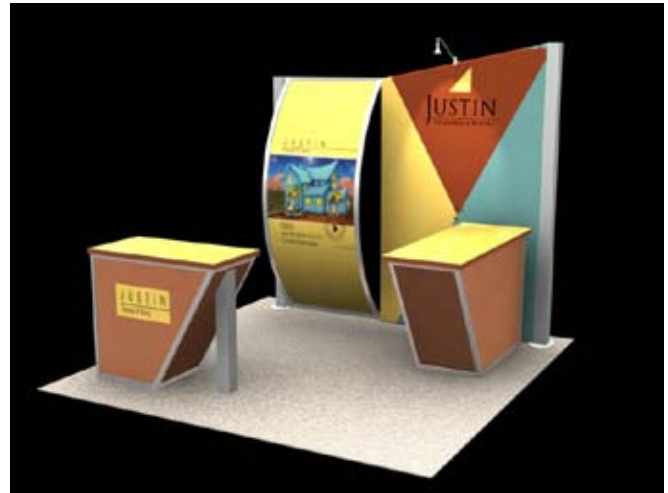

VK - 1006 Includes:

- MOD-1124 (modified) Peninsula Counter w/ Storage
- MOD-1125 Workstation w/ Freestyle Supports
- 4-color Dye Sub Fabric Backwall Graphic
- Aero Arch Tension Fabric Graphic
- 2 - 50 Watt Halogen Clamp on Lights
- Crate on Wheels

Price: $14,000

*Monitors and Monitor Mounts NOT Included

VK - 1007: 10' Visionary Designs Kit

VK - 1007 Includes:

- MOD-1124 (modified) Peninsula Counter w/ Storage
- MOD-1124 Freestanding Angle-cut Counter with Locking Storage
- 4-color Dye Sub Fabric Backwall Graphic
- Aero Arch Tension Fabric Graphic
- 2 - 50 Watt Halogen Clamp on Lights
- Crate on Wheels

Price: $14,500