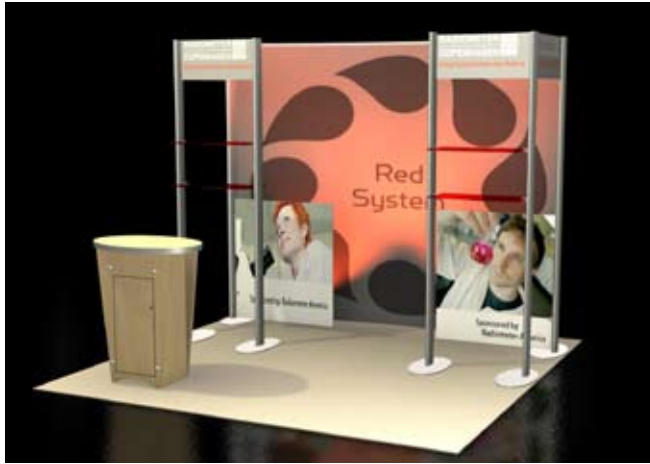

classic exhibits

visionary™ DESIGNS

VK - 1019: 10' Visionary Designs Kit

Price: $15,000

VK - 1019 Includes:

- LTK-1001 Tapered Counter with Storage
- 4-color Dye Sub Tension Fabric Backwall Graphic
- Tension Fabric Header
- 4 - Plex Shelves
- 3 - LT-550 Flat Panel System Case or (1) Crate on Wheels

VK - 5001: Island Visionary Designs Kit

VK - 5001 Includes:

- MOD-1104 Reception Counter
- Conference Room / Reception Area
- 4-color Dye Sub Tension Fabric Graphics
- 36" Round Conference Table
- 2 - Crate on Wheels

*Stools and Chairs NOT Included

Price: $44,000