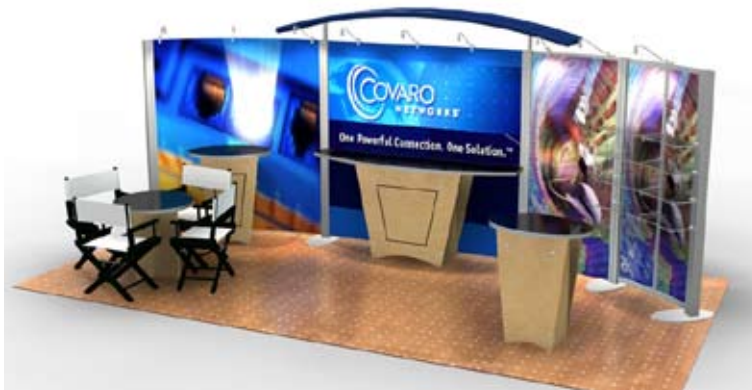

VK - 2032: 20' Visionary Designs Kit