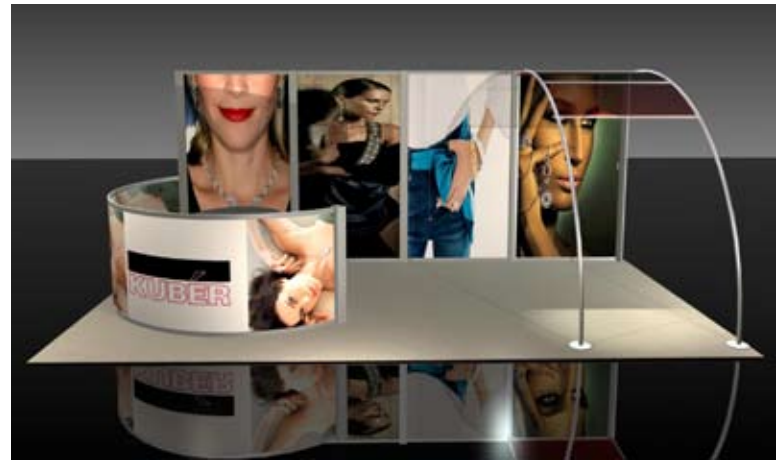

classic exhibits

visionary™ DESIGNS

VK - 2017: 20' Visionary Designs Kit

Price: $28,000

VK - 2017 Includes:

- MOD-1135 Workstation
- LTK-1012 Reception Counter
- 4-color Dye Sub Tension Fabric Backwall Graphic
- Graphic Hanging System
- 6 - 50 Watt Halogen Clamp on Lights
- 1 - Crate on Wheels

*Monitors and Monitor Mounts NOT Included
*Chairs and Table NOT Included
*Plex Graphics NOT Included

VK - 2018: 20' Visionary Designs Kit

VK - 2018 Includes:

- Large Conference Area
- 4-color Dye Sub Tension Fabric Backwall Graphic
- Plex Awning
- 5 - LT-550 Flat Panel System Case or (1) Crate on Wheels

Price: $24,500

VK - 1018: 10' Visionary Designs Kit

Price: $11,375

VK - 1018 Includes:

- Workstation Counter
- 2 - Tapered Sintra or Plex Panels
- Arched Tension Fabric Canopy (Including Dye Sub Fabric Pillowcase)
- 84" x 80" 4-color Dye Sub Tension Fabric Backwall Graphic (live area)
- MOD-1108 Counter
- 3 - 50 Watt Halogen Clamp on Lights
- Crate on Wheels