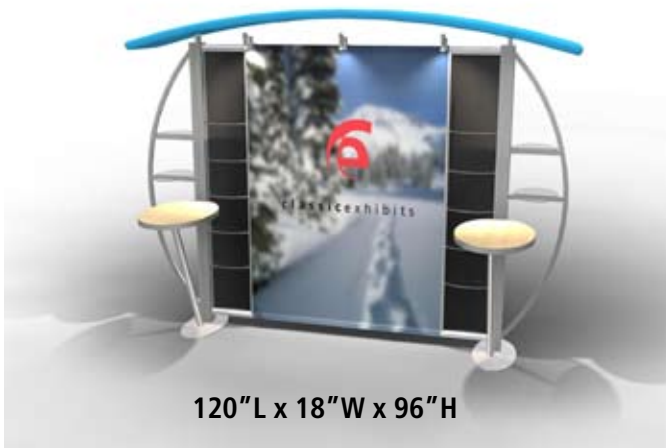

120" L x 18" W x 96" H

Price: $11,000 shipping wt: 265 / 400 lbs

VK - 1005 Includes:

- 2 Workstation Counters
- 2 Curved Aluminum Ends
- Arched Tension Fabric Canopy (Including Dye Sub Pillowcase)
- 51.5" x 82" 4-color Dye Sub Fabric Backwall Graphic (live area)
- 14 - Plex Shelves
- 3 - 50 watt Halogen Clamp on Lights
- 3 - LT-550 Flat Panel System Case OR Crate on Wheels