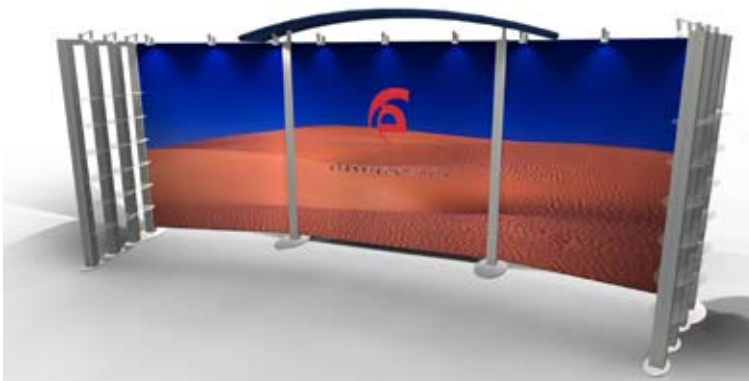

240"L x 18"W x 96"H

Price: $18,500 shipping wt: 350 / 500 lbs

VK - 2003 Includes:

- Arched Tension Fabric Canopy (Including Dye Sub Pillowcase)
- 2 - 72.5" x 80" 4-color Dye Sub Fabric Backwall Graphic (live area)
- 84" x 84" 4-color Dye Sub Fabric Backwall Graphic (live area)
- 15 - 50 watt Halogen Clamp on Lights
- 36 - Plex Shelves
- 3 - LT-550 Flat Panel System Case OR Crate on Wheels