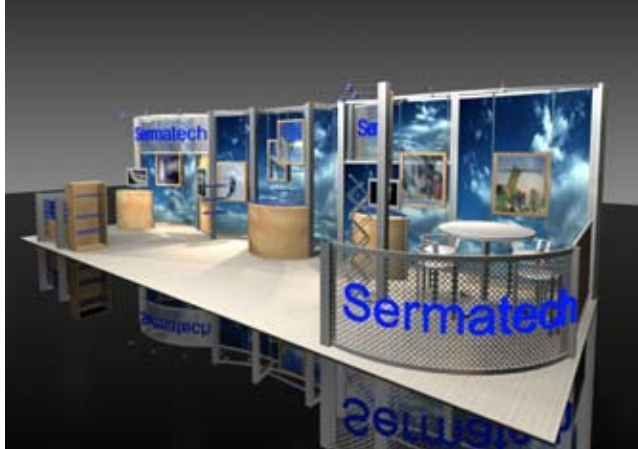

Price: \$14,500

VK - 2024: 20' Visionary Designs Kit

Price: \$35,000

VK - 2024 Includes:

- MOD-1102 Showcase
- Graphic Hanging System
- 4-color Dye Sub Tension Fabric Backwall Graphic
- Floating Lightboxes (without Graphics)
- 2 - Backwall Counters
- 5 - Plex Shelves
- Crate on Wheels

*Literature Racks NOT Included

*Monitors and Monitor Mounts NOT Included

*Dimensional Lettering NOT Included

classic exhibits

visionary™ DESIGNS

VK - 3001: 30' Visionary Designs Kit

Price: \$46,500

VK - 3001 Includes: