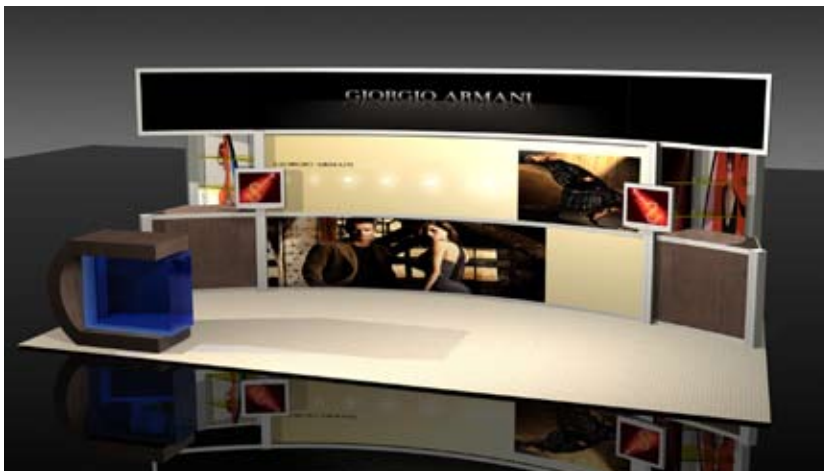

VK - 2011: 20' Visionary Designs Kit