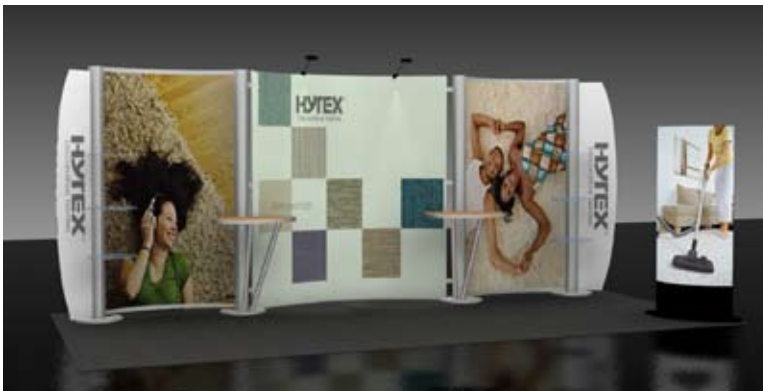

*Literature Racks NOT Included

*Monitors and Monitor Mounts NOT Included

*Table and Chairs NOT Included

VK - 2025: 20' Visionary Designs Kit

VK - 2025 Includes:

- Modified LTK-1002 Counter with Storage
- 6 - Large Plex Shelves
- 4-color Dye Sub Tension Fabric Backwall Graphic
- 3 - 50 Watt Halogen Clamp on Lights
- Crate on Wheels

Price: \$18,000

VK - 2026: 20' Visionary Designs Kit

Price: \$18,500

VK - 2026 Includes:

- 2 Workstation Counters
- Oval Backlit Beacon Tower (AB4)
- 6 - Plex Shelves
- 2 - Tapered Sintra or Plex Panels
- 4-color Dye Sub Tension Fabric Backwall Graphic
- 2 - 200 Watt Halogen Clamp on Lights
- 4 - LT-550 Flat Panel System Case or (1) Crate on Wheels