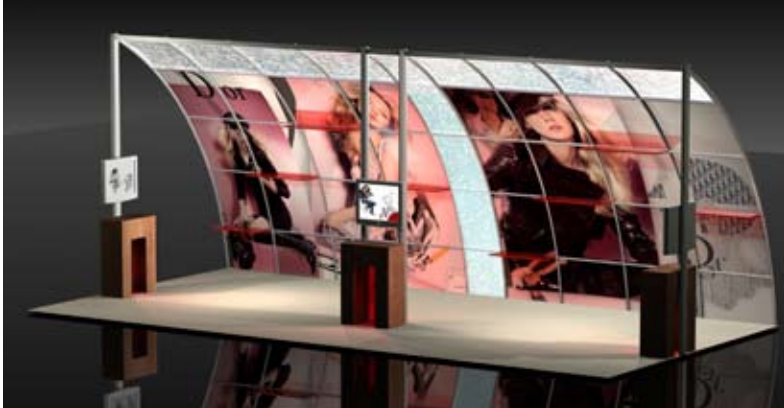

classic exhibits

visionary™ DESIGNS

VK - 2012: 20' Visionary Designs Kit

Price: $28,000

VK - 2012 Includes:

- 3 - MOD-1110 Counters
- Frosted Plex Ceiling and Vertical Accent
- 4-color Dye Sub Fabric Backwall Graphic
- Crate on Wheels

*Monitors and Monitor Mounts NOT Included

VK - 2005: 20' Visionary Designs Kit

VK - 2005 Includes:

- 2 - MOD-1122 LT Counters w/ Tension Fabric Accents
- MOD-1121 LT Counter w/ Tension Fabric Accent
- 2 - Aero Tension Fabric Taper-cut Backwalls
- 4-color Dye Sub Fabric Graphic with Uplighting
- Crate on Wheels

Price: $28,000