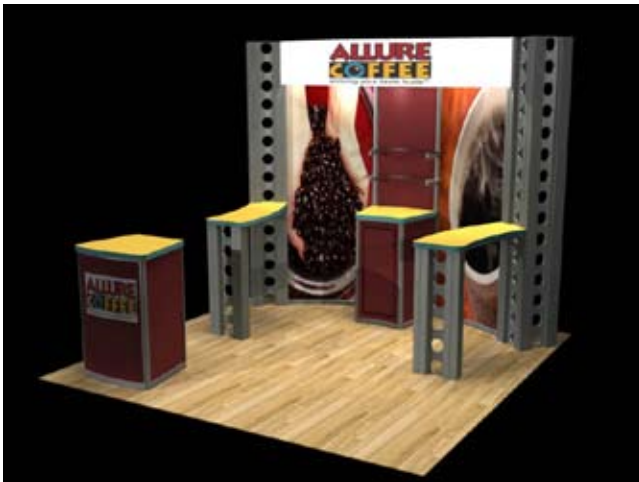

VK - 1011: 10' Visionary Designs Kit