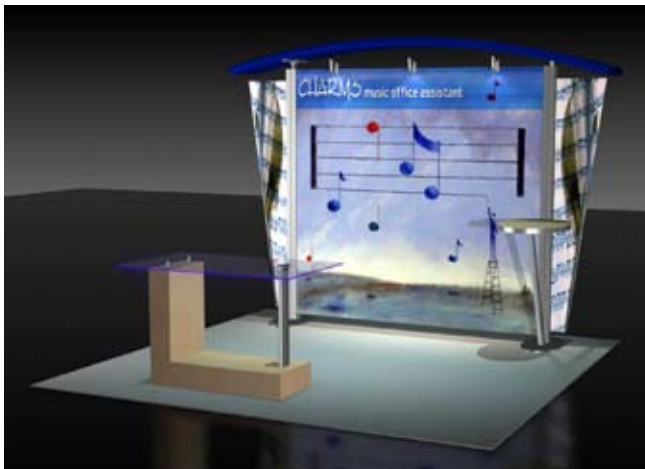

VK - 1018: 10' Visionary Designs Kit