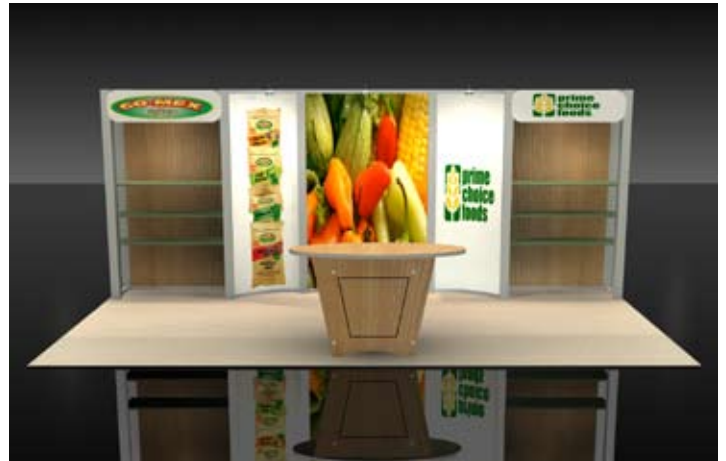

classic exhibits

visionary™ DESIGNS

VK - 3001: 30' Visionary Designs Kit

Price: $46,500

VK - 3001 Includes:

- MOD-1102 Showcase
- Graphic Hanging System
- 4-color Dye Sub Tension Fabric Backwall Graphic
- Perforated Metal Headers (without Dimensional Lettering)
- 3 - Backwall Counters
- 5 - Plex Shelves
- 3 - Crate on Wheels

*Literature Racks NOT Included

*Monitors and Monitor Mounts NOT Included

*Table and Chairs NOT Included

VK - 2025: 20' Visionary Designs Kit

VK - 2025 Includes:

- Modified LTK-1002 Counter with Storage
- 6 - Large Plex Shelves
- 4-color Dye Sub Tension Fabric Backwall Graphic
- 3 - 50 Watt Halogen Clamp on Lights
- Crate on Wheels

Price: $18,000

VK - 2026: 20' Visionary Designs Kit

Price: $18,500

VK - 2026 Includes:

- 2 Workstation Counters
- Oval Backlit Beacon Tower (AB4)
- 6 - Plex Shelves
- 2 - Tapered Sintra or Plex Panels
- 4-color Dye Sub Tension Fabric Backwall Graphic
- 2 - 200 Watt Halogen Clamp on Lights
- 4 - LT-550 Flat Panel System Case or (1) Crate on Wheels