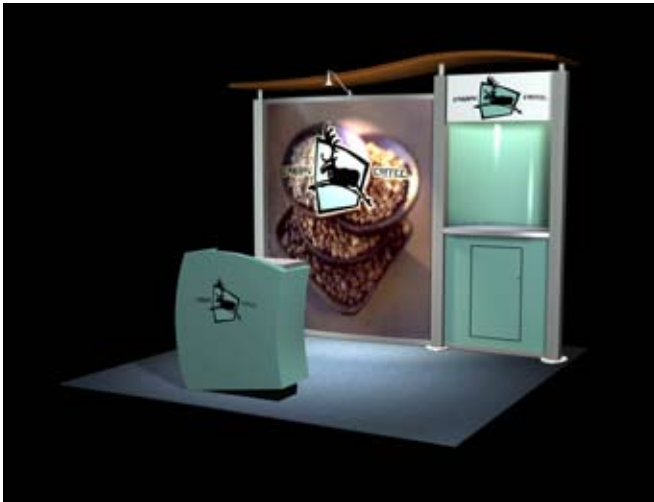

VK - 1008: 10' Visionary Designs Kit