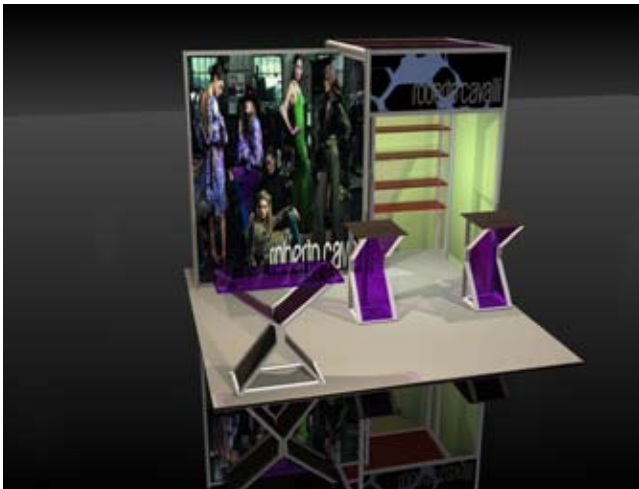

*Monitors and Monitor Mounts NOT Included

VK - 1015: 10' Visionary Designs Kit

VK - 1015 Includes:

- LTK-1019 Counter/Workstation
- MOD-1107 Counter
- Tension Fabric Header
- 4-color Dye Sub Fabric Backwall Graphic with Uplighting
- 4 - LT-550 Flat Panel System Case OR Crate on Wheels

*Monitors and Monitor Mounts NOT Included

Price: \$12,250

VK - 1016: 10' Visionary Designs Kit

Price: \$14,000

VK - 1016 Includes:

- 2 - MOD-1109 Pedestals
- MOD-1111 Counter
- Downlit Header
- 4-color Dye Sub Fabric Backwall Graphic
- 4 - Plex Shelves
- 4 - LT-550 Flat Panel System Case OR Crate on Wheels