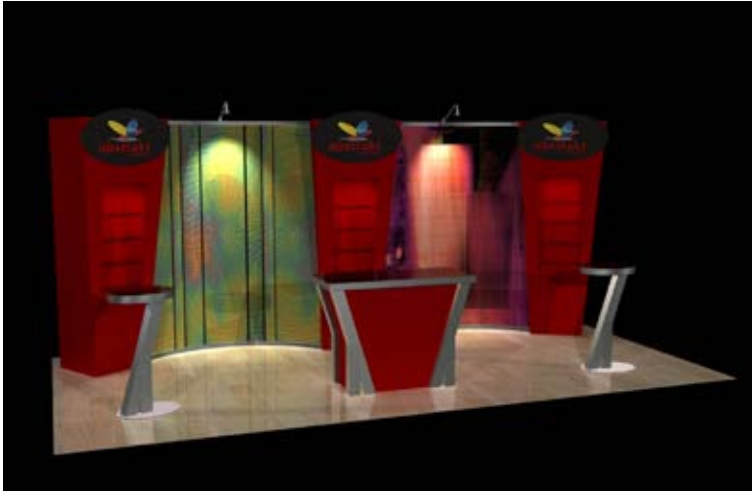

Price: \$10,500

VK-2013: 20' Visionary Designs Kit

Price: \$19,500

VK - 2013 Includes:

- 2 - LTK-1015 (modified) Tiered Pedestal
- 2 - Arched Tension Fabric Canopies (Including Dye Sub Pillowcases)
- 4-color Dye Sub Fabric Backwall Graphic
- Sintra inserts
- Crate on Wheels

classic exhibits

visionary™ DESIGNS

VK - 2007: 20' Visionary Designs Kit

Price: \$23,000

VK - 2007 Includes:

- 2 - Workstation Counters
- Reception Counter w/ Accents
- 3 - Shadowbox Display Cases w/ Downlighting
- 4-color Dye Sub Fabric Backwall Graphic
- 9 - Plex Shelves
- 2 - 50 Watt Halogen Clamp on Lights
- Crate on Wheels