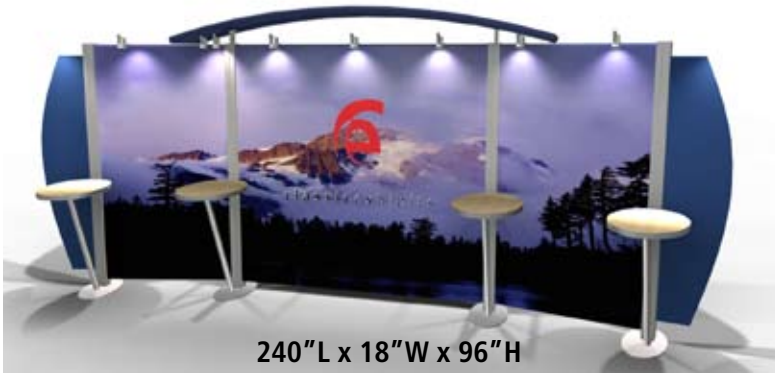

classicexhibits

visionary™ DESIGNS

VK - 2004: 20' Visionary Designs Kit

240"L x 18"W x 96"H

Price: $16,250 shipping wt: 265 / 400 lbs

VK - 2004 Includes:

- 4 Workstation Counters
- Arched Tension Fabric Canopy (Including Dye Sub Pillowcase)
- 2 - 60" x 80" 4-color Dye Sub Fabric Backwall Graphic (live area)
- 84" x 80" 4-color Dye Sub Fabric Backwall Graphic (live area)
- 7 - 50 watt Halogen Clamp on Lights
- 2 - Radius Plex Shelves or Sintra Inserts
- 3 - LT-550 Flat Panel System Case OR Crate on Wheels

VK - 1001: 10' Visionary Designs Kit

VK - 1001 Includes:

- 2 Workstation Counters
- 2 Tapered Sintra or Plex Panels
- Arched Tension Fabric Canopy (Including Dye Sub Pillowcase)
- 84" x 80" 4-color Dye Sub Fabric Backwall Graphic (live area)
- 3 - 50 watt Halogen Clamp on Lights
- 2 - LT-550 Flat Panel System Case OR Crate on Wheels

Price: $9400 shipping wt: 175 / 350 lbs