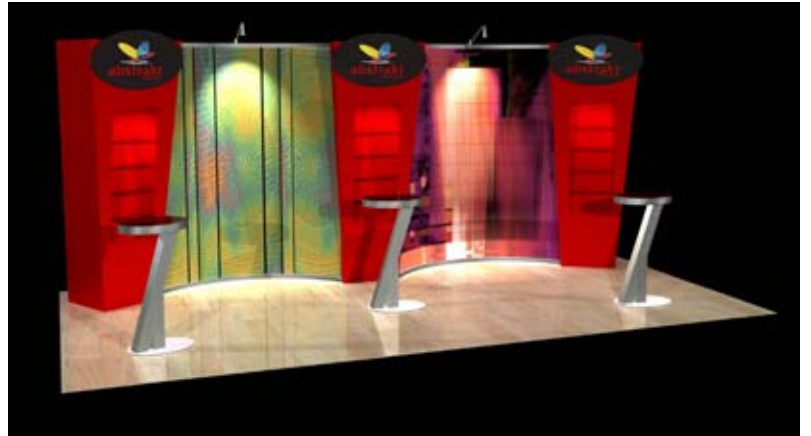

classic exhibits

visionary™ DESIGNS

VK - 2007: 20' Visionary Designs Kit

Price: $23,000

VK - 2007 Includes:

- 2 - Workstation Counters
- Reception Counter w/ Accents
- 3 - Shadowbox Display Cases w/ Downlighting
- 4-color Dye Sub Fabric Backwall Graphic
- 9 - Plex Shelves
- 2 - 50 Watt Halogen Clamp on Lights
- Crate on Wheels

VK - 2008: 20' Visionary Designs Kit

VK - 2008 Includes:

- 3 - Workstation Counters
- Reception Counter w/ Accents
- 3 - Shadowbox Display Cases w/ Downlighting
- 4-color Dye Sub Fabric Backwall Graphic
- 9 - Plex Shelves
- 2 - 50 Watt Halogen Clamp on Lights
- Crate on Wheels

Price: $22,000

VK - 1013: 10' Visionary Designs Kit

Price: $14,500

VK - 1013 Includes:

- 2 - MOD-1109 Pedestals
- Frosted Plex Ceiling
- 4-color Dye Sub Fabric Backwall Graphic
- 4 - Plex Shelves
- 3 - LT-550 Flat Panel System Case OR Crate on Wheels