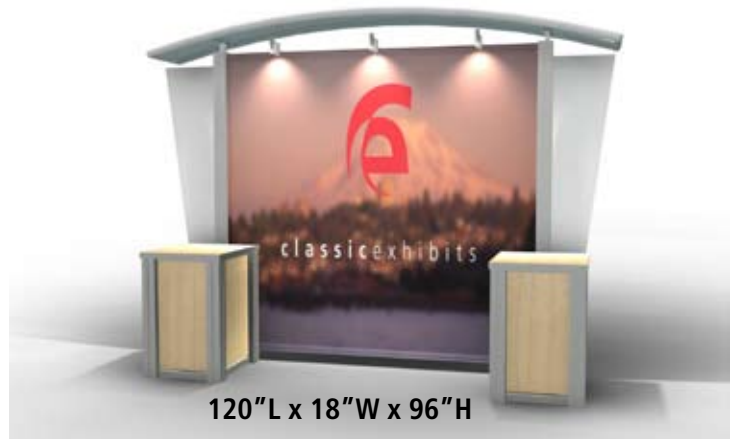

120" L x 18" W x 96" H

VK - 1005: 10' Visionary Designs Kit