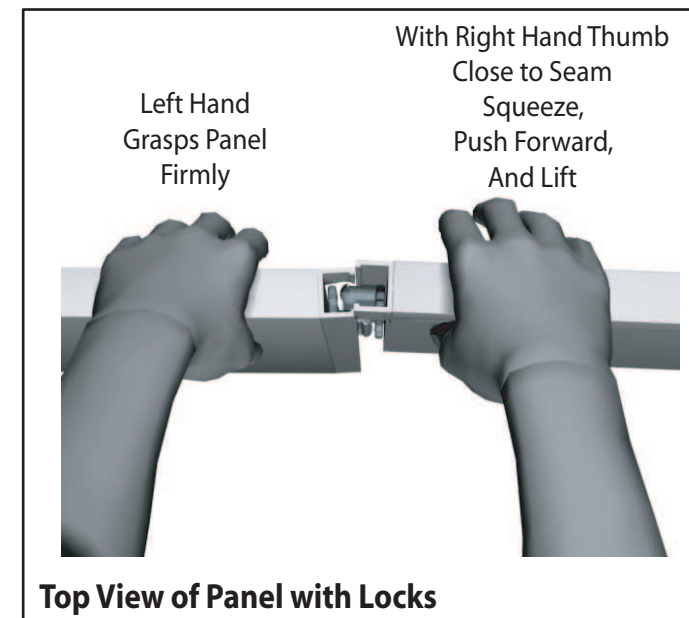

Level 1 = Blue
 Level 2 = Red
 Level 3 = Green
 Level 4 = Black

Color Code

The top clip is color coded to distinguish the level. The color coded clip also contains the numbered label

Each component has 2 clips, the lower clip is ALWAYS black..

Components connect together by aligning them and sliding downward connecting clips together.

Configurations are assembled from left to right, usually starting with #1 and following the numbered sequence.

The first level of components contains panel locks that are located at the top of the panel for extra stability and a seamless connection. When disassembling panels, twist top connection slightly and lift right panel upward.