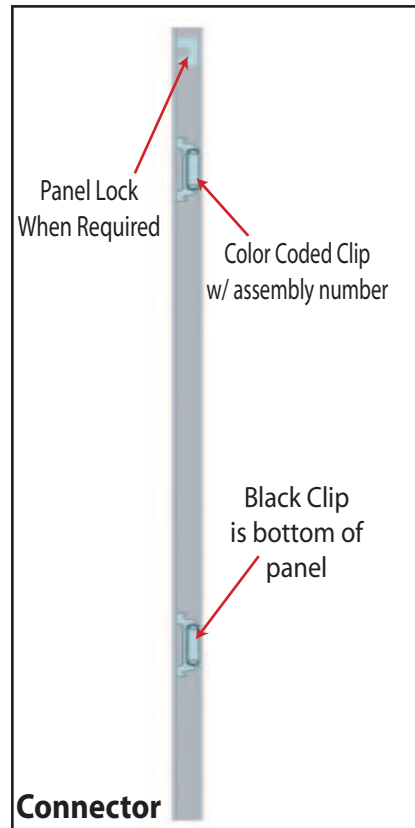

euro It

euro It | HYBRIDS

Euro LT Hybrids General Setup Instructions

Using Your Setup Instructions

The Euro LT Hybrids Setup Instructions are created specifically for your configuration. They are laid out sequentially in levels, including exploded views, and a logical series of detailed steps to assemble the main structure and components. We encourage you to study the instructions **before** attempting to assemble your exhibit.

Level 1 = Blue
 Level 2 = Red
 Level 3 = Green
 Level 4 = Black

Color Code

The top clip is color coded to distinguish the level. The color coded clip also contains the numbered label

Each component has 2 clips, the lower clip is ALWAYS black..

Components connect together by aligning them and sliding downward connecting clips together.

Configurations are assembled from left to right, usually starting with #1 and following the numbered sequence.

The first level of components contains panel locks that are located at the top of the panel for extra stability and a seamless connection. When disassembling panels, twist top connection slightly and lift right panel upward.