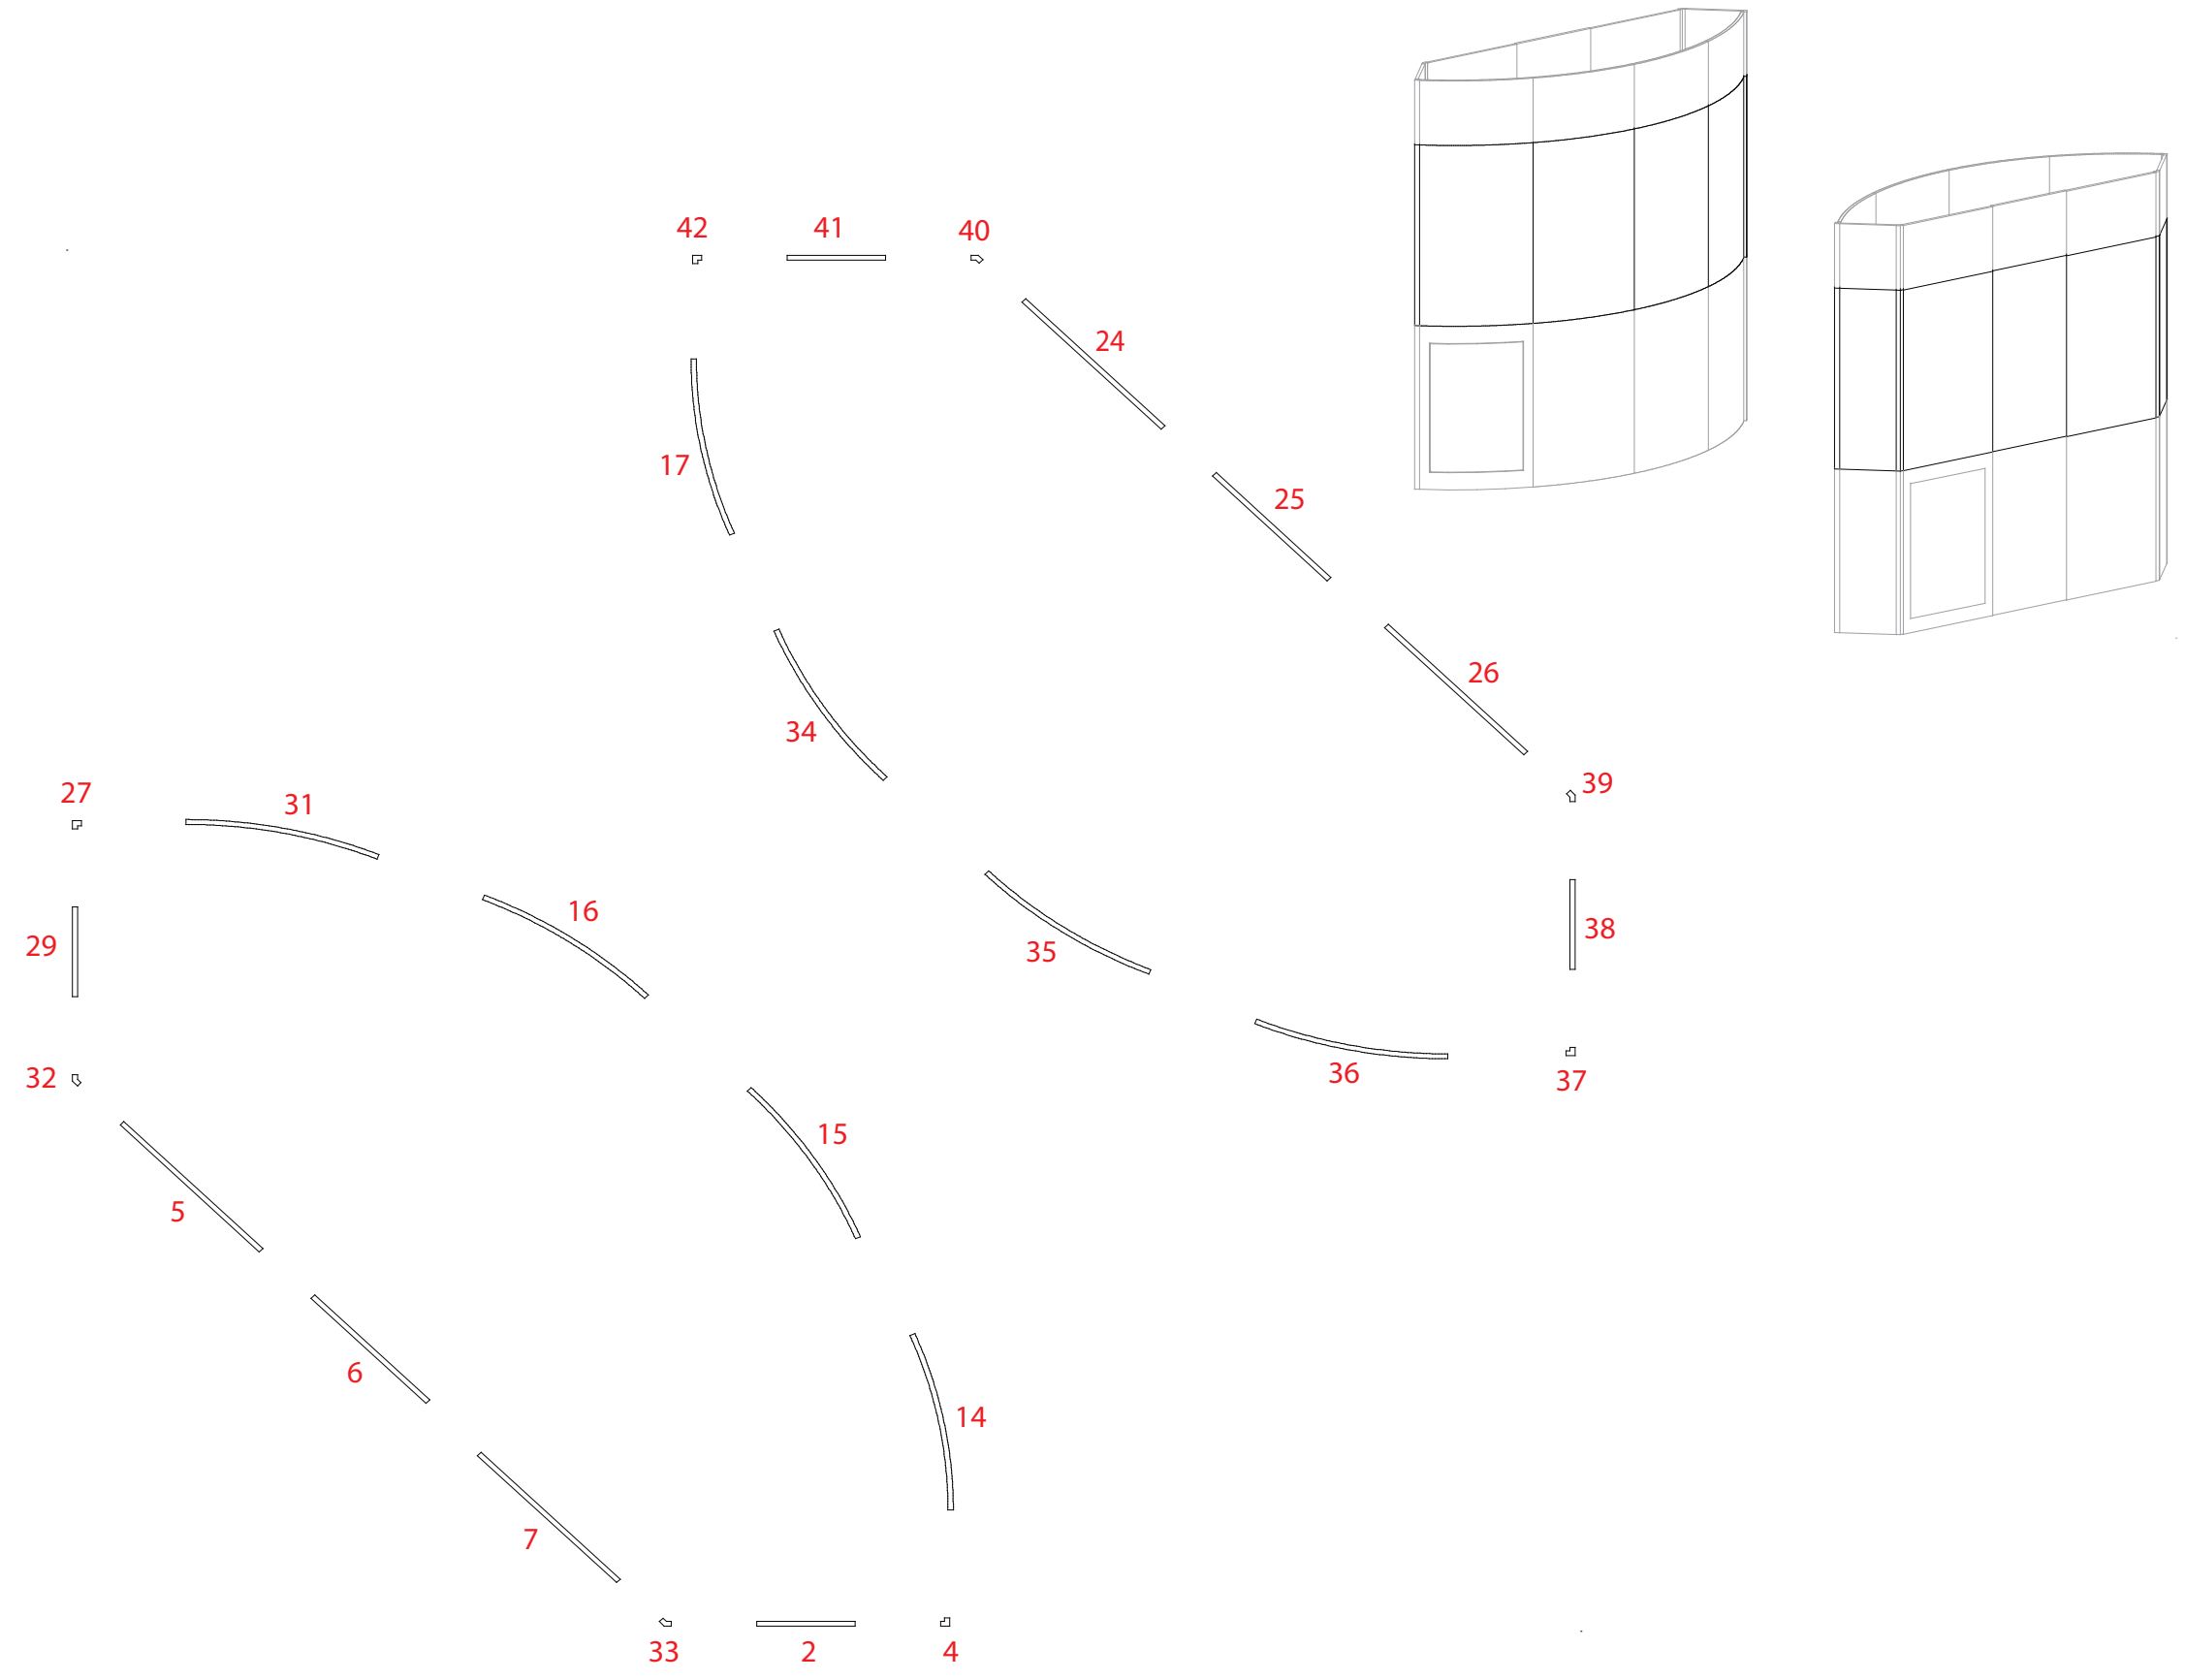

866.652.2100

Item Number	Description
2	11.5"w x 42"h Flat Panel
4	42"h 90° Connector
5	23"w x 42"h Flat Panel w/ Wood Core
6	19"w x 42"h Flat Panel w/ Wood Core
7	23"w x 42"h Flat Panel
14	57.5"r x 42"h Sixteenth Curve Panel
15	57.5"r x 42"h Sixteenth Curve Panel
16	57.5"r x 42"h Sixteenth Curve Panel
17	57.5"r x 42"h Sixteenth Curve Panel
24	23"w x 42"h Flat Panel
25	19"w x 42"h Flat Panel w/ Wood Core
26	23"w x 42"h Flat Panel w/ Wood Core
27	42"h 90° Connector
29	11.5"w x 42"h Flat Panel
31	57.5"r x 42"h Sixteenth Curve Panel
32	42"h Flex Connector
33	42"h Flex Connector
34	57.5"r x 42"h Sixteenth Curve Panel
35	57.5"r x 42"h Sixteenth Curve Panel
36	57.5"r x 42"h Sixteenth Curve Panel
37	42"h 90° Connector
38	11.5"w x 42"h Flat Panel
39	42"h Flex Connector
40	42"h Flex Connector
41	11.5"w x 42"h Flat Panel
42	42"h 90° Connector