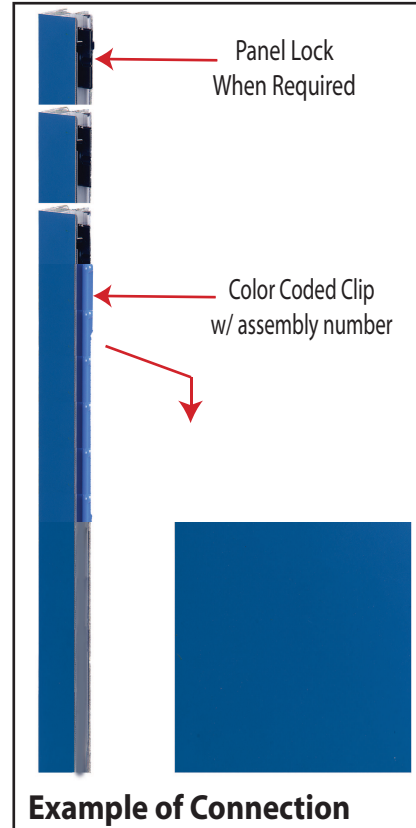

Level 1 = Blue
 Level 2 = Red
 Level 3 = Green
 Level 4 = Black

Color Code

The top clip is color coded to distinguish the level. The color coded clip also contains the numbered label

Each component has 2 clips, the lower clip is ALWAYS black..

Components connect together by aligning them and sliding downward connecting clips together.

Configurations are assembled from left to right, usually starting with #1 and following the numbered sequence.