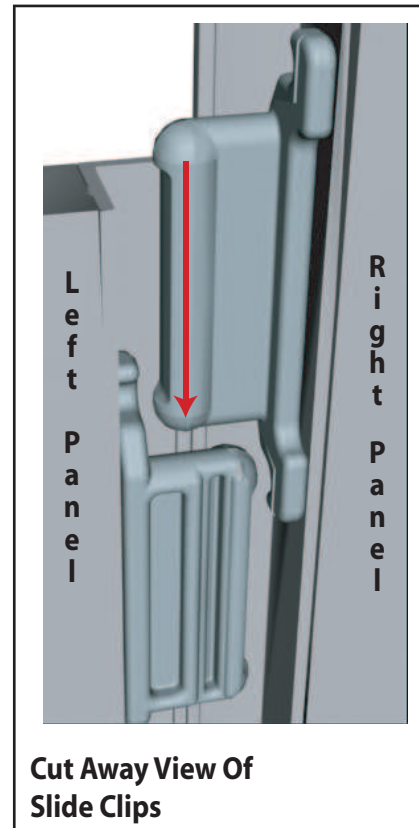

euro It

euro It | HYBRIDS

Euro LT Hybrids General Setup Instructions

Using Your Setup Instructions

The Euro LT Hybrids Setup Instructions are created specifically for your configuration. They are laid out sequentially in levels, including exploded views, and a logical series of detailed steps to assemble the main structure and components. We encourage you to study the instructions **before** attempting to assemble your exhibit.

Level 1 = Blue
 Level 2 = Red
 Level 3 = Green
 Level 4 = Black

Color Code

The top clip is color coded to distinguish the level. The color coded clip also contains the numbered label

Each component has 2 clips, the lower clip is ALWAYS black..

Components connect together by aligning them and sliding downward connecting clips together.

Configurations are assembled from left to right, usually starting with #1 and following the numbered sequence.

The first level of components contains panel locks that are located at the top of the panel for extra stability and a seamless connection. When disassembling panels, twist top connection slightly and lift right panel upward.