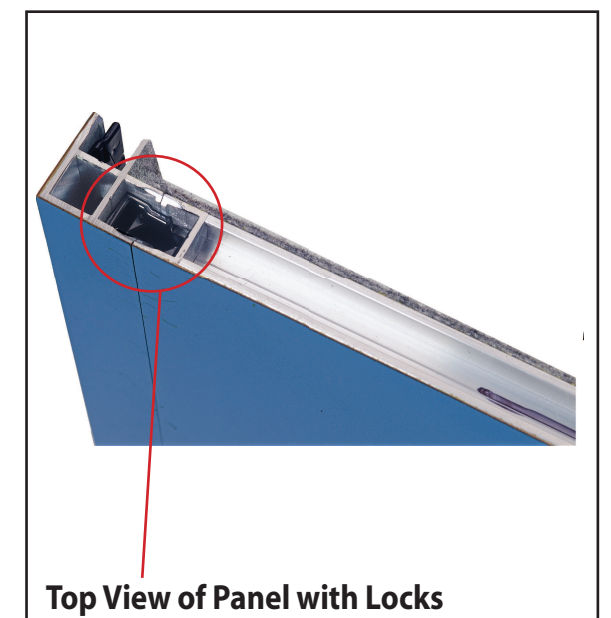

Level 1 = Blue
 Level 2 = Red
 Level 3 = Green
 Level 4 = Black

Color Code

The top clip is color coded to distinguish the level. The color coded clip also contains the numbered label

Each component has 2 clips, the lower clip is ALWAYS black..

Components connect together by aligning them and sliding downward connecting clips together.

Configurations are assembled from left to right, usually starting with #1 and following the numbered sequence.

The first level of components contains panel locks that are located at the top of the panel for extra stability and a seamless connection. When disassembling panels, twist top connection slightly and lift right panel upward.