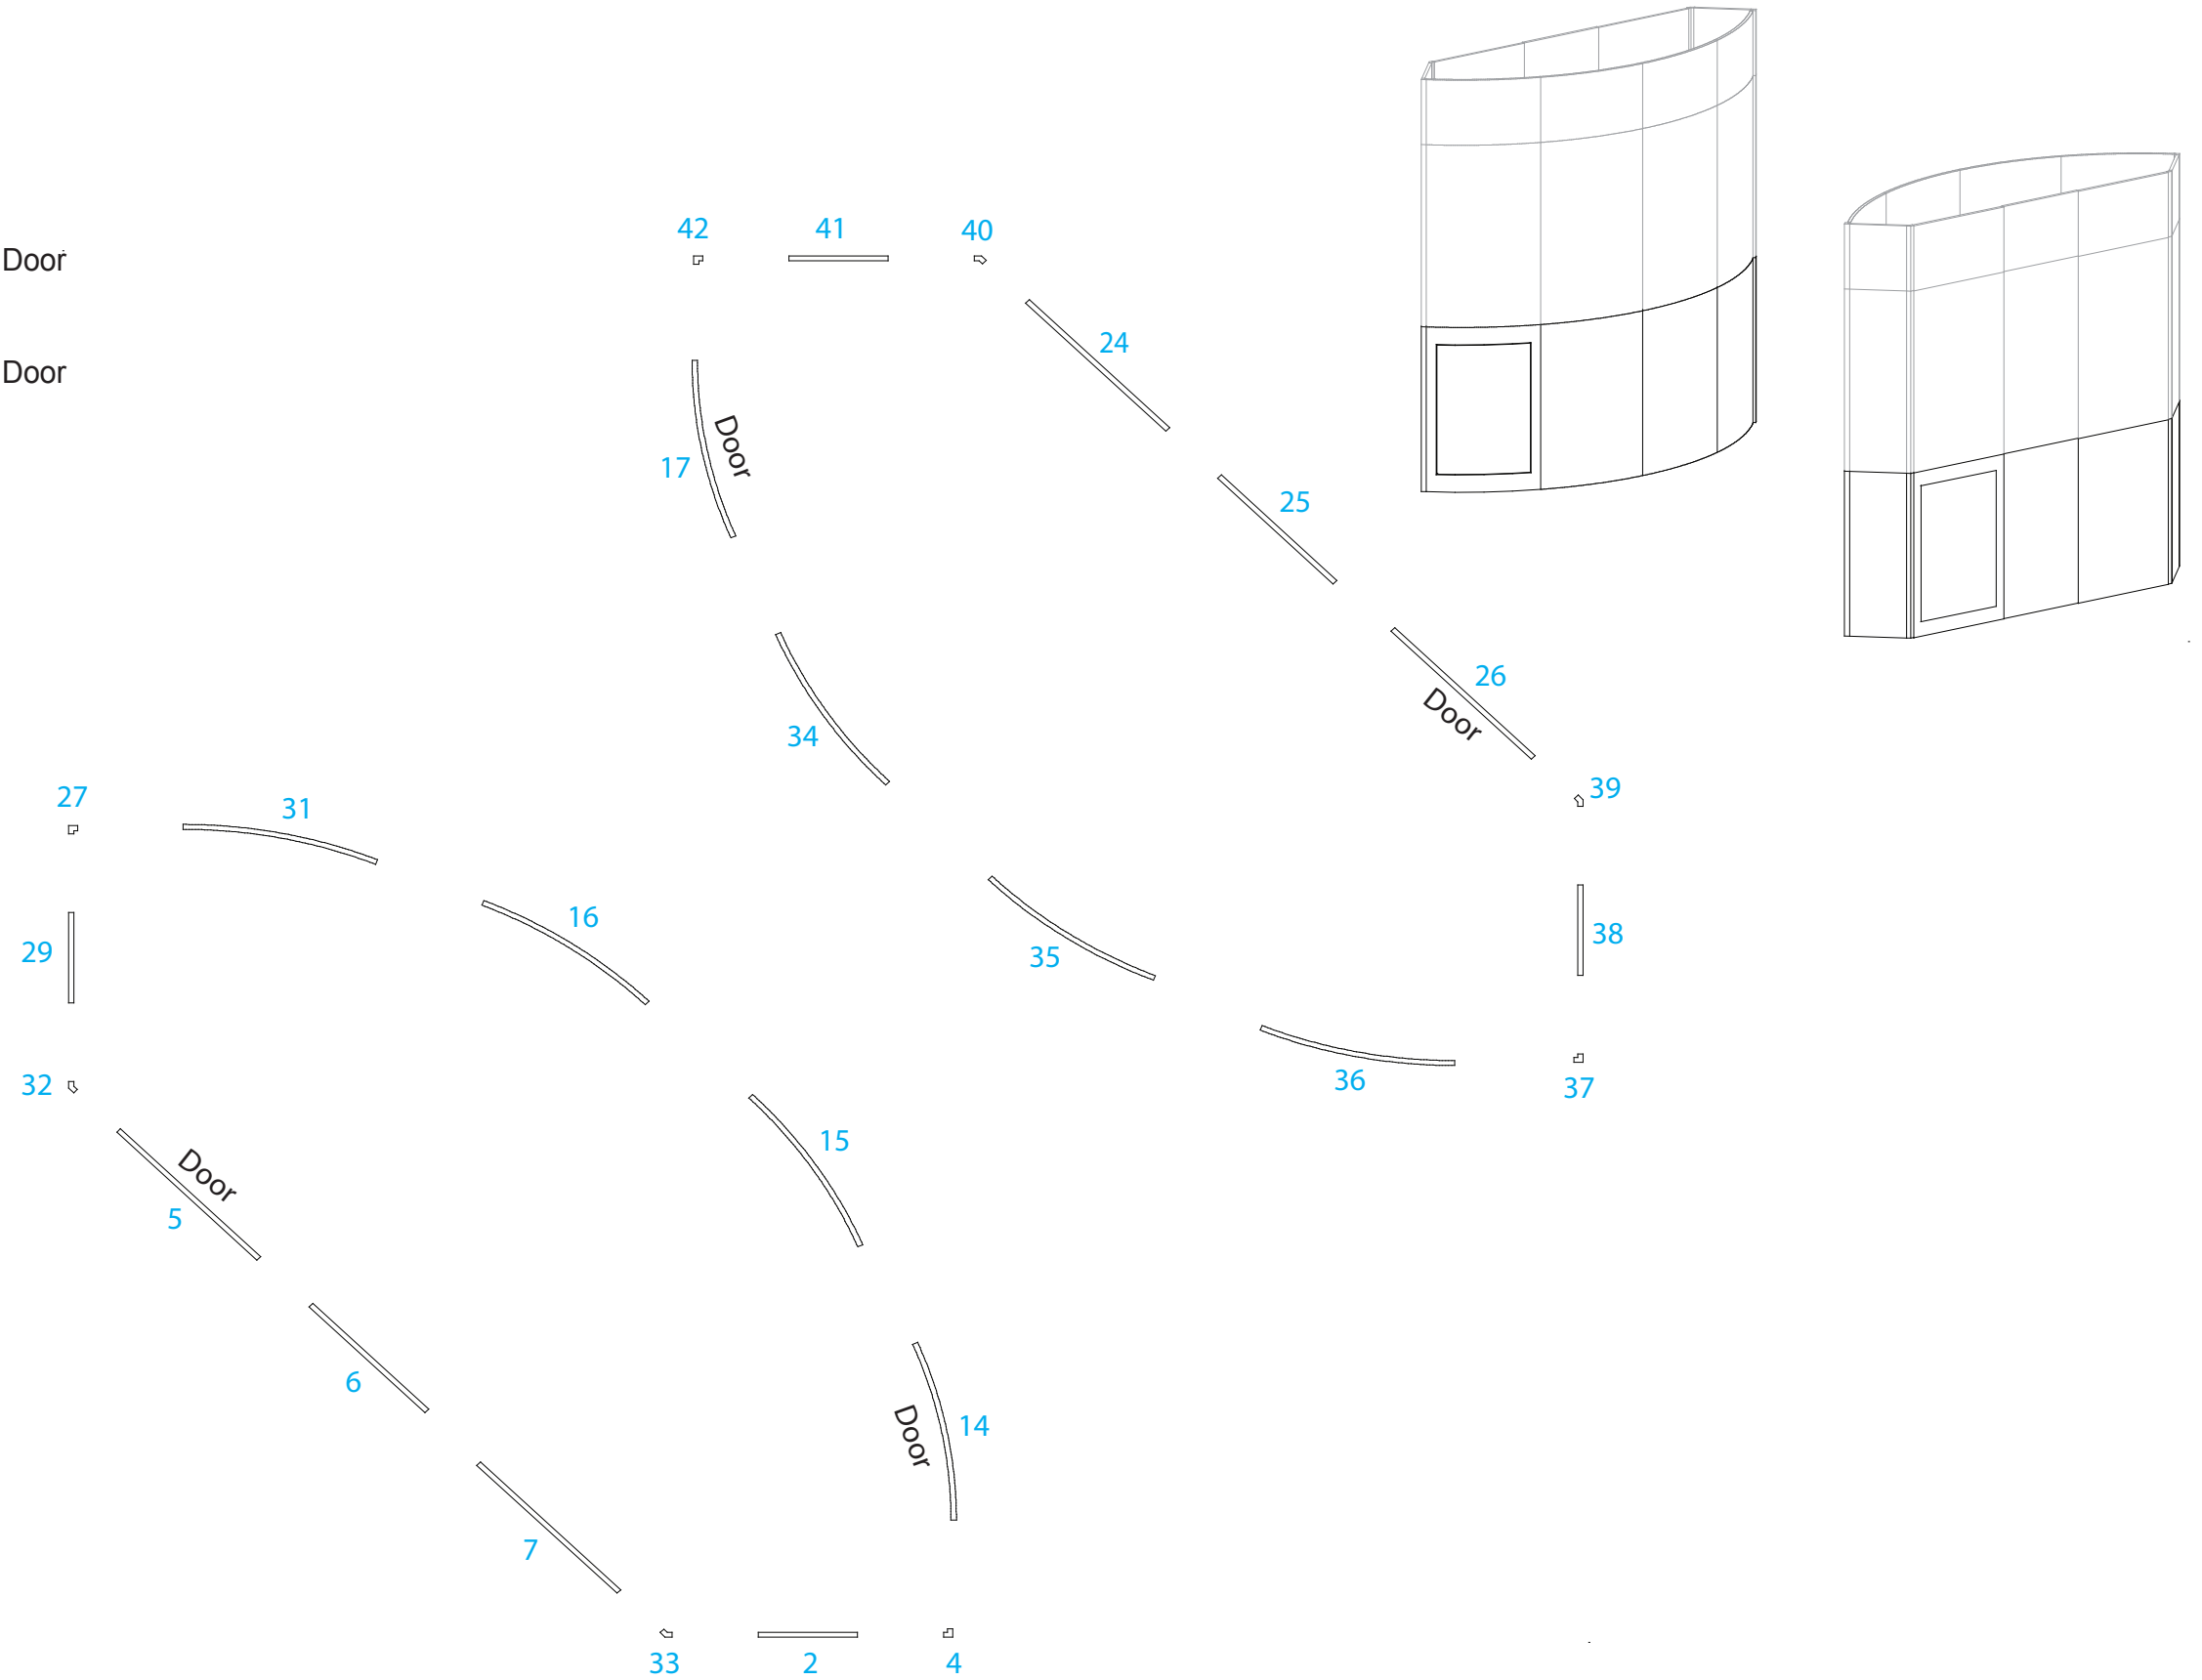

866.652.2100

Item Number	Description
2	11.5"w x 38"h Flat Panel
4	38"h 90° Connector
5	23"w x 38"h Flat Panel w/ Door
6	19"w x 38"h Flat Panel
7	23"w x 38"h Flat Panel
14	57.5"r x 38"h Sixteenth Curve Panel w/ Door
15	57.5"r x 38"h Sixteenth Curve Panel
16	57.5"r x 38"h Sixteenth Curve Panel
17	57.5"r x 38"h Sixteenth Curve Panel w/ Door
24	23"w x 38"h Flat Panel
25	19"w x 38"h Flat Panel
26	23"w x 38"h Flat Panel w/ Door
27	38"h 90° Connector
29	11.5"w x 38"h Flat Panel
31	57.5"r x 38"h Sixteenth Curve Panel
32	38"h Flex Connector
33	38"h Flex Connector
34	57.5"r x 38"h Sixteenth Curve Panel
35	57.5"r x 38"h Sixteenth Curve Panel
36	57.5"r x 38"h Sixteenth Curve Panel
37	38"h 90° Connector
38	11.5"w x 38"h Flat Panel
39	38"h Flex Connector
40	38"h Flex Connector
41	11.5"w x 38"h Flat Panel
42	38"h 90° Connector