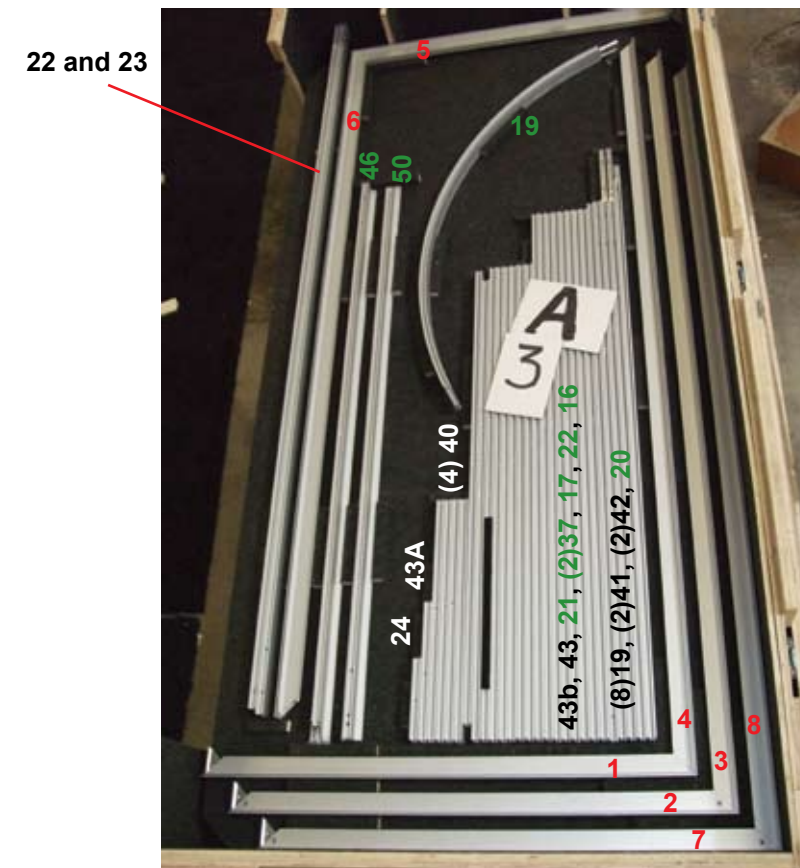

CRATE 1

Level 1

Level 2

Level 3

Level 4

Level 5

Side Compartment

visionary™ IDESIGNS

WHEN DISASSEMBLING ALUMINUM EXTRUSION, TIGHTEN ALL SETSCREWS AND LOCKS TO PREVENT LOSS DURING SHIPPING

### CRATE 2

Level 1

Level 2

Level 3

Level 4

Level 5

WHEN DISASSEMBLING ALUMINUM EXTRUSION, TIGHTEN ALL SETSCREWS AND LOCKS TO PREVENT LOSS DURING SHIPPING