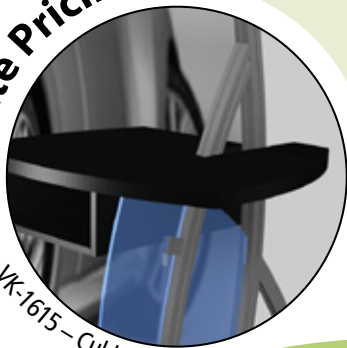

Standard Options	
MOD-550 large Roto Molded Shipping Case w/ Wheels	$375
MOD-550 Large Roto Molded Shipping case w/ Custom Foam Jigging	$510
MOD-580 Small Wood Crate (Carpeted & Jigged)	$1500 (minus case credits)

Powder Coating $750 (Color and/or RAL #):

- White
- Black
- Silver
- Yellow (RAL 1032)
- Red (RAL 3013)
- Blue (RAL 5007)
- Green (RAL 6021)

* Silver is the standard finish unless noted otherwise

* Custom powder coat colors: Add 3 business days to production and $750 retail per color.

Standard Sintra Colors:

- Black
- White
- Grey
- Blue

Standard Acrylic Colors:

- Frosted Satin Ice
- Light Grey Smoked 2064
- Yellow 2208 (PMS Yellow C)
- Amber 2422 (PMS 151)
- Blue 2069 (PMS 2995)

Laminate Pricing

VK-1615 - Cubby

Laminates	Retail
• Black Matte – Pionite • Hardrock Maple – Pionite • Silver Alu Metalx – Nevamar	
Optional Matte Laminates	$500
Custom Laminates	call for quote

classicexhibits