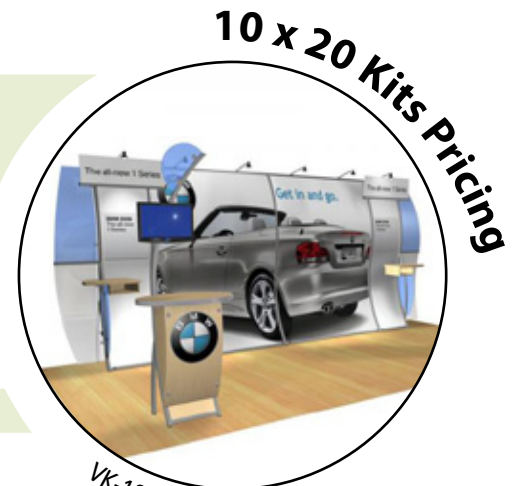

10 x 10 Kits Pricing

VK-1507 – Helio

10' x 10' Kits—Includes Case(s), Lights, Wing(s), Monitor Mounts & Graphics (as shown)

	Retail
VK-1500 – Ava	\$5200
VK-1501 – Bella	\$5800
VK-1502 – Clio	\$7645
VK-1503 – Dia	\$6195
VK-1504 – Elsa	\$8005
VK-1505 – Fleur	\$8005
VK-1506 – Gia	\$8190
VK-1507 – Helio	\$6420
VK-1508 – Issa	\$8255
VK-1509 – Juno	\$8680
VK-1510 – Kira	\$5210
VK-1511 – Lanora	\$6295
VK-1512 – Mirabelle	\$8140
VK-1513 – Nina	\$8315
VK-1514 – Olga	\$7702
VK-1515 – Prudence	\$6582
VK-1516 – Quinton	\$8860

10' x 20' Kits—Includes Case(s), Lights, Wing(s), Monitor Mounts & Graphics (as shown)

	Retail
VK-1800 – Anna Bella	\$12,840
VK-1801 – Ben Jamin	\$16,530
VK-1802 – Cae Lynne	\$17,590
VK-1803 – Dolores Joyce	\$22,850
VK-1804 – Elsie Anne	\$20,485
VK-1805 – Fiona Mae	\$18,625

VK-1802 – Cae Lynne

Table Tops

Table Top Kits — Includes Case & Graphics (as shown)		Retail
VK-1400 (see DM-0460)	Perfect 10 Table Top A	\$2000
VK-1401 (see DM-0459)	Perfect 10 Table Top B	\$2230
VK-1402 (see DM-0458)	Perfect 10 Table Top C	\$2200

Banner Station Pricing

VK-1703 – Version D

Banner Stations— Includes Case, Monitor Mount & Graphics (as shown)	Retail
VK-1700 – Perfect 10 Banner Station A	\$2315
VK-1701 – Perfect 10 Banner Station B	\$2455
VK-1702 – Perfect 10 Banner Station C	\$2590
VK-1703 – Perfect 10 Banner Station D	\$2815
VK-1704 – Perfect 10 Banner Station E	\$3200