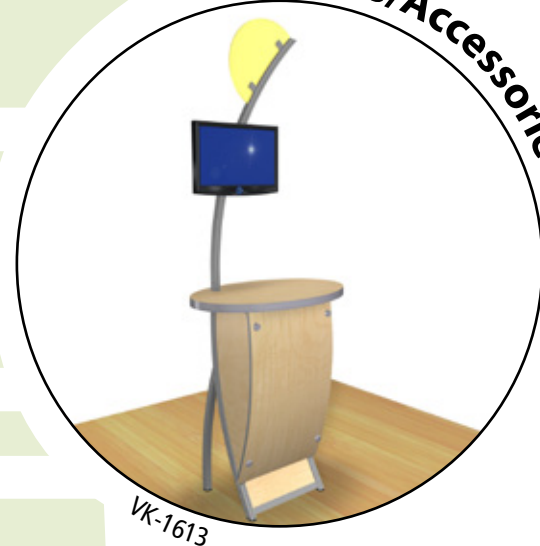

Pedestals/Accessories Pricing

*Pedestal/Workstations have a door with lock and key (not an option w/o)
Monitor Mounts included where monitor shown