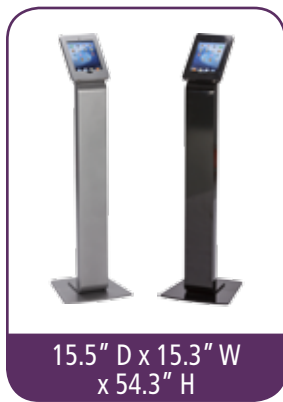

iPAD PORTRAIT

(Fixed Portrait Position)

Locking Clamshell Frame | Cord Management | Silver or Black Powder-coat Finish
Aluminum and Steel Construction | Fits iPad 2, 3, & 4 | Graphic Options

\$445
retail

save **\$50**
order before **July 30**
\$495 reg. price

FEATURES

OPTIONS

PACKAGING: Standard - Corrugated Packaging with Foam Inserts or Optional - Roto-molded Case with Wheels

ASSEMBLY: (4) Components (Philips head screwdriver included)

INCLUDES: Internal 4 Outlet Power Strip with 5 ft. 6 in. Cord