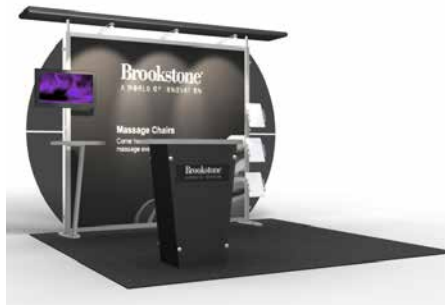

VK-1105 | Visionary Designs

VK-1008 | Visionary Designs

VK-1115 | Visionary Designs

VK-1044 | Visionary Designs

VK-1332 | Visionary Designs

VK-1028 | Visionary Designs

VK-1309 | SEGUE

VK-1059 | Visionary Designs

SOLUTIONS UNDER \$18K

VK-1329 | Visionary Designs

VK-1901 | SEGUE

VK-1800 | Perfect 20

VK-2114 | Sacagawea

VK-2939 | SEGUE Lightbox

VK-2965 | Visionary Designs

MOD-1606 | SEGUE Two-Sided Lightbox