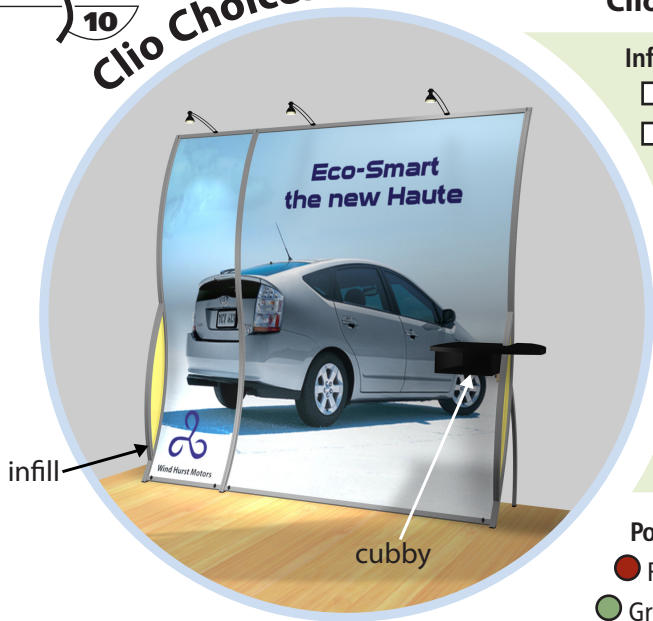

Perfect 10
Clio Choices

Classic Job # _____

Clio – VK-1502 Choices

Infills: (select one substrate and one corresponding color)

- Sintra Blue Black White Grey
- Acrylic Amber 2422 Blue 2069 Yellow 2208
- Frosted Light Smoke

- Red (RAL 3013) Blue (RAL 5007)
- Green (RAL 6021) White

Pedestal – VK-1601 or VK-1602 Choices:

Pedestal: (select one)

- VK-1601 (square top)
- VK-1602 (oval top)

Sides: (select one substrate and one corresponding color)