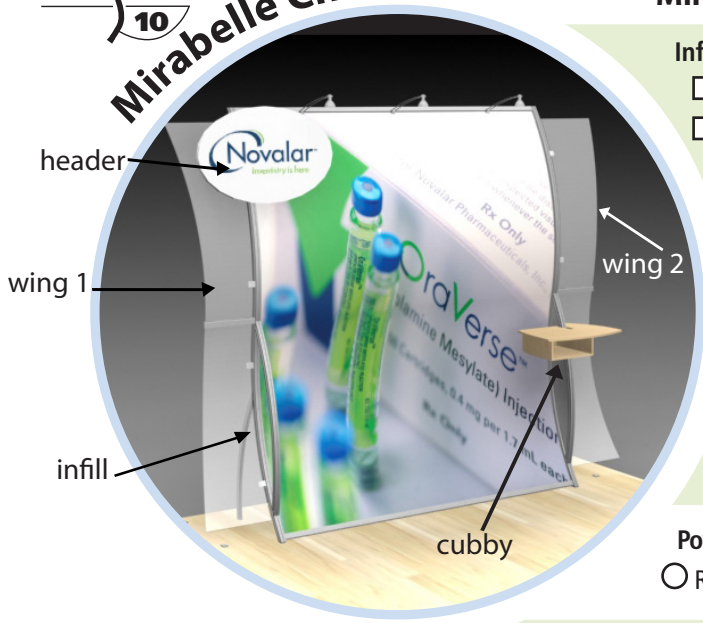

Perfect
10

Mirabelle Choices

Mirabelle – VK-1512 Choices

Infills: (select one substrate and one corresponding color)

- Sintra Blue Black White Grey
 Acrylic Amber 2422 Blue 2069 Yellow 2208
 Frosted Light Smoke