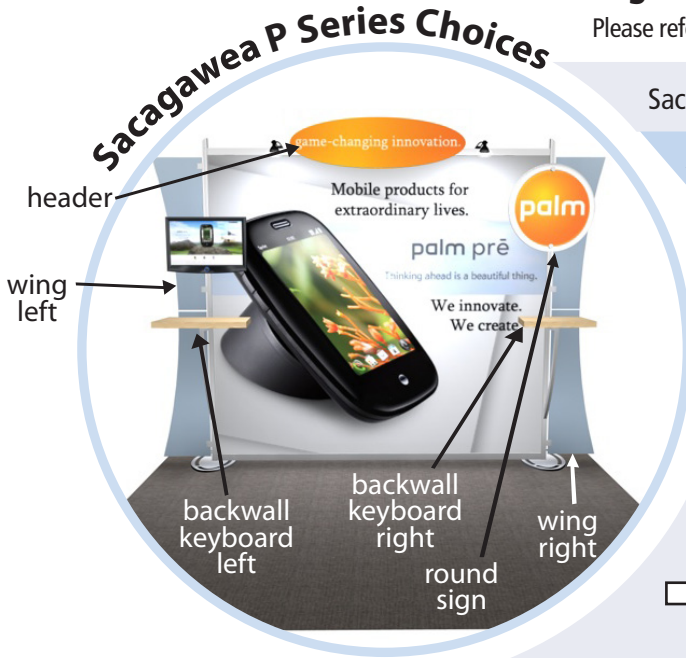

Sacagawea P Series Portable Hybrid Displays

Please refer to the **specific** 10 foot or 20 foot **kit** for **available options**.

Sacagawea Portable Hybrid Display Kit # _____

Aluminum Extrusion Frame (Select One)