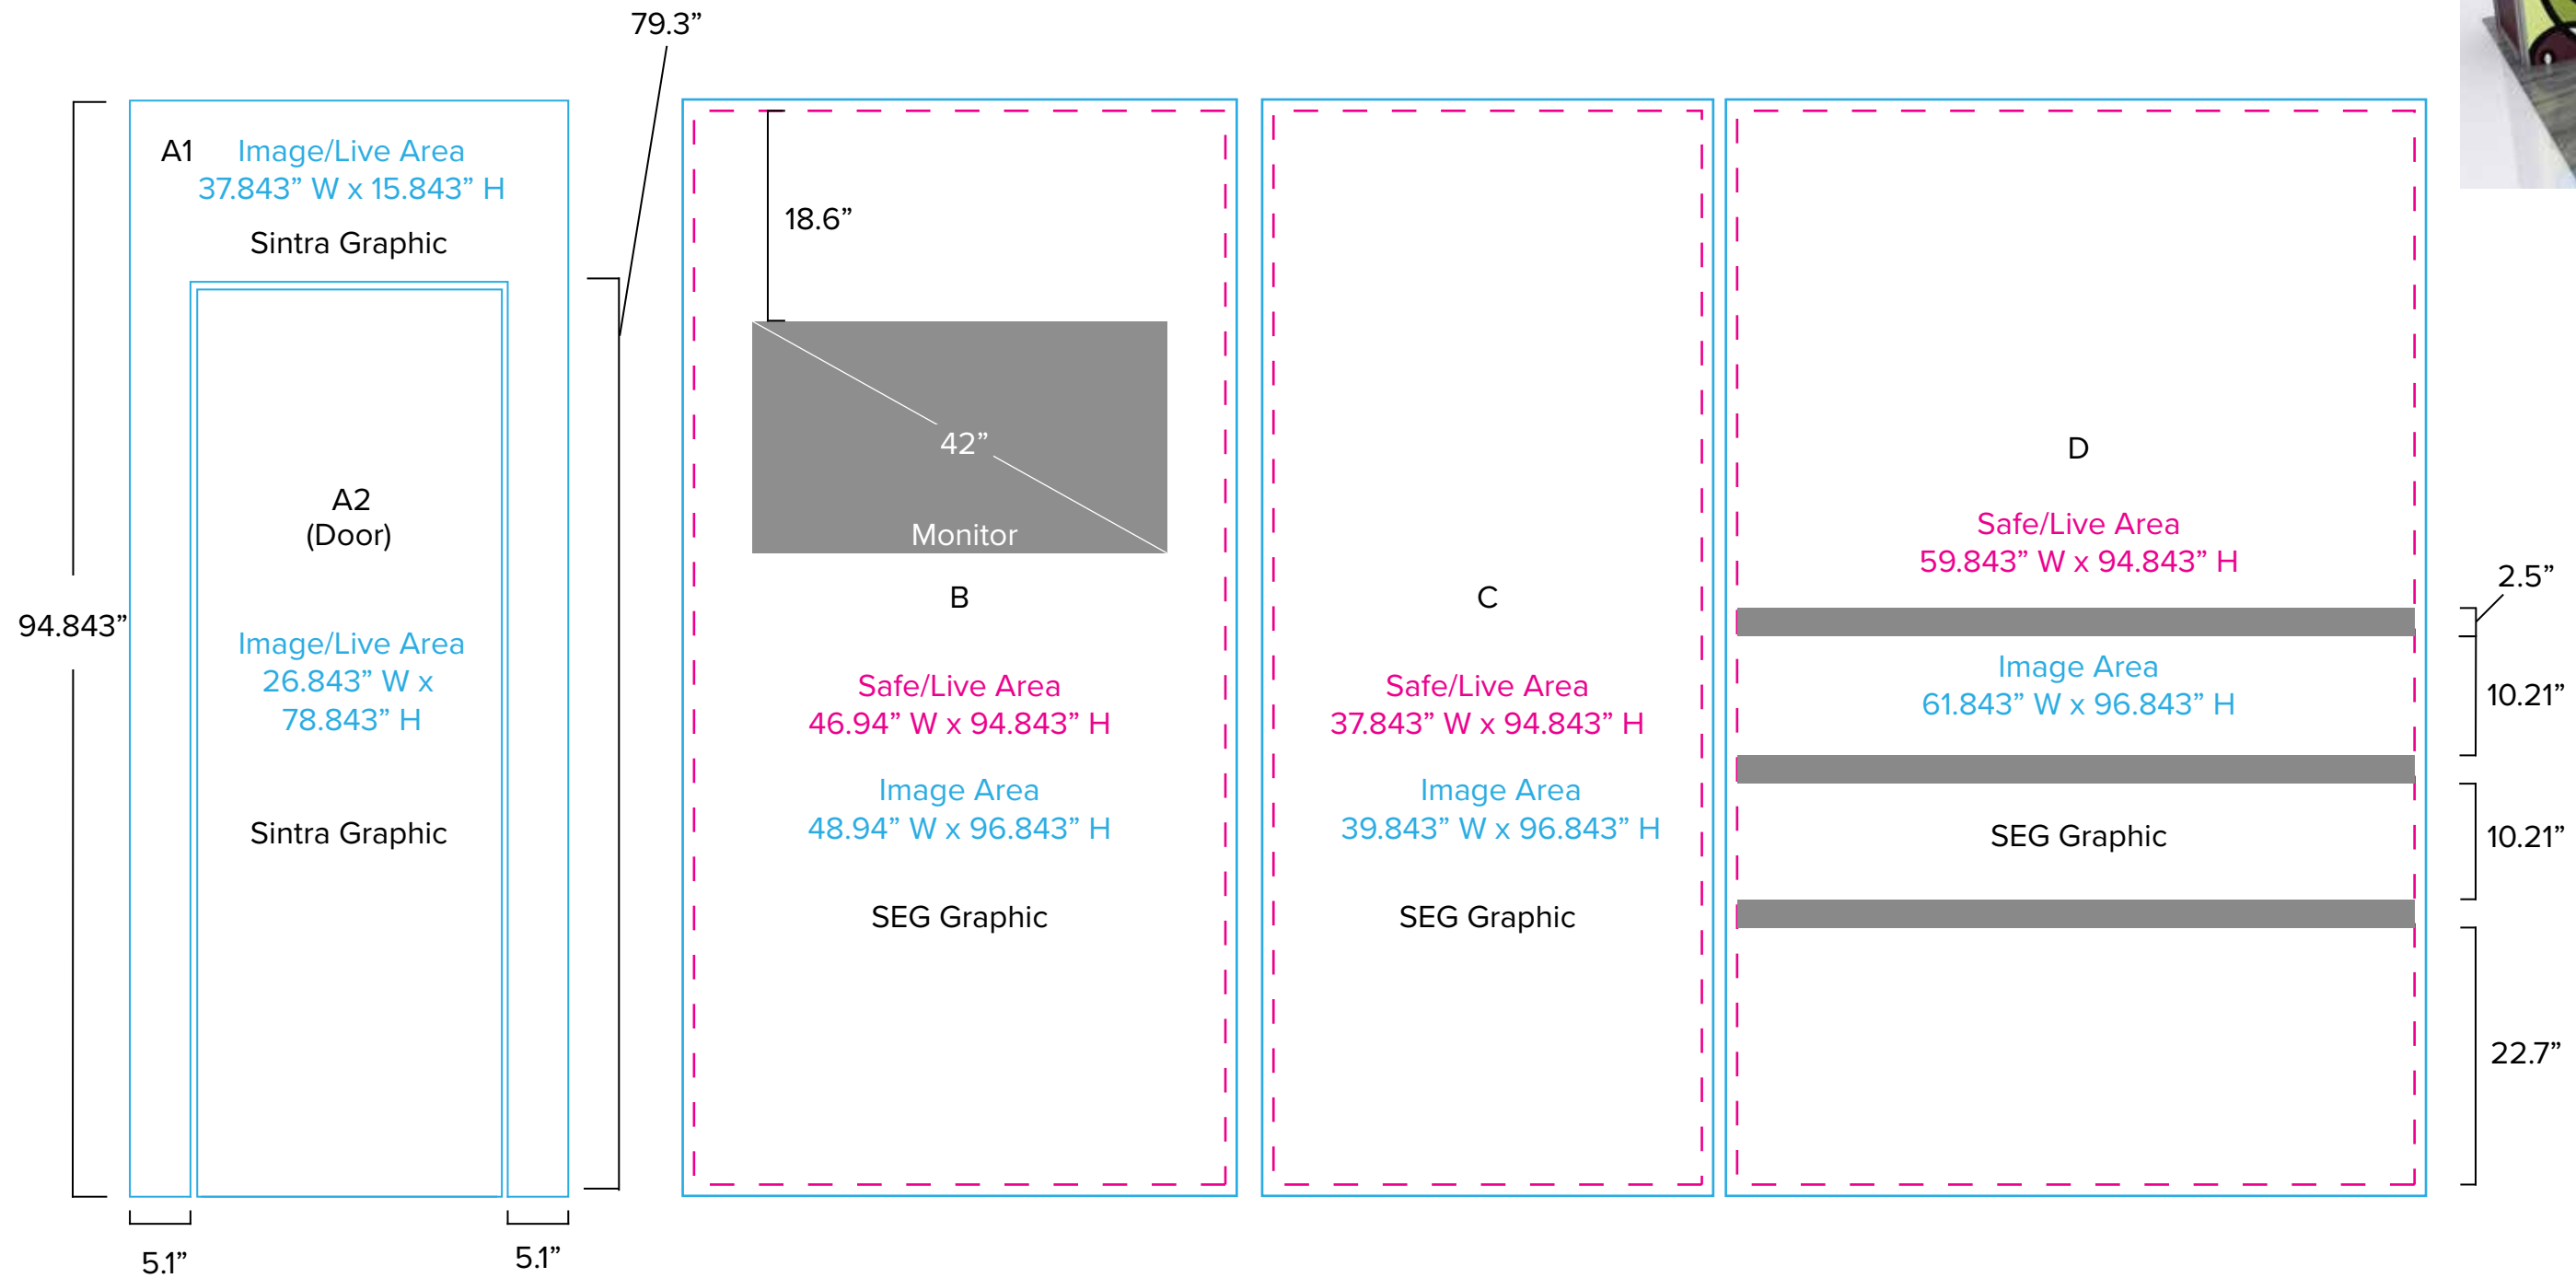

Graphics Template  
 10 x 10 Inline Exhibit  
 SEG Graphics, Sintra Door

NOTE: All Raster Art (jpg, tiff, psd, png, etc.) must be at least 100 dpi at print size.  
 Standard kits are often customized. Please check with Customer Service to ensure that this template matches your specific job.

Graphic Template  
Lightbox Counter  
SEG Backlit Graphic

E

NOTE: All Raster Art (jpg, tiff,psd, png, etc.) must be at least 100 dpi at print size.  
Standard kits are often customized. Please check with Customer Service to ensure that this template matches your specific job.