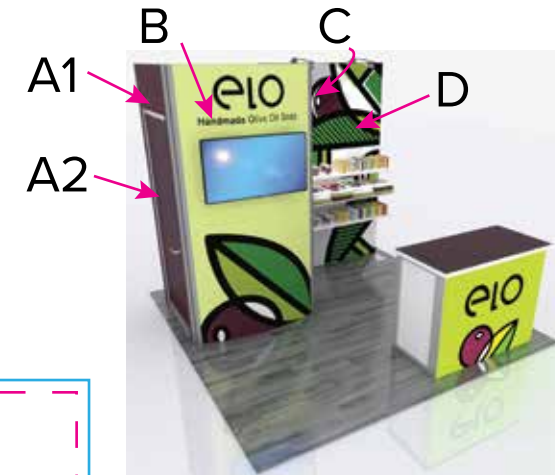

Graphics Template  
 10 x 10 Inline Exhibit  
 SEG Graphics, Sintra Door

NOTE: All Raster Art (jpg, tiff, psd, png, etc.) must be at least 100 dpi at print size.  
 Standard kits are often customized. Please check with Customer Service to ensure that this template matches your specific job.

Graphic Template  
Lightbox Counter  
SEG Backlit Graphic

E

NOTE: All Raster Art (jpg, tiff,psd, png, etc.) must be at least 100 dpi at print size.  
Standard kits are often customized. Please check with Customer Service to ensure that this template matches your specific job.