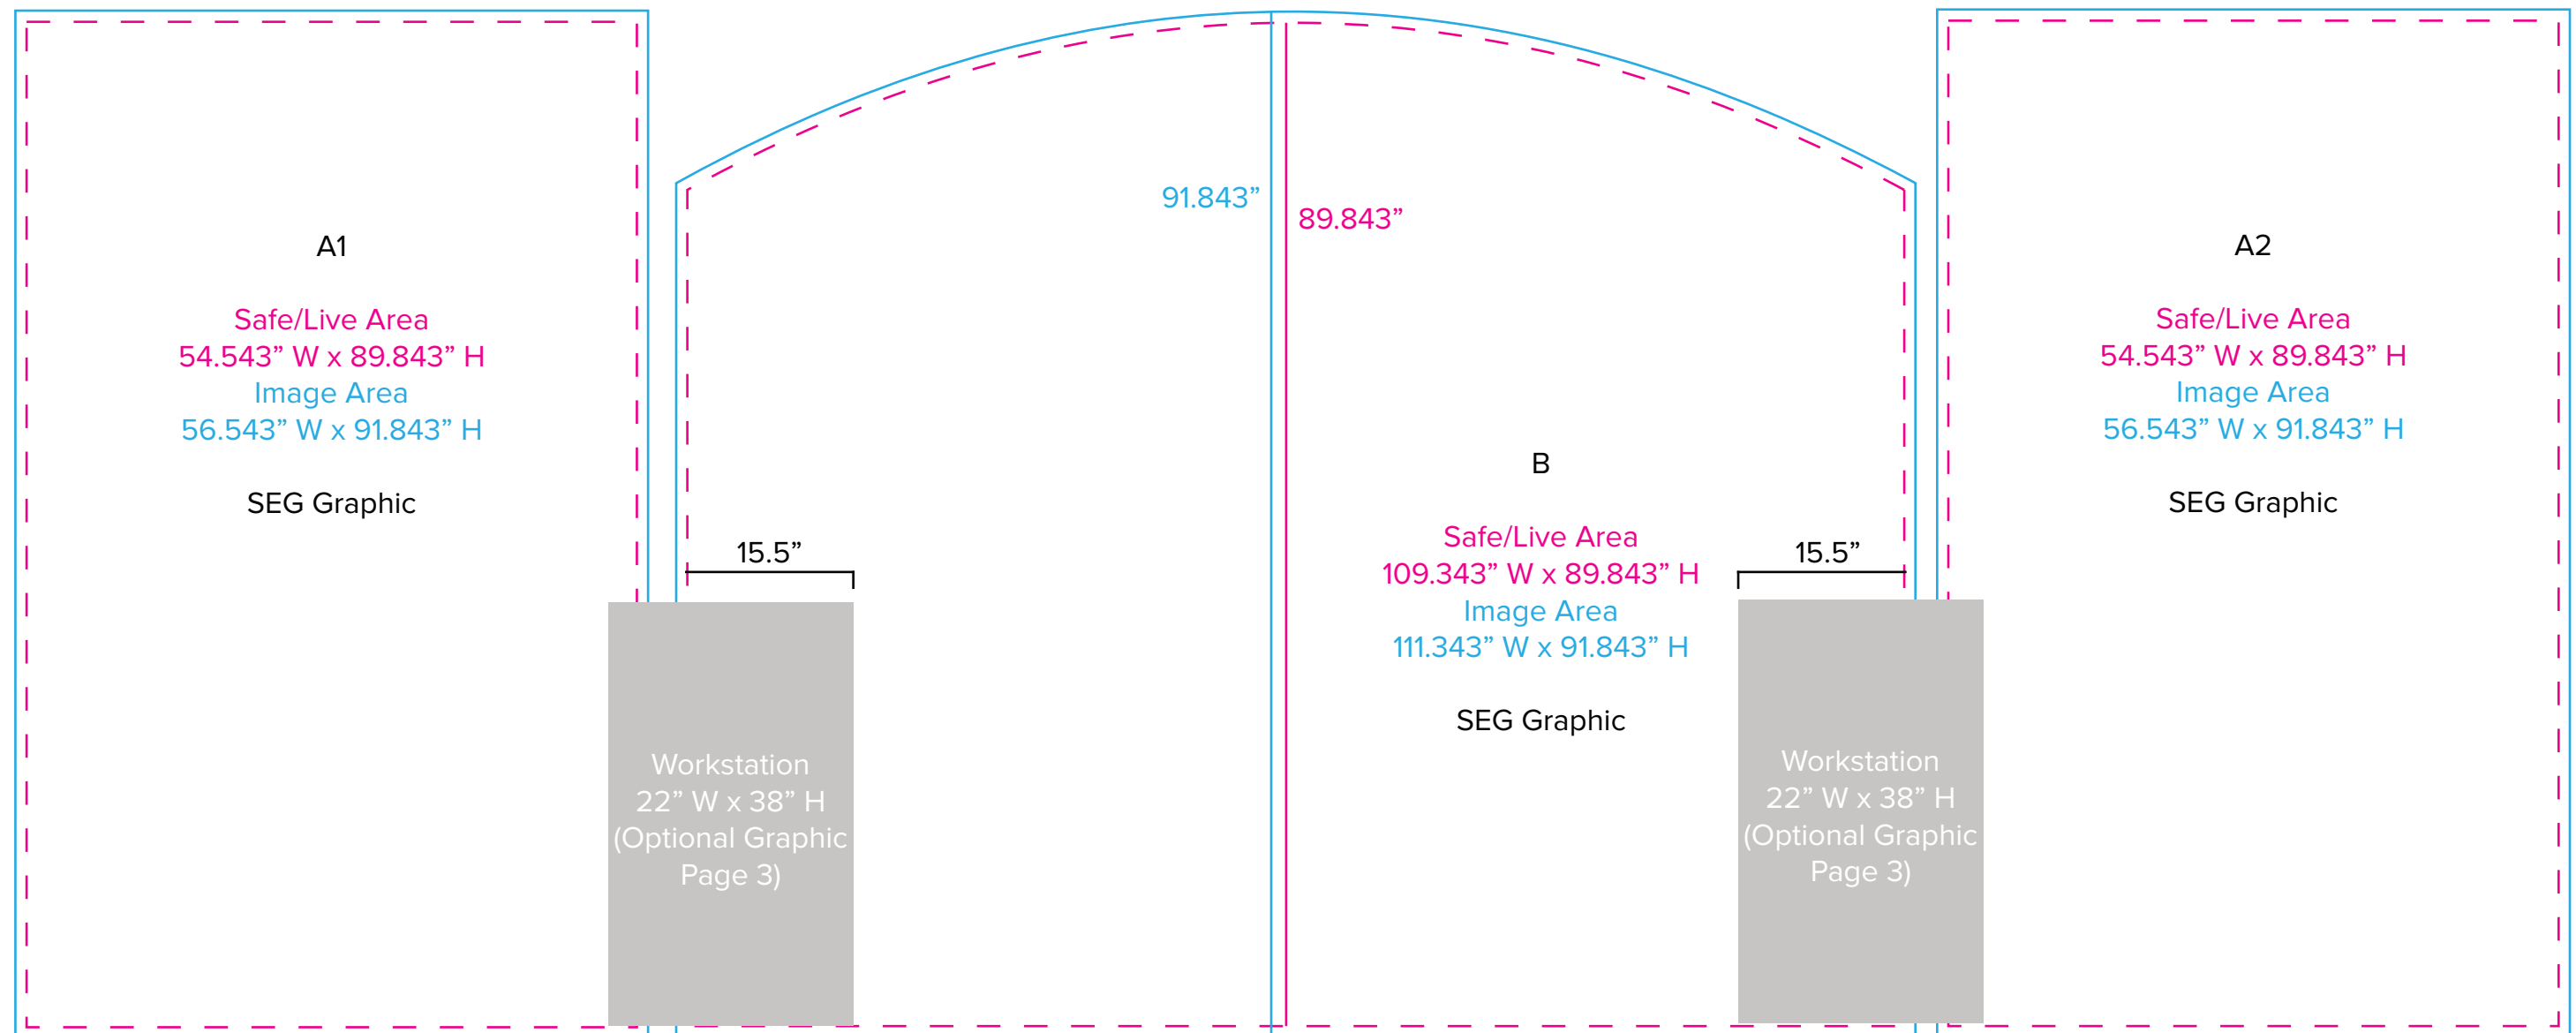

Graphic Template
10 x 20 Inline Exhibit
Backwall with Flat, Rectangular Side Panels &
Flat, Arched Center Panel – SEG Fabric Graphic

NOTE: All Raster Art (jpg, tiff, psd, png, etc.) must be at least 100 dpi at print size.
Standard kits are often customized. Please check with Customer Service to ensure that this template matches your specific job.

Graphic Template

Backwall Workstation Graphic – Direct Print Graphic

NOTE: All Raster Art (jpg, tiff,psd, png, etc.) must be at least 100 dpi at print size.
Standard kits are often customized. Please check with Customer Service to ensure that this template matches your specific job.

Graphic Template
Backwall Workstation Countertop – Vinyl Graphics
Graphics **NOT** included in base price. Please request pricing.

NOTE: All Raster Art (jpg, tiff,psd, png, etc.) must be at least 100 dpi at print size.
Standard kits are often customized. Please check with Customer Service to ensure that this template matches your specific job.

Graphic Template Portable Counter – Direct Print Graphic

D

Image Area
15" W x 29.5" H

Direct Print Graphic

NOTE: All Raster Art (jpg, tiff,psd, png, etc.) must be at least 100 dpi at print size.
Standard kits are often customized. Please check with Customer Service to ensure that this template matches your specific job.