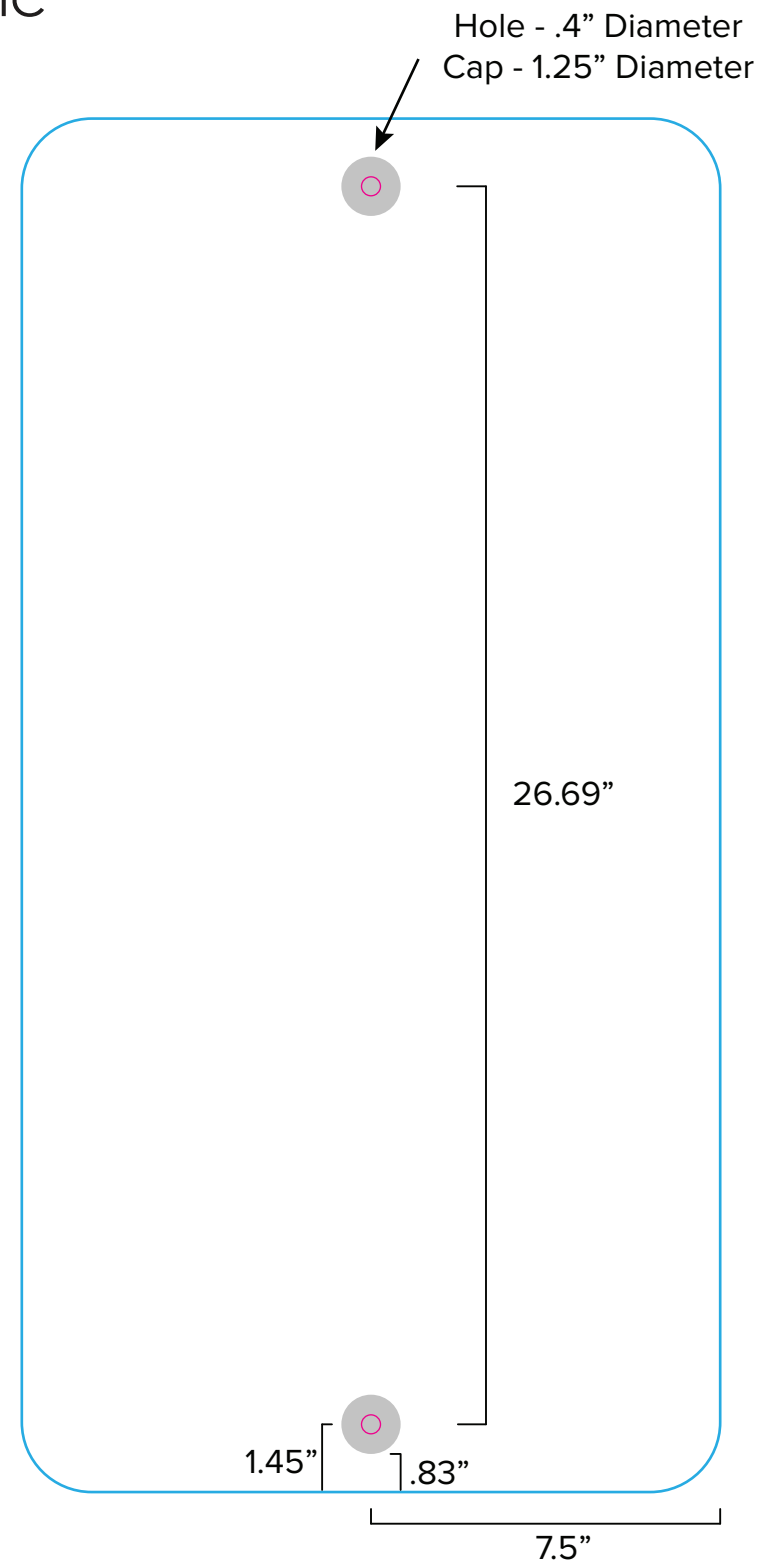

Graphic Template
10 x 20 Inline Exhibit
Backwall with Flat, Rectangular Side Panels &
Flat, Arched Center Panel – SEG Fabric Graphic

NOTE: All Raster Art (jpg, tiff, psd, png, etc.) must be at least 100 dpi at print size.
Standard kits are often customized. Please check with Customer Service to ensure that this template matches your specific job.

Graphic Template

Backwall Workstation Graphic – Direct Print Graphic

NOTE: All Raster Art (jpg, tiff,psd, png, etc.) must be at least 100 dpi at print size.
Standard kits are often customized. Please check with Customer Service to ensure that this template matches your specific job.

Graphic Template
Backwall Workstation Countertop – Vinyl Graphics
Graphics **NOT** included in base price. Please request pricing.

NOTE: All Raster Art (jpg, tiff,psd, png, etc.) must be at least 100 dpi at print size.
Standard kits are often customized. Please check with Customer Service to ensure that this template matches your specific job.

Graphic Template Portable Counter – Direct Print Graphic

D

Image Area
15" W x 29.5" H

Direct Print Graphic

NOTE: All Raster Art (jpg, tiff,psd, png, etc.) must be at least 100 dpi at print size.
Standard kits are often customized. Please check with Customer Service to ensure that this template matches your specific job.