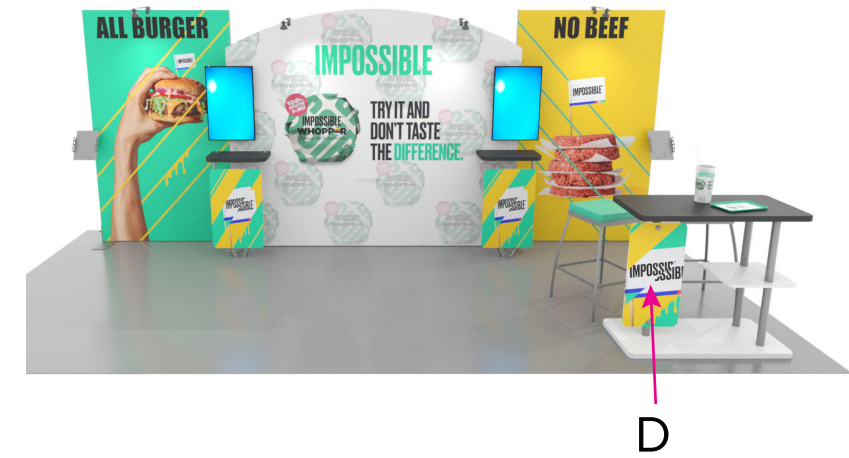

NOTE: All Raster Art (jpg, tiff,psd, png, etc.) must be at least 100 dpi at print size.
Standard kits are often customized. Please check with Customer Service to ensure that this template matches your specific job.