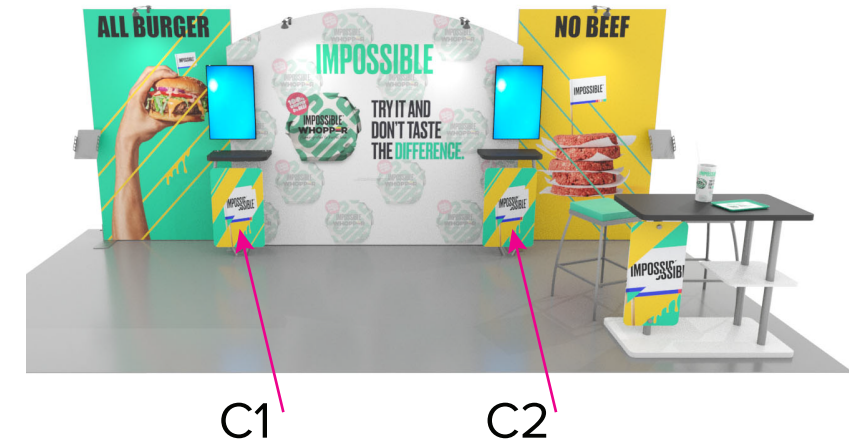

Graphic Template
10 x 20 Inline Exhibit
Backwall with Flat, Rectangular Side Panels &
Flat, Arched Center Panel – SEG Fabric Graphic

NOTE: All Raster Art (jpg, tiff, psd, png, etc.) must be at least 100 dpi at print size.
Standard kits are often customized. Please check with Customer Service to ensure that this template matches your specific job.

Graphic Template

Backwall Workstation Graphic – Direct Print Graphic

NOTE: All Raster Art (jpg, tiff,psd, png, etc.) must be at least 100 dpi at print size.
Standard kits are often customized. Please check with Customer Service to ensure that this template matches your specific job.

Graphic Template
Backwall Workstation Countertop – Vinyl Graphics
Graphics **NOT** included in base price. Please request pricing.

NOTE: All Raster Art (jpg, tiff,psd, png, etc.) must be at least 100 dpi at print size.
Standard kits are often customized. Please check with Customer Service to ensure that this template matches your specific job.

Graphic Template Portable Counter – Direct Print Graphic

D

Image Area
15" W x 29.5" H

Direct Print Graphic

NOTE: All Raster Art (jpg, tiff,psd, png, etc.) must be at least 100 dpi at print size.
Standard kits are often customized. Please check with Customer Service to ensure that this template matches your specific job.