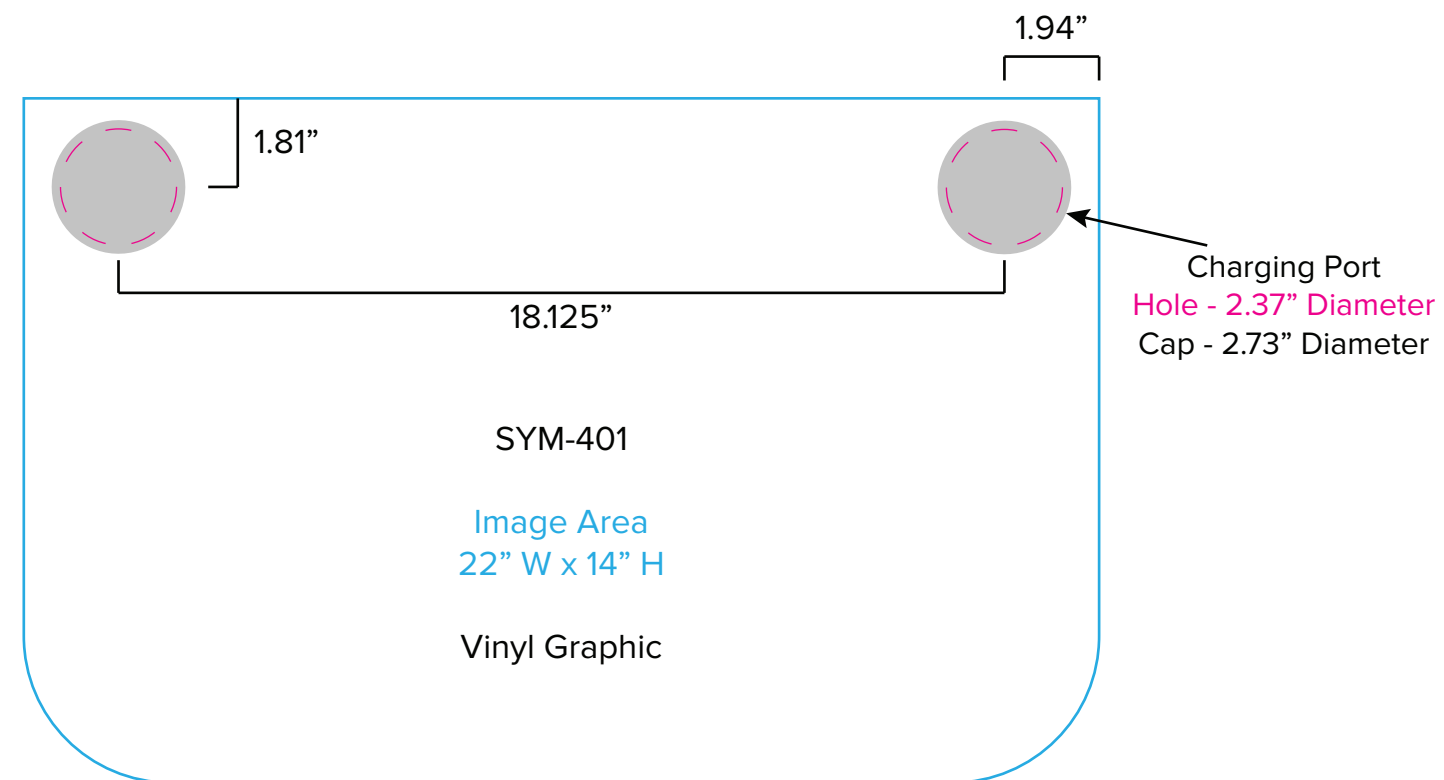

Graphic Template
10 x 20 Inline Exhibit
Backwall with Flat, Rectangular Side Panels &
Flat, Arched Center Panel – SEG Fabric Graphic

NOTE: All Raster Art (jpg, tiff, psd, png, etc.) must be at least 100 dpi at print size.
Standard kits are often customized. Please check with Customer Service to ensure that this template matches your specific job.

Graphic Template

Backwall Workstation Graphic – Direct Print Graphic

NOTE: All Raster Art (jpg, tiff,psd, png, etc.) must be at least 100 dpi at print size.
Standard kits are often customized. Please check with Customer Service to ensure that this template matches your specific job.

Graphic Template
Backwall Workstation Countertop – Vinyl Graphics
Graphics **NOT** included in base price. Please request pricing.

NOTE: All Raster Art (jpg, tiff,psd, png, etc.) must be at least 100 dpi at print size.
Standard kits are often customized. Please check with Customer Service to ensure that this template matches your specific job.

Graphic Template Portable Counter – Direct Print Graphic

D

Image Area
15" W x 29.5" H

Direct Print Graphic

NOTE: All Raster Art (jpg, tiff,psd, png, etc.) must be at least 100 dpi at print size.
Standard kits are often customized. Please check with Customer Service to ensure that this template matches your specific job.