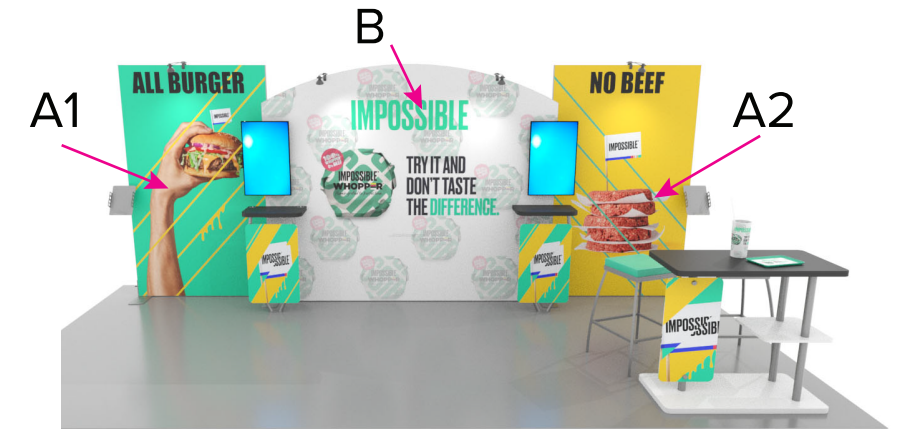

Graphic Template
10 x 20 Inline Exhibit
Backwall with Flat, Rectangular Side Panels &
Flat, Arched Center Panel – SEG Fabric Graphic

NOTE: All Raster Art (jpg, tiff, psd, png, etc.) must be at least 100 dpi at print size.
Standard kits are often customized. Please check with Customer Service to ensure that this template matches your specific job.

Graphic Template

Backwall Workstation Graphic – Direct Print Graphic

NOTE: All Raster Art (jpg, tiff,psd, png, etc.) must be at least 100 dpi at print size.
Standard kits are often customized. Please check with Customer Service to ensure that this template matches your specific job.

Graphic Template Portable Counter – Direct Print Graphic

D

Image Area
15" W x 29.5" H

Direct Print Graphic

NOTE: All Raster Art (jpg, tiff,psd, png, etc.) must be at least 100 dpi at print size.
Standard kits are often customized. Please check with Customer Service to ensure that this template matches your specific job.