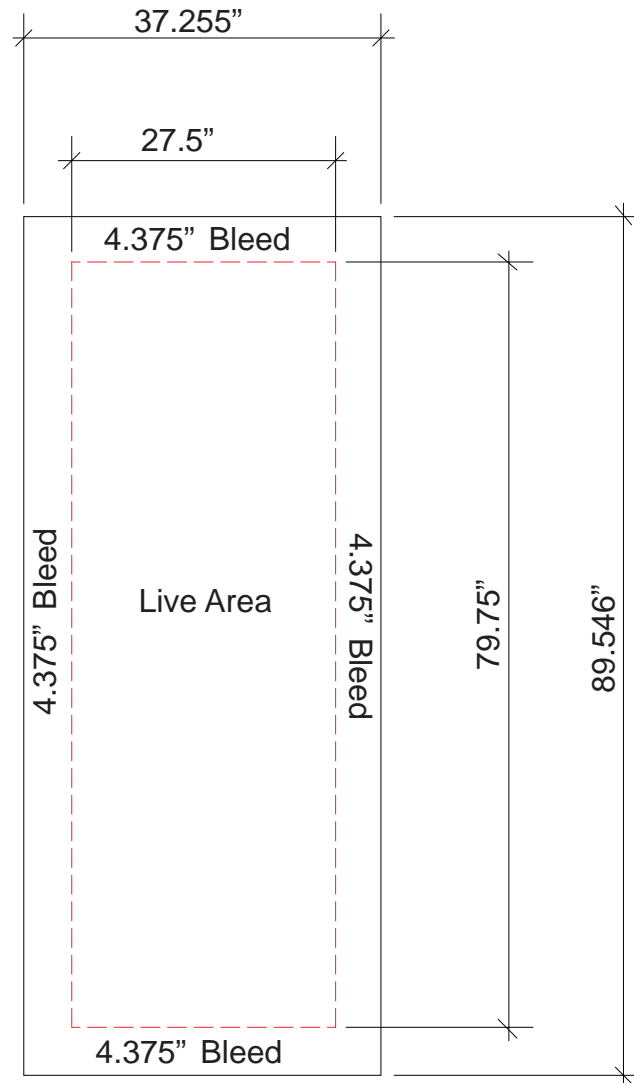

Banner Stand Displays

Product Number: TF- 601

Effective Date: 06/24/2013

Live Area: 27.5" x 79.75"
Print Size: 37.255" x 89.546"

Finishing

- This is a pillowcase graphic with the zipper and flap on top.
- Graphic is double sided.

NOTE - Graphic files must be @ 150 dpi Finished Size.
- These dimensions are for graphic layout purposes.
- Graphic needs to be cut and test fitted to Aero frame for exact sizes and cuts.