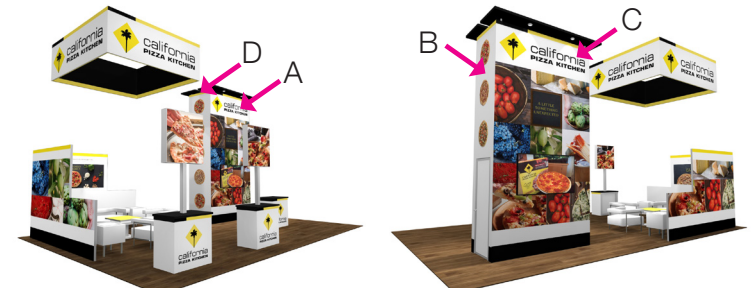

Graphic Dimensions // RE-9085 Tower
 (2) SEG Large Front/Back Panels A & C
 (1) SEG Short Side Above Door Panel B
 (1) SEG Side Panel D

Panel A
 Safe/Live Area:
 91.8125"W
 X
 189.8125"H

Image Area:
 93.8125"W
 X
 191.8125"H

Panel B
 Safe/Live Area:
 37.8125"W
 X
 94.8125"H

Image Area:
 39.8125"W
 X
 96.8125"H

Panel C
 Safe/Live Area:
 91.8125"W
 X
 189.8125"H

Image Area:
 93.8125"W
 X
 191.8125"H

Panel D
 Safe/Live Area:
 37.8125"W
 X
 189.8125"H

Image Area:
 39.8125"W
 X
 191.8125"H

Graphic Dimensions // RE-9085 L-Shaped Wall

- (1) Double-sided short Left Wall Panel (1a/1b)
- (1) Double-sided tall Left Wall Panel (1c/1d)
- (1) Double-sided short Right Wall Panel (2a/2b)
- (1) Double-sided tall Right Wall Panel (2c/2d)

Back
Safe/Live Area:
38.8125"W x 38.8125"H

Image Area:
40.8125"W X
40.8125"H

Graphic Dimensions // RE-703 Charging Station
(1) Sintra Graphic

Square Top Coffee Table Charging Station

Graphic Dimensions // RE-194 Hanging Sign
(4) Pillowcase Graphics (Outside Only)