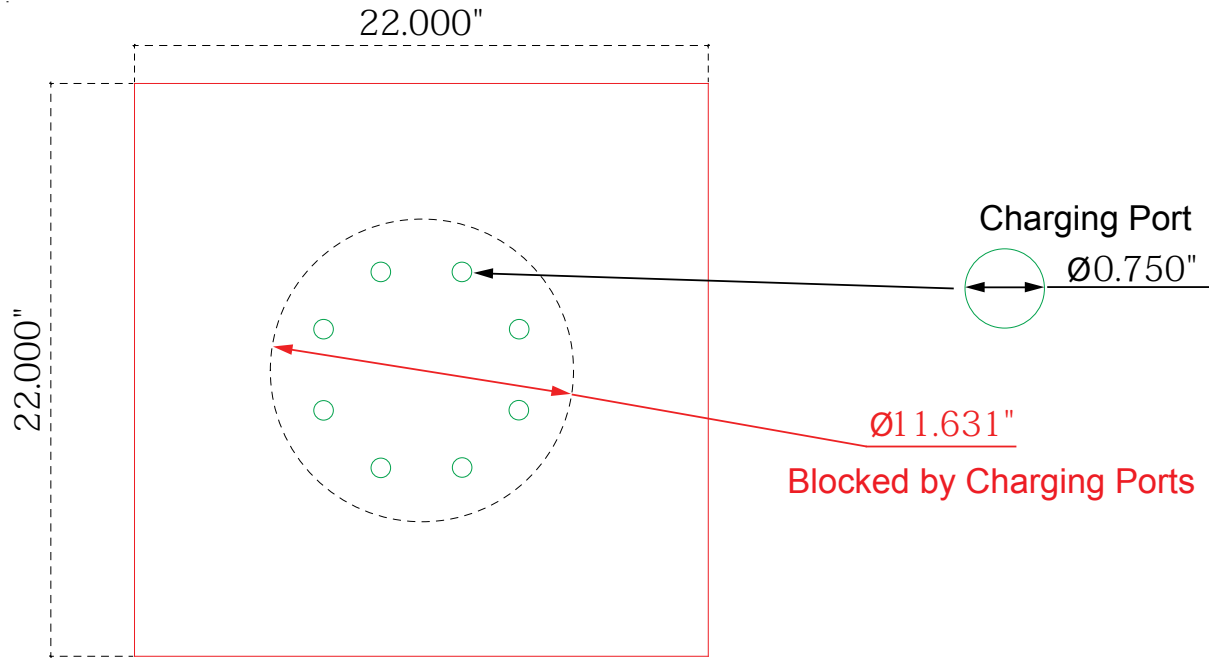

Image Area:
 39.8125"W
 X
 191.8125"H

Graphic Dimensions // RE-9085 L-Shaped Wall

- (1) Double-sided short Left Wall Panel (1a/1b)
- (1) Double-sided tall Left Wall Panel (1c/1d)
- (1) Double-sided short Right Wall Panel (2a/2b)
- (1) Double-sided tall Right Wall Panel (2c/2d)

Side (Qty. 3) Image/Live Area:
22.3125" W x 37"H

Front (Qty. 3)
Image/Live Area:
40.125"W x 37"H

Side (Qty. 3) Image/Live Area:
22.3125" W x 37"H

Graphic Dimensions // (2) Double-sided Small Lightbox Graphics
(2) Double-sided SEG Graphics (4 Prints)

Front
Safe/Live Area:
38.8125"W x 38.8125"H

Image Area:
40.8125"W X
40.8125"H

Back
Safe/Live Area:
38.8125"W x 38.8125"H

Image Area:
40.8125"W X
40.8125"H

Front
Safe/Live Area:
38.8125"W x 38.8125"H

Image Area:
40.8125"W X
40.8125"H

Back
Safe/Live Area:
38.8125"W x 38.8125"H

Image Area:
40.8125"W X
40.8125"H

Graphic Dimensions // RE-703 Charging Station
(1) Sintra Graphic

Square Top Coffee Table Charging Station

Graphic Dimensions // RE-194 Hanging Sign
(4) Pillowcase Graphics (Outside Only)